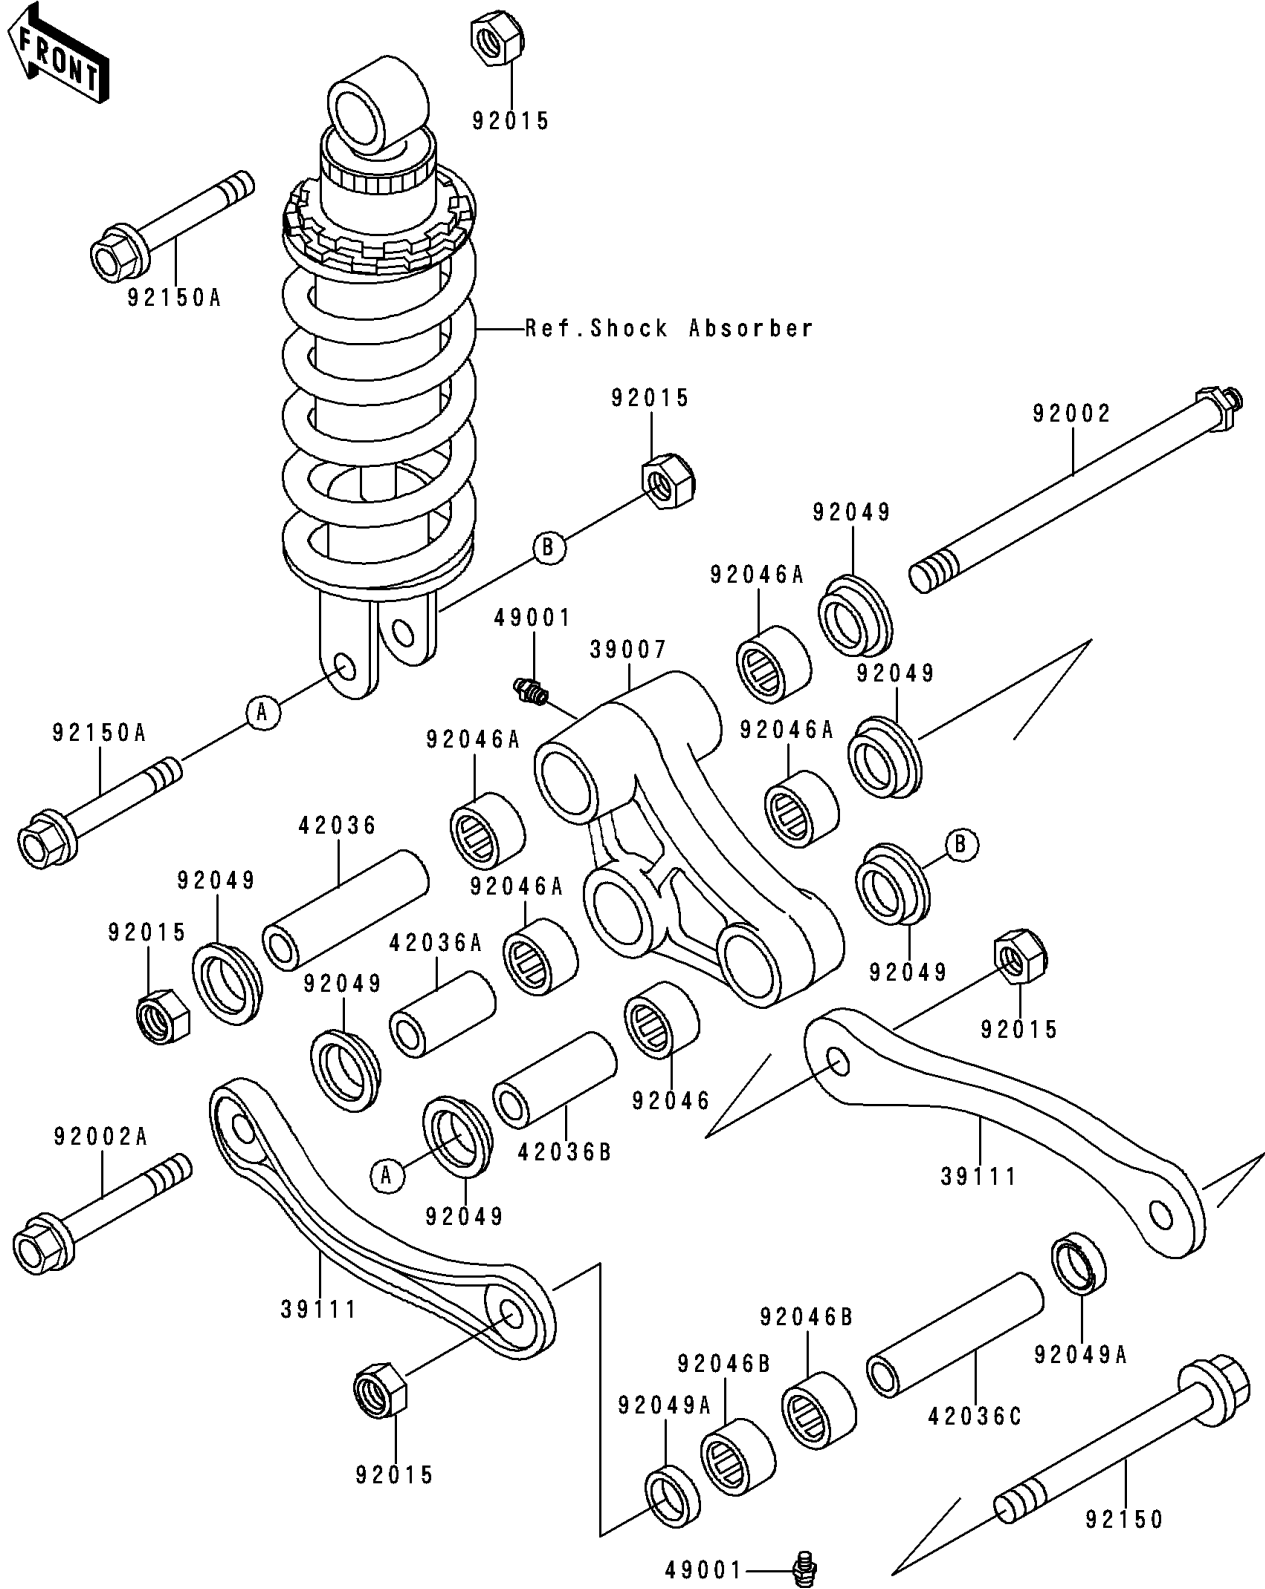

1994 Ninja® ZX™ -6 PARTS DIAGRAM

Rear Suspension

F2150

1994 Ninja® ZX™-6 PARTS LIST

Rear Suspension

| ITEM NAME | PART NUMBER | QUANTITY |
|--|-------------|----------|
| ARM-SUSP,UNI TRAK (Ref # 39007) | 39007-1191 | 1 |
| ROD-TIE,SUSPENSION (Ref # 39111) | 39111-1142 | 2 |
| SLEEVE,12.1X20X74 (Ref # 42036) | 42036-1102 | 1 |
| SLEEVE,12.1X20X40 (Ref # 42036A) | 42036-1108 | 1 |
| SLEEVE,12.1X20X50 (Ref # 42036B) | 42036-1111 | 1 |
| SLEEVE,12.1X18X82 (Ref # 42036C) | 42036-1231 | 1 |
| NIPPLE-GREASE (Ref # 49001) | 49001-1051 | 4 |
| BOLT,SUSPENSION ARM (Ref # 92002) | 92002-1490 | 1 |
| BOLT,SUSPENSION ROD (Ref # 92002A) | 92002-1661 | 1 |
| NUT,LOCK,12MM,BLACK (Ref # 92015) | 92015-1190 | 5 |
| BEARING-NEEDLE,BM202726 (Ref # 92046) | 92046-1110 | 1 |
| BEARING-NEEDLE,BM202715 (Ref # 92046A) | 92046-1112 | 4 |
| BEARING-NEEDLE,18BM2416 (Ref # 92046B) | 92046-1144 | 2 |
| SEAL-OIL,ARM,CNT (Ref # 92049) | 92049-1109 | 6 |
| SEAL-OIL,MHA18244 (Ref # 92049A) | 92049-1225 | 2 |
| BOLT,FLANGED,12X110 (Ref # 92150) | 92150-1088 | 1 |
| BOLT,FLANGED,12X63 (Ref # 92150A) | 92150-1258 | 2 |