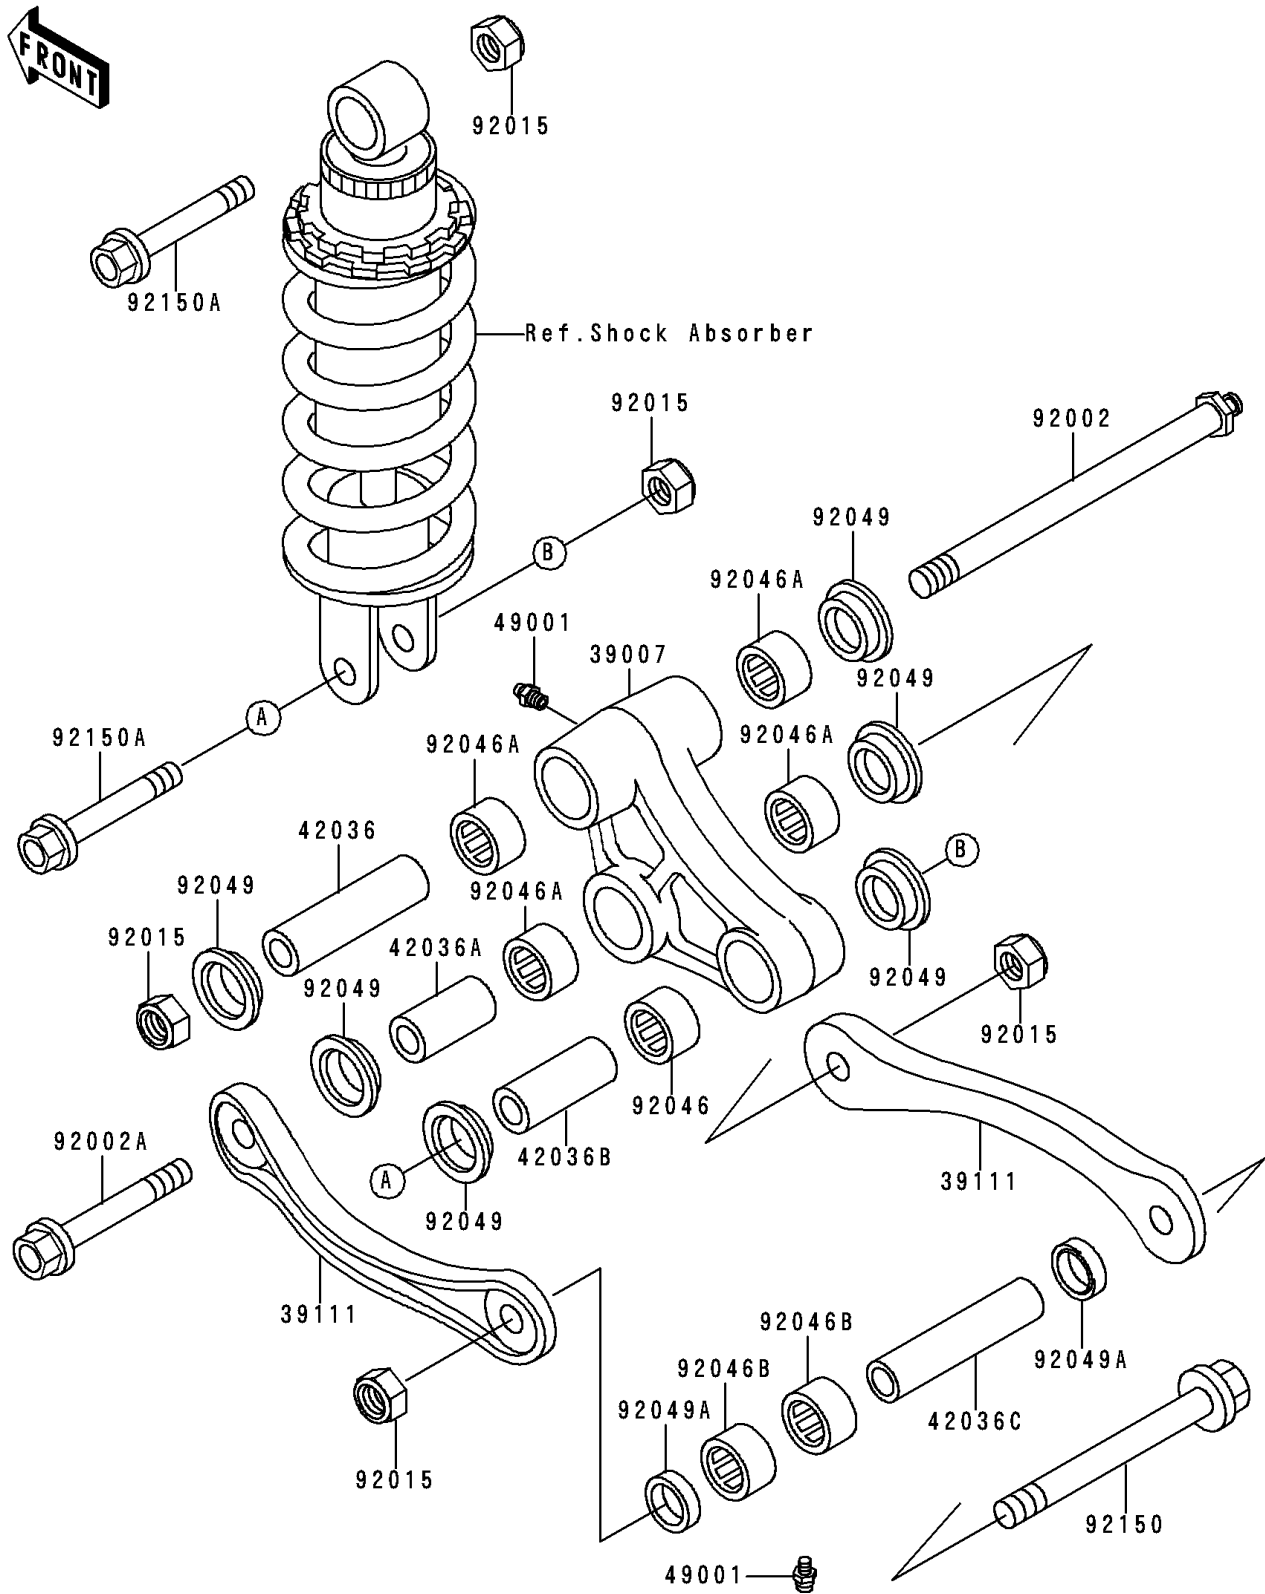

1993 Ninja® ZX™-6 PARTS DIAGRAM

Rear Suspension

F2150

1993 Ninja® ZX™-6 PARTS LIST

Rear Suspension

ITEM NAME	PART NUMBER	QUANTITY
ARM-SUSP,UNI TRAK (Ref # 39007)	39007-1191	1
ROD-TIE,SUSPENSION (Ref # 39111)	39111-1142	1
SLEEVE,12.1X20X74 (Ref # 42036)	42036-1102	1
SLEEVE,12.1X20X40 (Ref # 42036A)	42036-1108	1
SLEEVE,12.1X20X50 (Ref # 42036B)	42036-1111	1
SLEEVE,12.1X18X82 (Ref # 42036C)	42036-1231	1
NIPPLE-GREASE (Ref # 49001)	49001-1051	1
BOLT,SUSPENSION ARM (Ref # 92002)	92002-1490	1
BOLT,SUSPENSION ROD (Ref # 92002A)	92002-1661	1
NUT,LOCK,12MM,BLACK (Ref # 92015)	92015-1190	1
BEARING-NEEDLE,BM202726 (Ref # 92046)	92046-1110	1
BEARING-NEEDLE,BM202715 (Ref # 92046A)	92046-1112	1
BEARING-NEEDLE,18BM2416 (Ref # 92046B)	92046-1144	1
SEAL-OIL,ARM,CNT (Ref # 92049)	92049-1109	1
SEAL-OIL,MHA18244 (Ref # 92049A)	92049-1225	1
BOLT,FLANGED,12X110 (Ref # 92150)	92150-1088	1
BOLT,FLANGED,12X63 (Ref # 92150A)	92150-1258	1