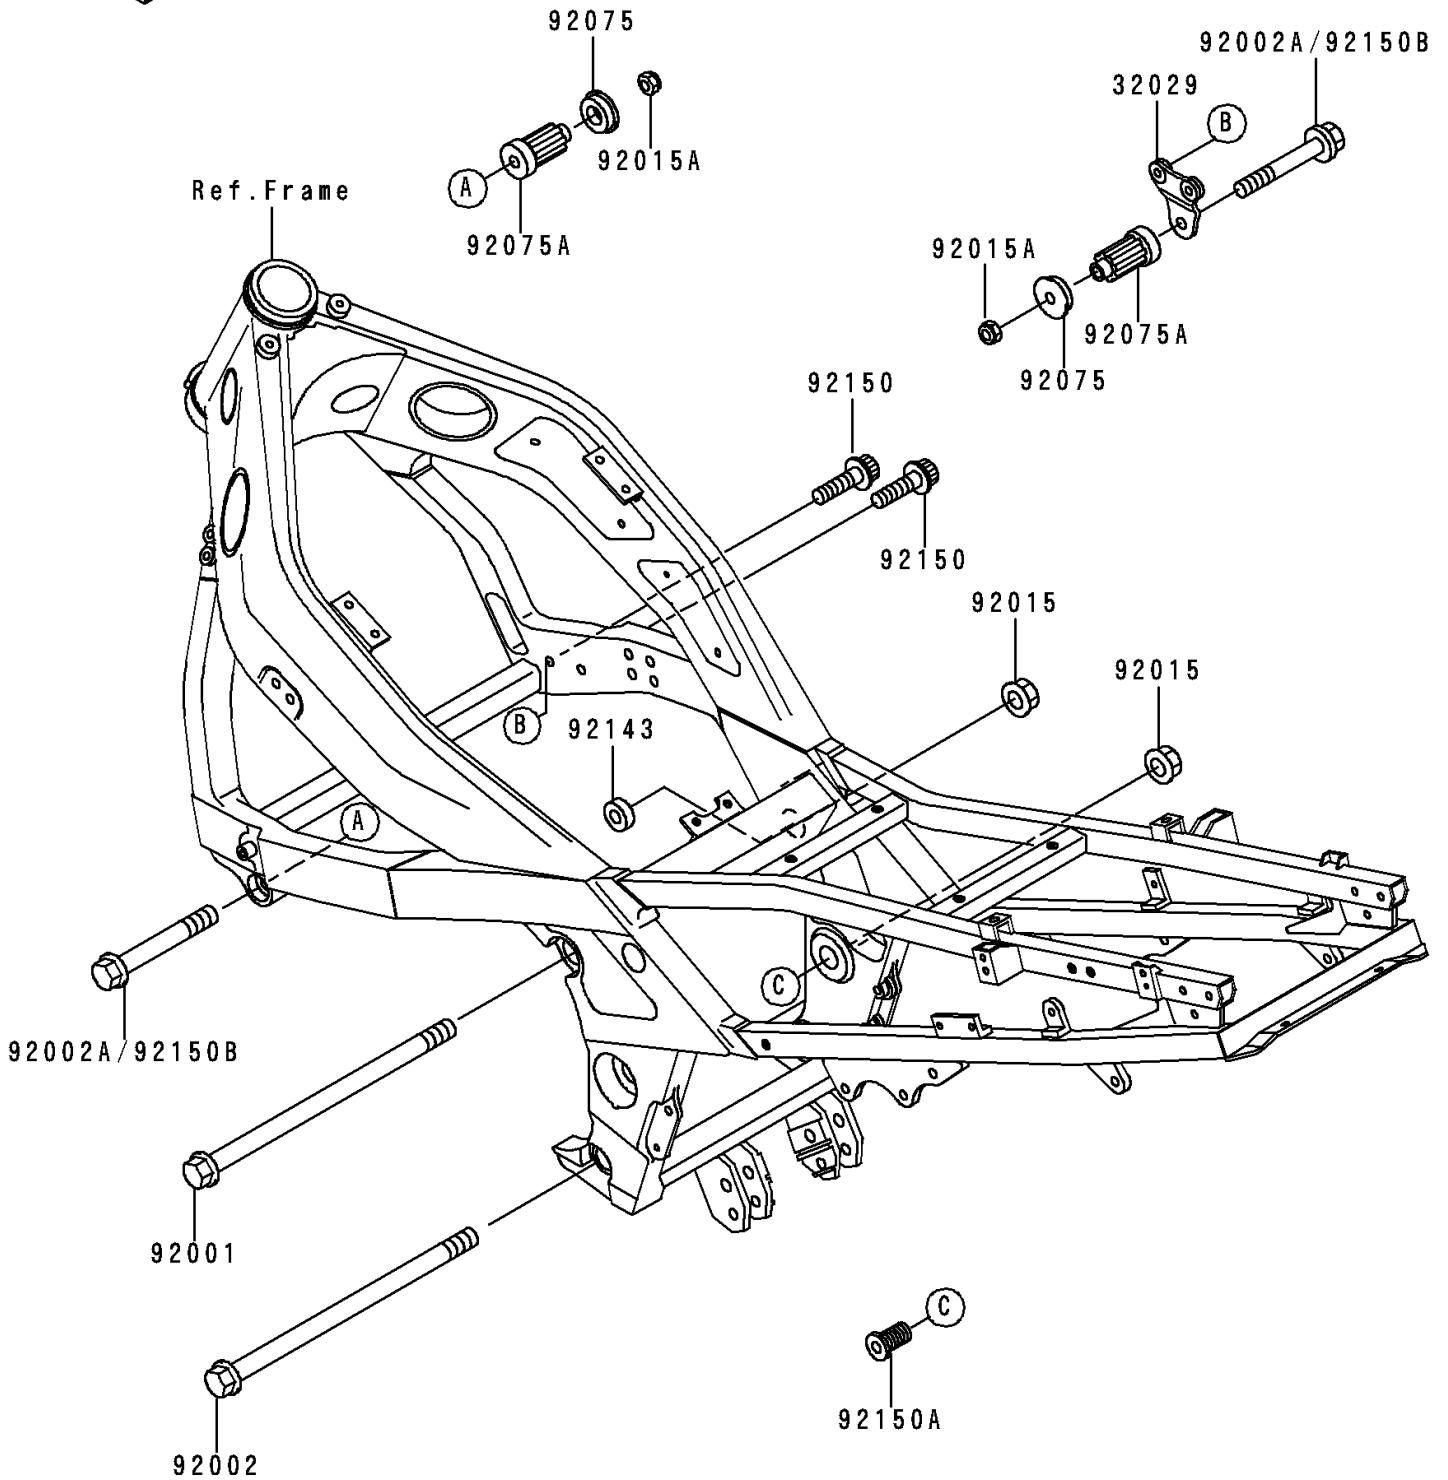

# 1994 Ninja® ZX™ -6 PARTS DIAGRAM

Frame Fittings

F 2131

## 1994 Ninja® ZX™ -6 PARTS LIST

### Frame Fittings

ITEM NAME	PART NUMBER	QUANTITY
BRACKET-ENGINE,FR,RH (Ref # 32029)	32029-1888	1
BOLT,FLANGED,10X145 (Ref # 92001)	92001-1835	1
BOLT,FLANGED,10X220 (Ref # 92002)	92002-1197	1
NUT,FLANGED,10MM (Ref # 92015)	92015-1180	2
NUT,LOCK,10MM,BLACK (Ref # 92015A)	92015-1189	2
DAMPER,ENGINE MOUNT,SIDE (Ref # 92075)	92075-1274	2
DAMPER,ENGINE MOUNT,MAIN (Ref # 92075A)	92075-1739	2
COLLAR,ENGINE MOUNT (Ref # 92143)	92143-1664	1
BOLT,SOCKET,8X20 (Ref # 92150)	92150-1155	2
BOLT,20X30 (Ref # 92150A)	92150-1264	1
BOLT,FLANGED,10X87 (Ref # 92150B)	92150-1804	2