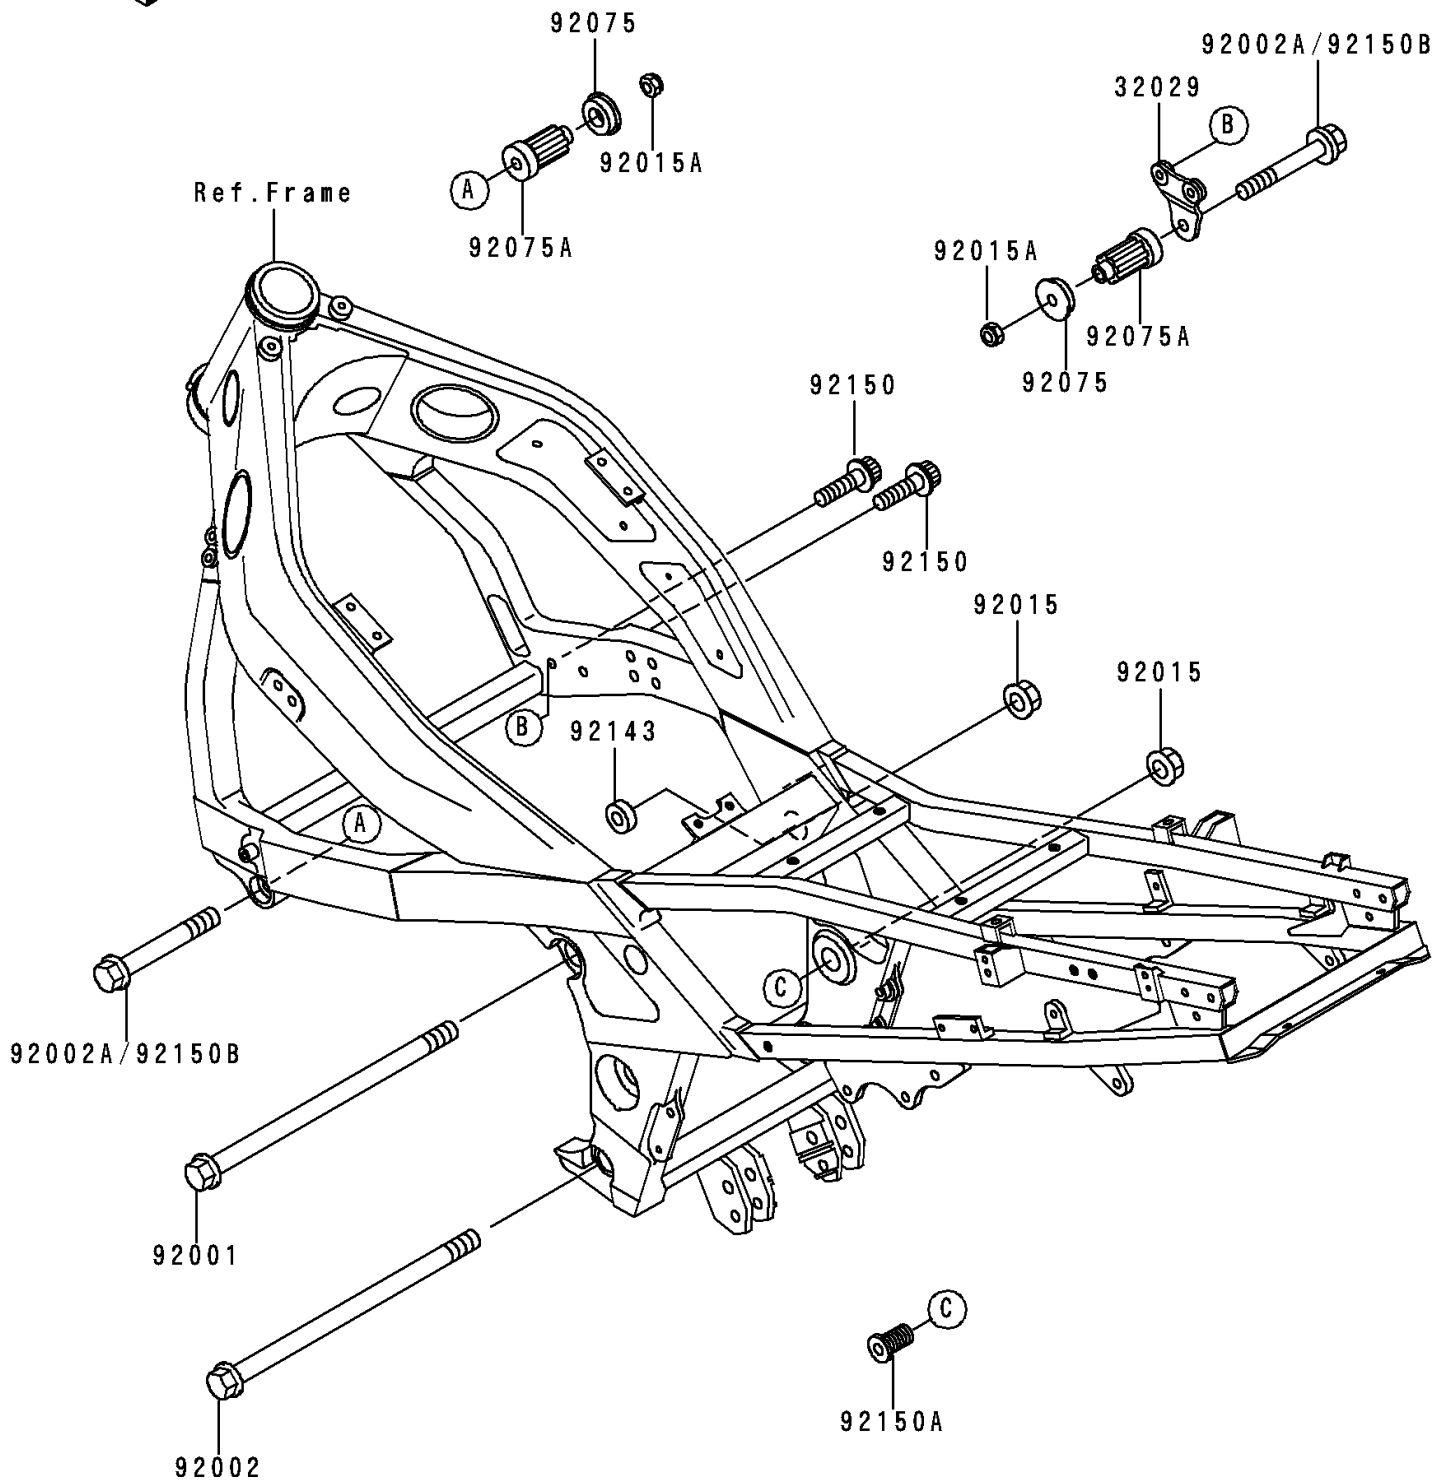

1993 Ninja® ZX™-6 PARTS DIAGRAM

Frame Fittings

F 2131

1993 Ninja® ZX™-6 PARTS LIST

Frame Fittings

ITEM NAME	PART NUMBER	QUANTITY
BRACKET-ENGINE,FR,RH (Ref # 32029)	32029-1888	1
BOLT,FLANGED,10X145 (Ref # 92001)	92001-1835	1
BOLT,FLANGED,10X220 (Ref # 92002)	92002-1197	1
BOLT,FLANGED,10X87 (Ref # 92002A)	92002-1298	1
NUT,FLANGED,10MM (Ref # 92015)	92015-1180	1
NUT,LOCK,10MM,BLACK (Ref # 92015A)	92015-1189	1
DAMPER,ENGINE MOUNT,SIDE (Ref # 92075)	92075-1274	1
DAMPER,ENGINE MOUNT,MAIN (Ref # 92075A)	92075-1739	1
COLLAR,ENGINE MOUNT (Ref # 92143)	92143-1664	1
BOLT,SOCKET,8X20 (Ref # 92150)	92150-1155	1
BOLT,20X30 (Ref # 92150A)	92150-1264	1