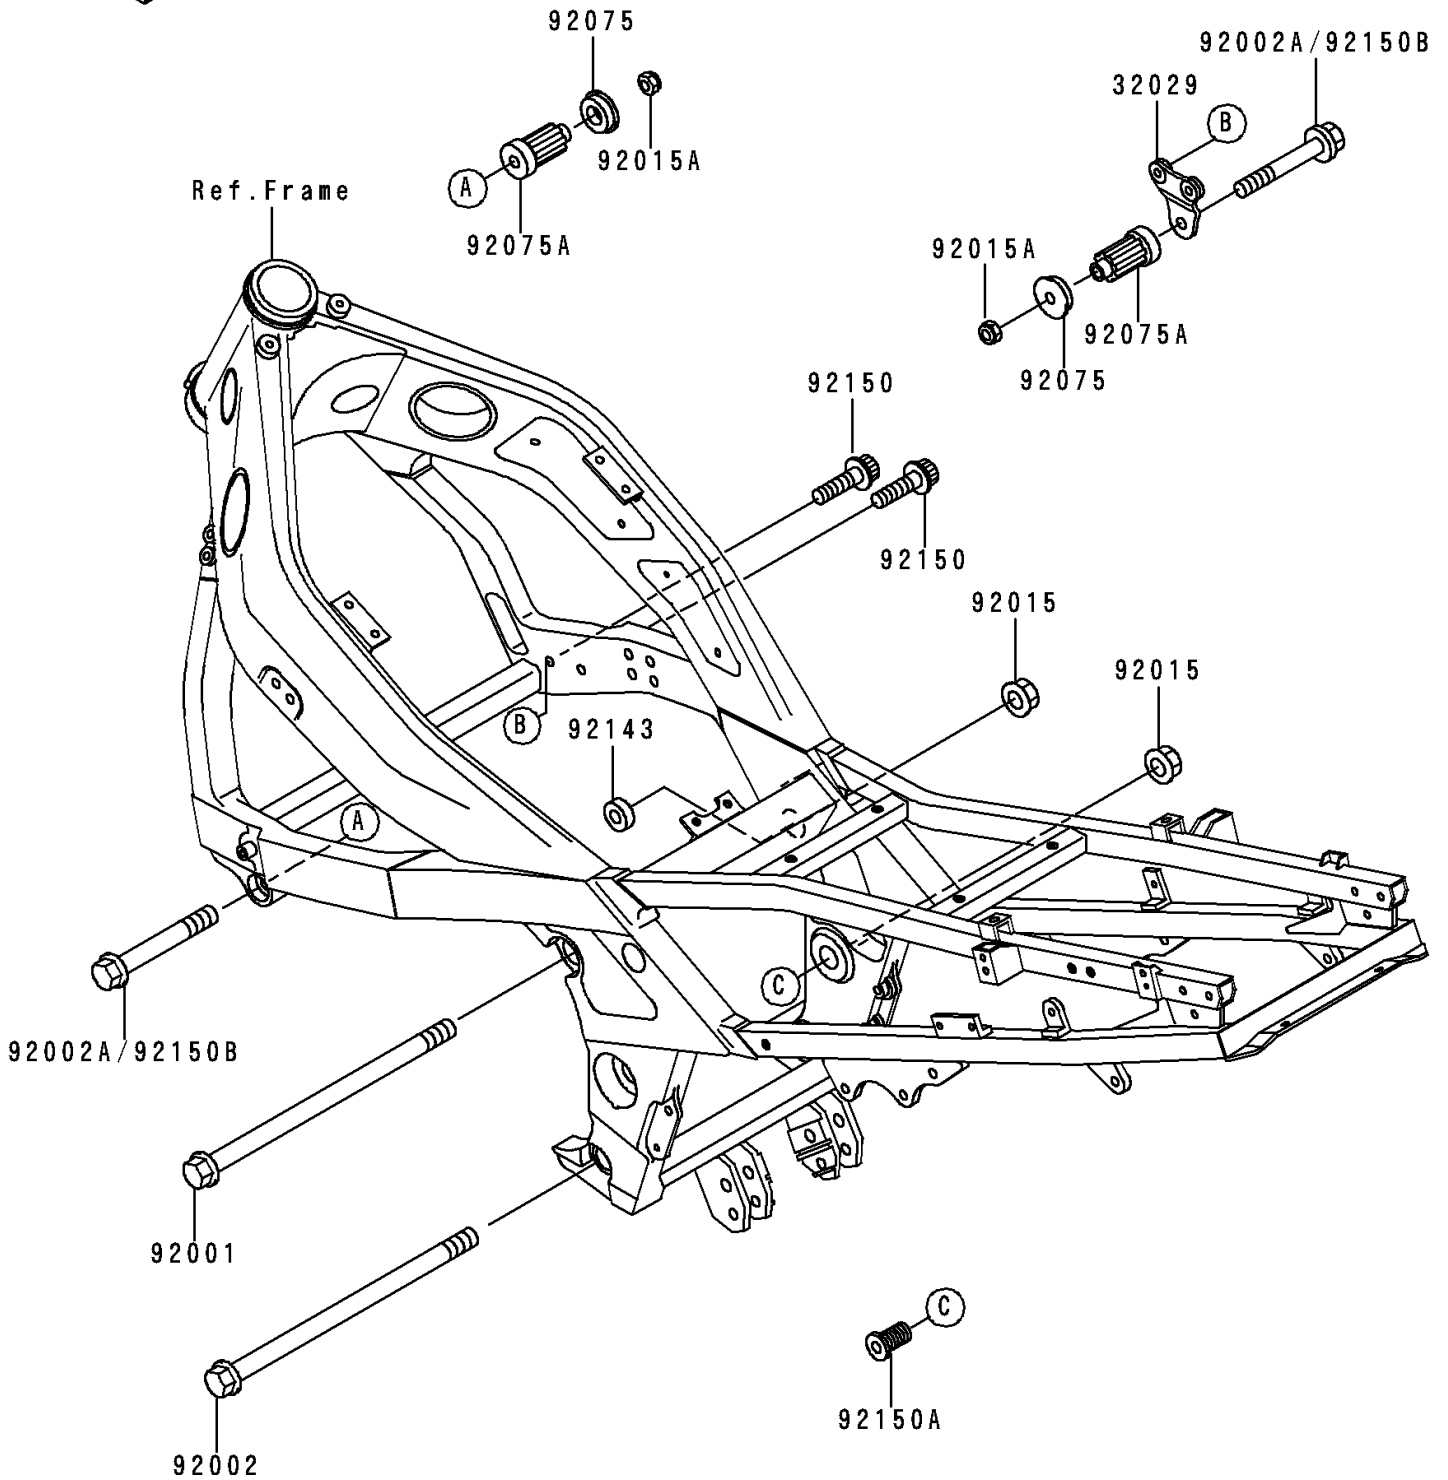

1993 Ninja® ZX™ -6 PARTS DIAGRAM

Frame Fittings

F 2131

1993 Ninja® ZX™ -6 PARTS LIST

Frame Fittings

ITEM NAME	PART NUMBER	QUANTITY
BRACKET-ENGINE,FR,RH (Ref # 32029)	32029-1888	1
BOLT,FLANGED,10X145 (Ref # 92001)	92001-1835	1
BOLT,FLANGED,10X220 (Ref # 92002)	92002-1197	1
BOLT,FLANGED,10X87 (Ref # 92002A)	92002-1298	2
NUT,FLANGED,10MM (Ref # 92015)	92015-1180	2
NUT,LOCK,10MM,BLACK (Ref # 92015A)	92015-1189	2
DAMPER,ENGINE MOUNT,SIDE (Ref # 92075)	92075-1274	2
DAMPER,ENGINE MOUNT,MAIN (Ref # 92075A)	92075-1739	2
COLLAR,ENGINE MOUNT (Ref # 92143)	92143-1664	1
BOLT,SOCKET,8X20 (Ref # 92150)	92150-1155	2
BOLT,20X30 (Ref # 92150A)	92150-1264	1