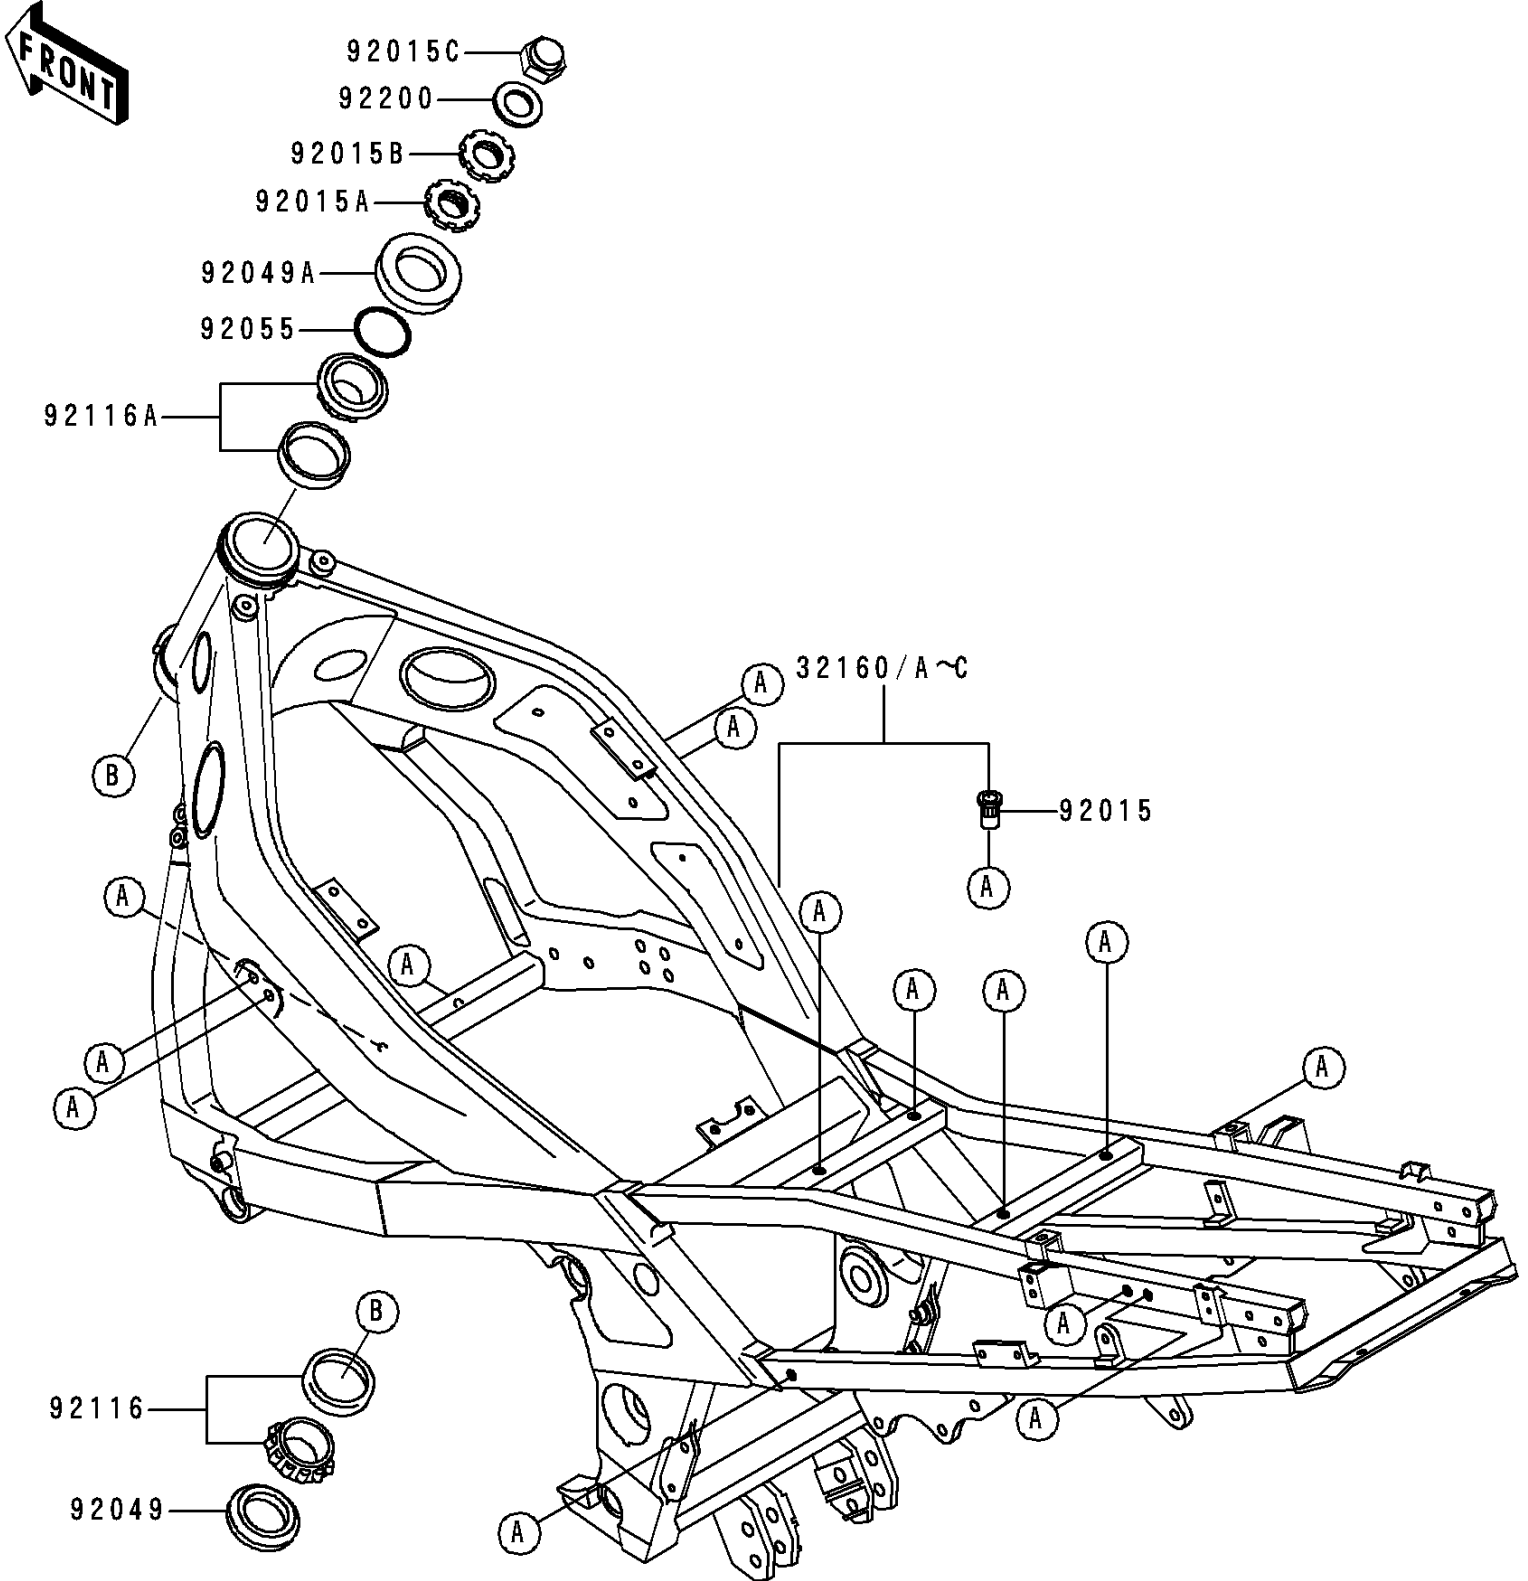

1994 Ninja® ZX™ -6 PARTS DIAGRAM

Frame

F 2120

1994 Ninja® ZX™ -6 PARTS LIST

Frame

ITEM NAME	PART NUMBER	QUANTITY
NUT,POP,6MM,L=15 (Ref # 92015)	92015-1791	14
NUT,25MM (Ref # 92015A)	92015-1803	1
NUT,25MM (Ref # 92015B)	92015-1810	1
NUT,CAP,22MM (Ref # 92015C)	92015-1873	1
SEAL-OIL,XMHE36X52X4J (Ref # 92049)	92049-1162	1
SEAL-OIL,XMH33 70 6.4J-A (Ref # 92049A)	92049-1313	1
RING-O,ID=24.5 (Ref # 92055)	92055-1459	1
BEARING-ROLLER,HR320/28XJ (Ref # 92116)	92116-1009	1
BEARING-ROLLER,HI-CAP32005JR-1 (Ref # 92116A)	92116-1056	1
WASHER,22.5X36X3.2 (Ref # 92200)	92200-1126	1
FRAME-COMP,AL,SILVER NO.35 (Ref # 32160)	32160-1373-TX	1
FRAME-COMP,AL,SILVER NO.35 (Ref # 32160A)	32160-1373-VZ	1