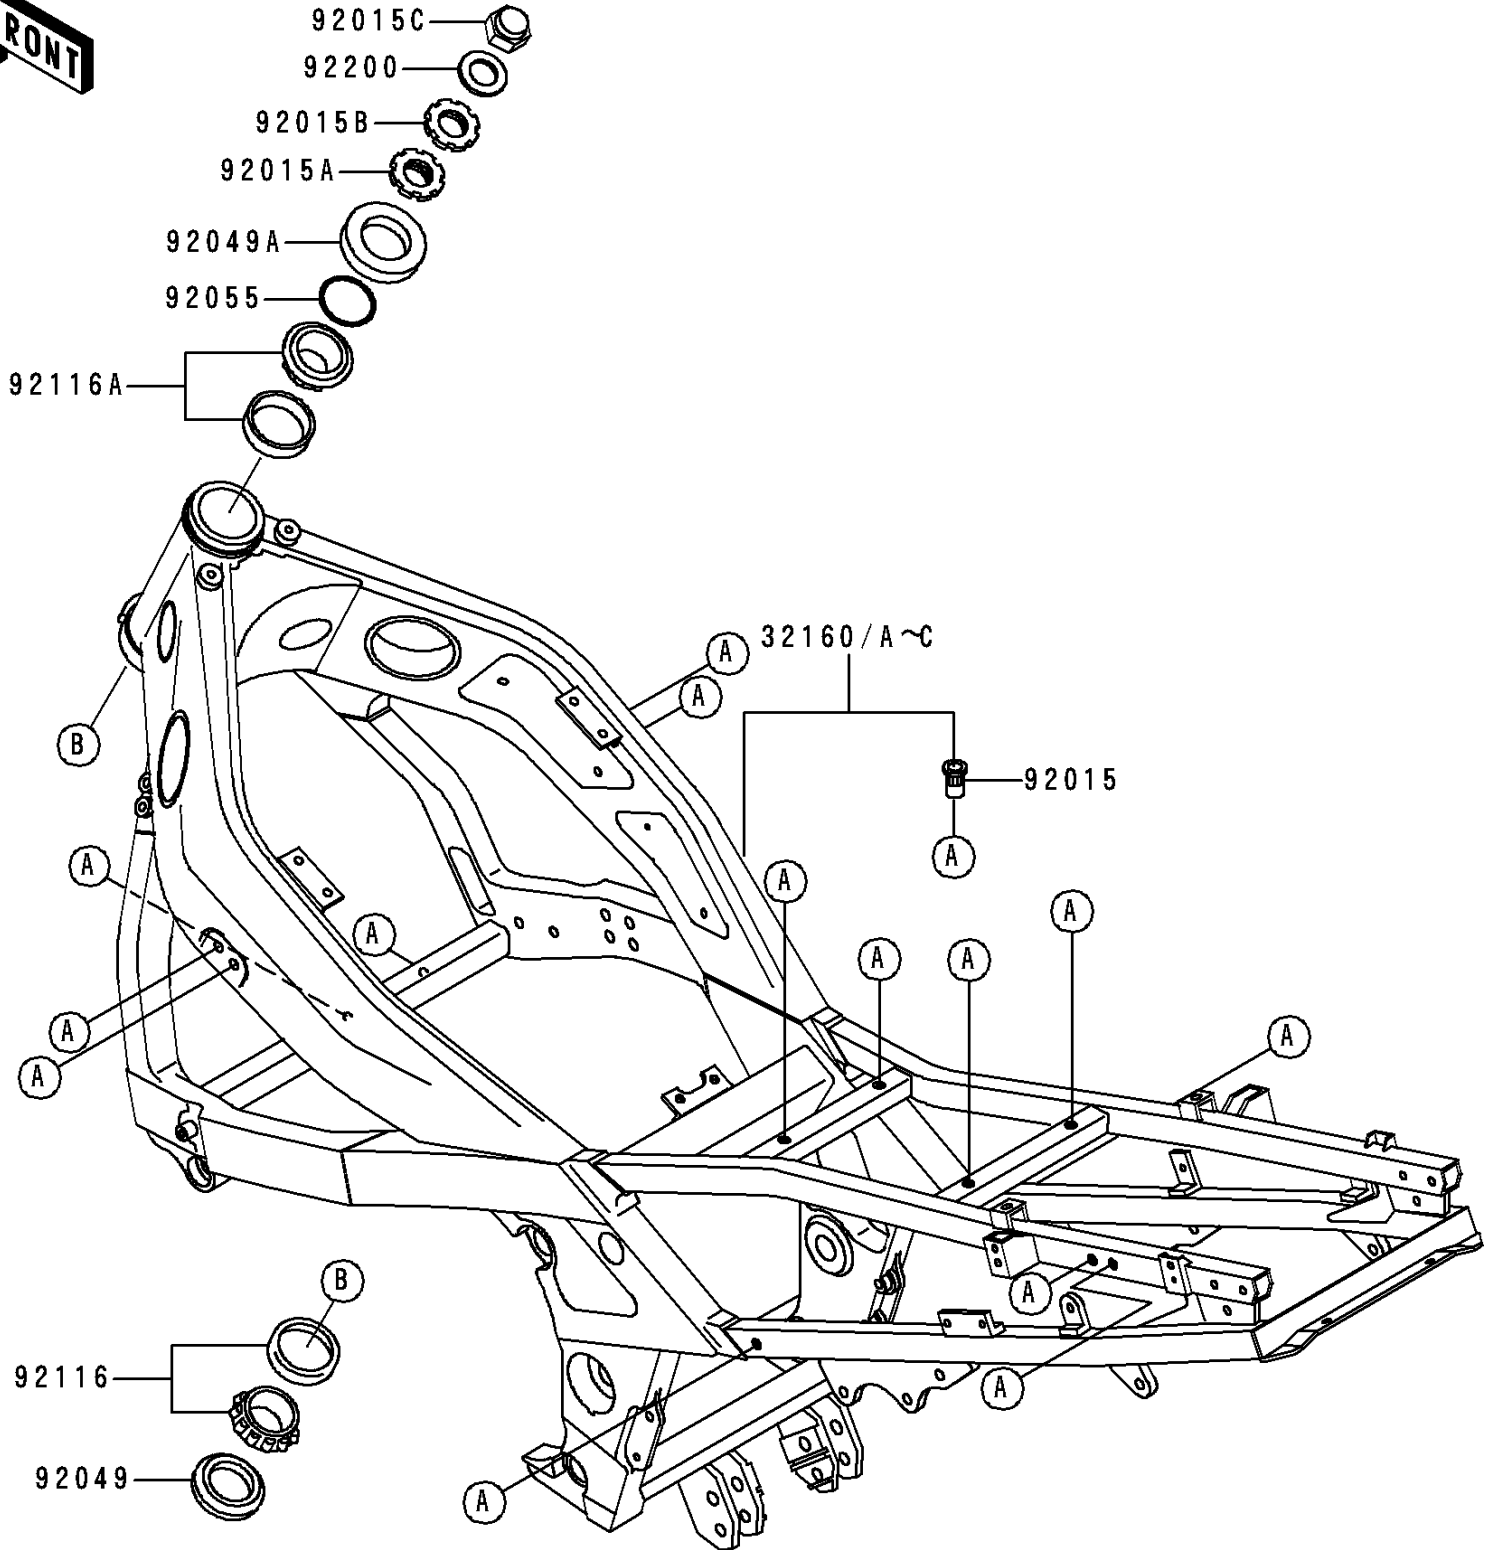

## 1993 Ninja® ZX™-6 PARTS DIAGRAM

Frame

F 2120

## 1993 Ninja® ZX™-6 PARTS LIST

Frame

ITEM NAME	PART NUMBER	QUANTITY
NUT,POP,6MM,L=15 (Ref # 92015)	92015-1791	1
NUT,25MM (Ref # 92015A)	92015-1803	1
NUT,25MM (Ref # 92015B)	92015-1810	1
NUT,CAP,22MM (Ref # 92015C)	92015-1873	1
SEAL-OIL,XMHE36X52X4J (Ref # 92049)	92049-1162	1
SEAL-OIL,XMH33 70 6.4J-A (Ref # 92049A)	92049-1313	1
RING-O,ID=24.5 (Ref # 92055)	92055-1459	1
BEARING-ROLLER,HR320/28XJ (Ref # 92116)	92116-1009	1
BEARING-ROLLER,HI-CAP32005JR-1 (Ref # 92116A)	92116-1056	1
WASHER,22.5X36X3.2 (Ref # 92200)	92200-1126	1
FRAME-COMP,AL,SILVER NO.35 (Ref # 32160)	32160-1373-TX	1
FRAME-COMP,AL,SILVER NO.35 (Ref # 32160A)	32160-1373-VZ	1