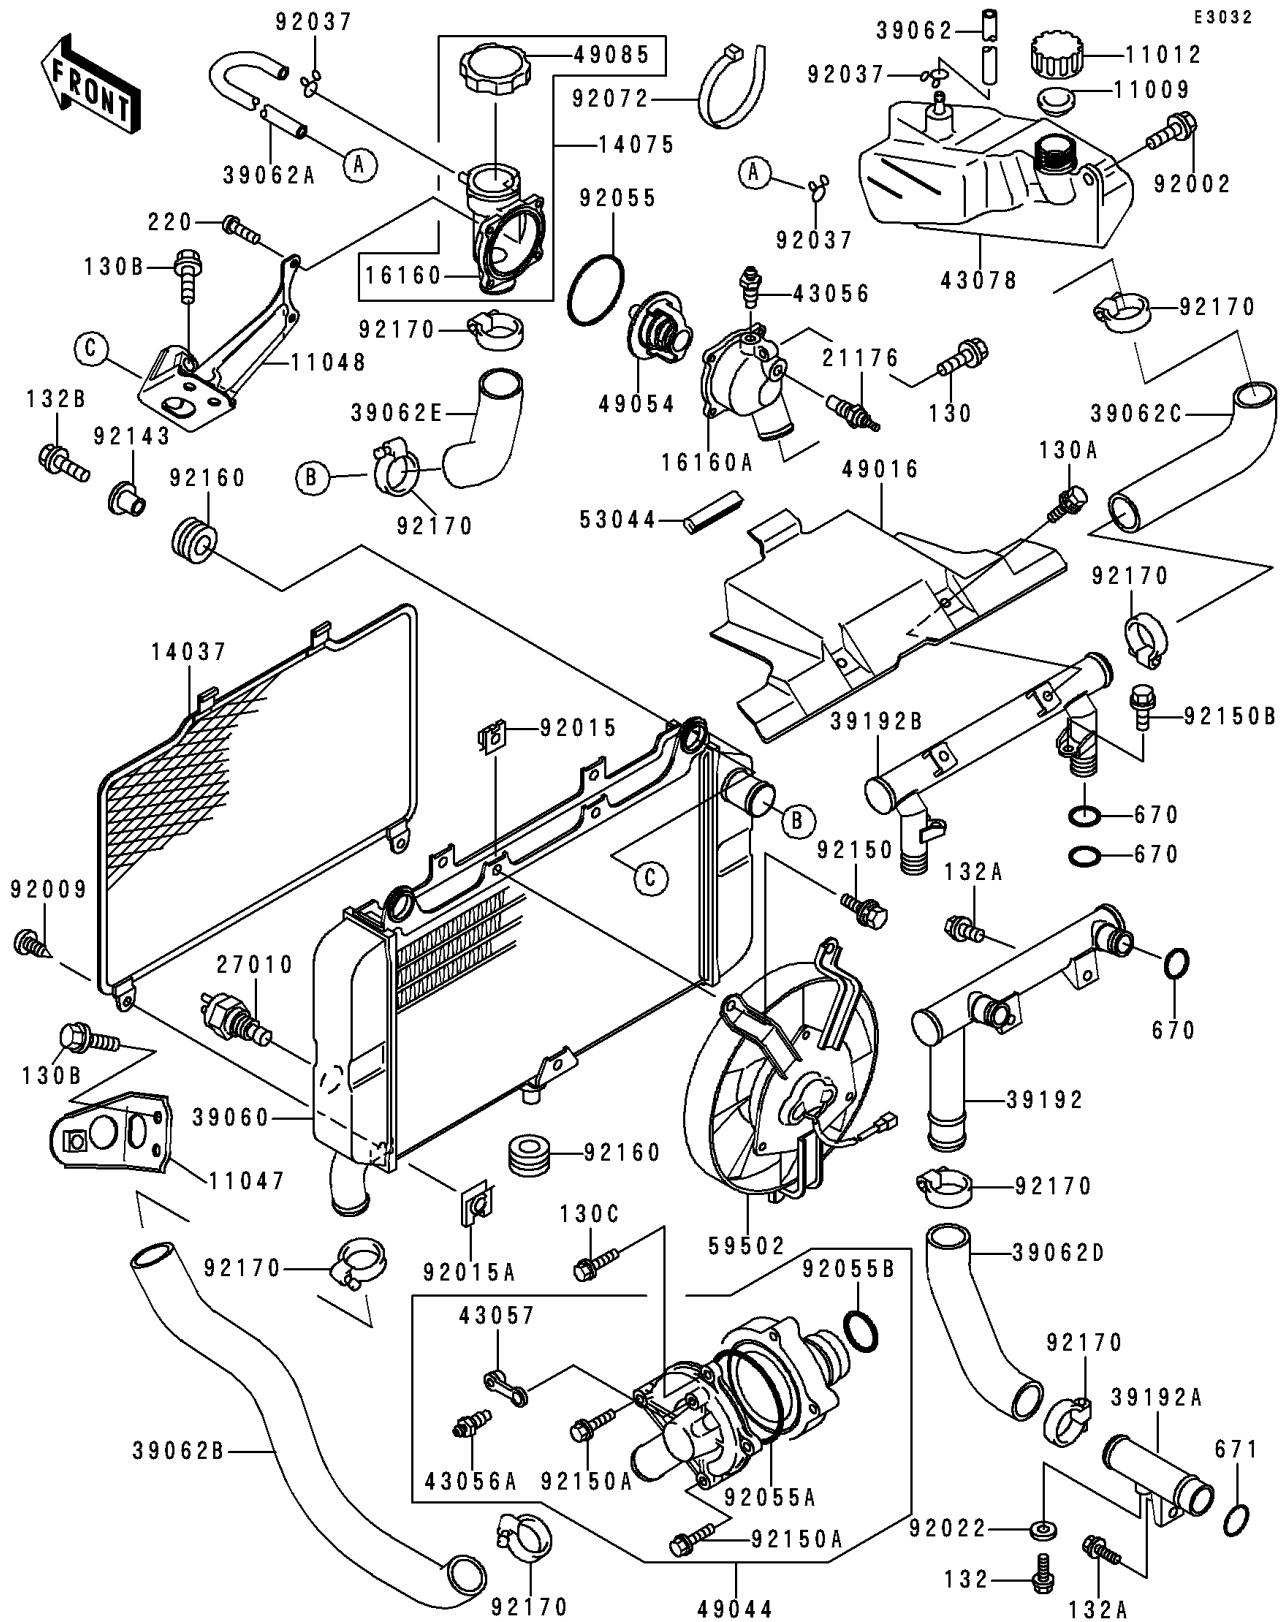

1993 Ninja® ZX™-6 PARTS DIAGRAM

Radiator