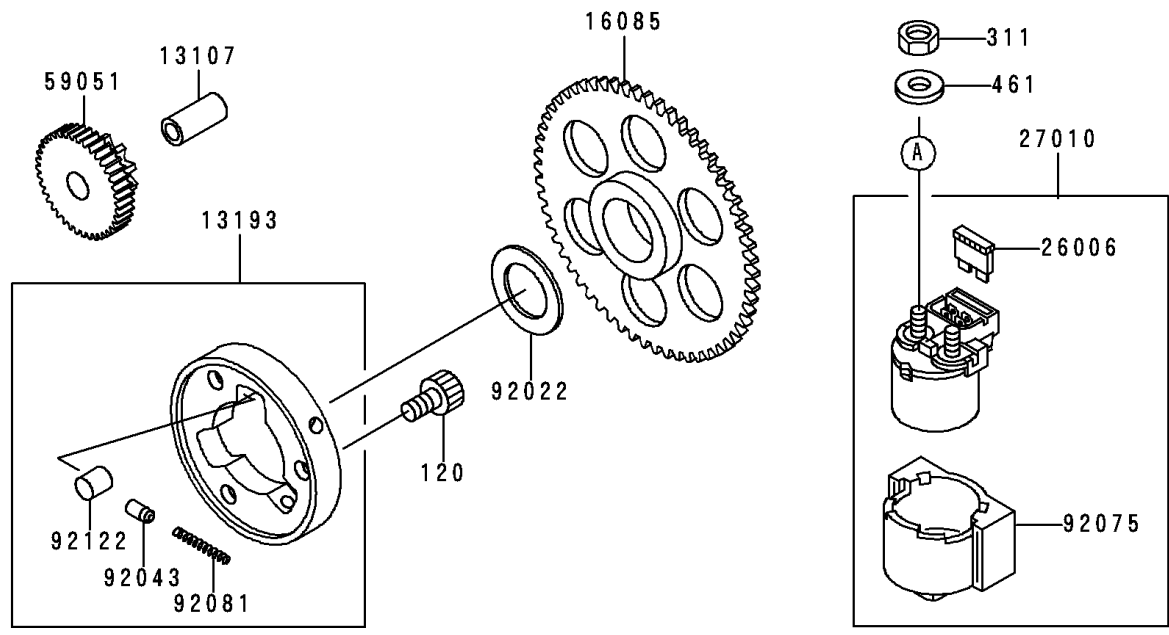

# 1994 Ninja® ZX™ -6 PARTS DIAGRAM

## Starter Motor

## Starter Motor

| ITEM NAME                              | PART NUMBER | QUANTITY |
|--|-------------|----------|
| BOLT-SOCKET,8X14 (Ref # 120)           | 120P0814    | 3        |
| BOLT-FLANGED-SMALL,6X25 (Ref # 132)    | 132H0625    | 2        |
| NUT-HEX (Ref # 311)                    | 311H0600    | 2        |
| WASHER-SPRING (Ref # 461)              | 461L0600    | 2        |
| SHAFT,7.8X12X26.5 (Ref # 13107)        | 13107-1176  | 1        |
| CLUTCH-ASSY-ONEWAY (Ref # 13193)       | 13193-1002  | 1        |
| HOLDER-ASSY,CARBON BRUSH (Ref # 14079) | 14079-1082  | 1        |
| GEAR,ONEWAY CLUTCH (Ref # 16085)       | 16085-1224  | 1        |
| SPRING-BRUSH (Ref # 21040)             | 21040-1051  | 2        |
| STARTER-ELECTRIC (Ref # 21163)         | 21163-1211  | 1        |
| TERMINAL,STARTER (Ref # 21169)         | 21169-1058  | 1        |
| FUSE,30A-G (Ref # 26006)               | 26006-1006  | 1        |
| WIRE-LEAD,STARTER MOTOR (Ref # 26011)  | 26011-1576  | 1        |
| SWITCH,MAGNETIC (Ref # 27010)          | 27010-1213  | 1        |
| GEAR-SPUR,IDLE (Ref # 59051)           | 59051-1232  | 1        |
| NUT (Ref # 92015)                      | 92015-1623  | 1        |
| WASHER,25.5X38X1 (Ref # 92022)         | 92022-145   | 1        |
| WASHER (Ref # 92022A)                  | 92022-2200  | 1        |
| PIN (Ref # 92043)                      | 92043-132   | 3        |
| RING-O,62MM (Ref # 92055)              | 92055-1260  | 2        |
| RING-O,4.5MM (Ref # 92055A)            | 92055-1261  | 2        |
| RING-O,24.4MM (Ref # 92055B)           | 92055-1262  | 1        |
| DAMPER,MAGNETIC SWITCH (Ref # 92075)   | 92075-1863  | 1        |
| SPRING,COIL (Ref # 92081)              | 92081-159   | 3        |
| ROLLER (Ref # 92122)                   | 92122-006   | 3        |
| BOLT (Ref # 92150)                     | 92150-1237  | 2        |