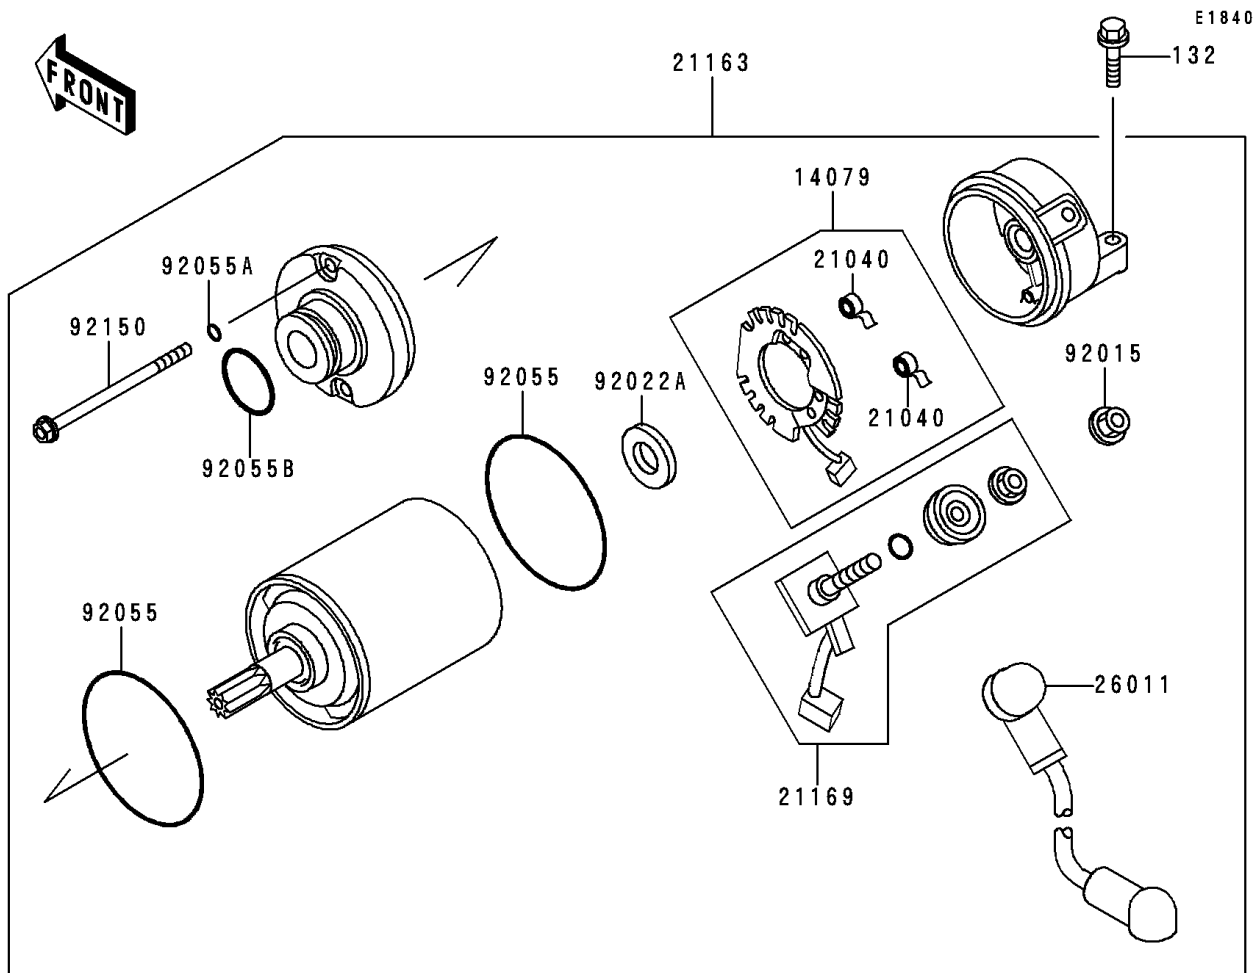

# 1994 Ninja® ZX™ -6 PARTS DIAGRAM

## Starter Motor

# 1994 Ninja® ZX™ -6 PARTS LIST

## Starter Motor

| ITEM NAME                              | PART NUMBER | QUANTITY |
|--|-------------|----------|
| BOLT-SOCKET,8X14 (Ref # 120)           | 120P0814    | 3        |
| BOLT-FLANGED-SMALL,6X25 (Ref # 132)    | 132H0625    | 2        |
| NUT-HEX (Ref # 311)                    | 311H0600    | 2        |
| WASHER-SPRING (Ref # 461)              | 461L0600    | 2        |
| SHAFT,7.8X12X26.5 (Ref # 13107)        | 13107-1176  | 1        |
| CLUTCH-ASSY-ONEWAY (Ref # 13193)       | 13193-1002  | 1        |
| HOLDER-ASSY,CARBON BRUSH (Ref # 14079) | 14079-1082  | 1        |
| GEAR,ONEWAY CLUTCH (Ref # 16085)       | 16085-1224  | 1        |
| SPRING-BRUSH (Ref # 21040)             | 21040-1051  | 2        |
| STARTER-ELECTRIC (Ref # 21163)         | 21163-1211  | 1        |
| TERMINAL,STARTER (Ref # 21169)         | 21169-1058  | 1        |
| FUSE,30A-G (Ref # 26006)               | 26006-1006  | 1        |
| WIRE-LEAD,STARTER MOTOR (Ref # 26011)  | 26011-1576  | 1        |
| SWITCH,MAGNETIC (Ref # 27010)          | 27010-1213  | 1        |
| GEAR-SPUR,IDLE (Ref # 59051)           | 59051-1232  | 1        |
| NUT (Ref # 92015)                      | 92015-1623  | 1        |
| WASHER,25.5X38X1 (Ref # 92022)         | 92022-145   | 1        |
| WASHER (Ref # 92022A)                  | 92022-2200  | 1        |
| PIN (Ref # 92043)                      | 92043-132   | 3        |
| RING-O,62MM (Ref # 92055)              | 92055-1260  | 2        |
| RING-O,4.5MM (Ref # 92055A)            | 92055-1261  | 2        |
| RING-O,24.4MM (Ref # 92055B)           | 92055-1262  | 1        |
| DAMPER,MAGNETIC SWITCH (Ref # 92075)   | 92075-1863  | 1        |
| SPRING,COIL (Ref # 92081)              | 92081-159   | 3        |
| ROLLER (Ref # 92122)                   | 92122-006   | 3        |
| BOLT (Ref # 92150)                     | 92150-1237  | 2        |