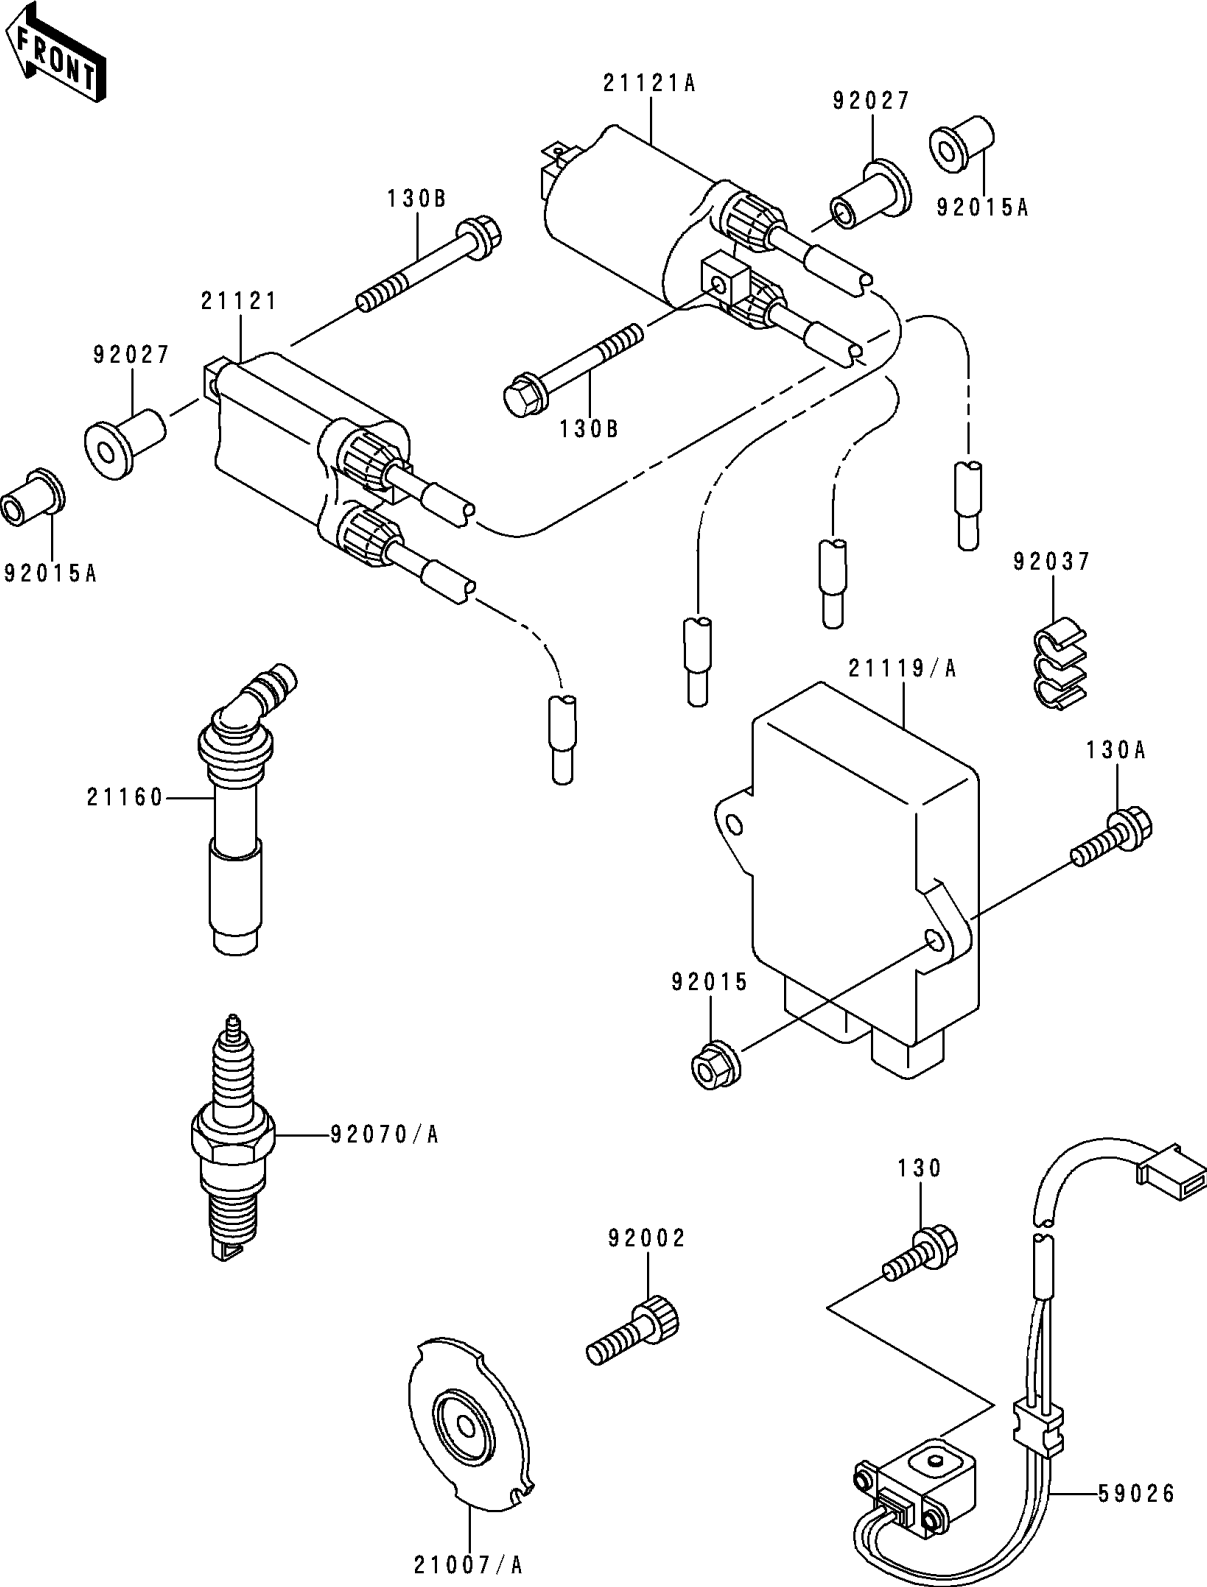

1994 Ninja® ZX™ -6 PARTS DIAGRAM

Ignition System

E1830

1994 Ninja® ZX™ -6 PARTS LIST

Ignition System

ITEM NAME	PART NUMBER	QUANTITY
BOLT-FLANGED (Ref # 130)	130G0512	2
BOLT-FLANGED (Ref # 130A)	130J0620	2
BOLT-FLANGED,6X45,BLACK (Ref # 130B)	130J0645	4
COIL-IGNITION,#1 (Ref # 21121)	21121-1227	1
COIL-IGNITION,#2 (Ref # 21121A)	21121-1228	1
CAP-ASSY-PLUG (Ref # 21160)	21160-1081	4
COIL-PULSING (Ref # 59026)	59026-1100	1
BOLT,SOCKET,8X25 (Ref # 92002)	92002-1442	1
NUT,6MM (Ref # 92015)	92015-1094	2
NUT (Ref # 92015A)	92015-1700	4
COLLAR,L=21 (Ref # 92027)	92027-195	4
CLAMP,CABLE (Ref # 92037)	92037-1697	1
PLUG-SPARK,CR9E(NGK) (Ref # 92070)	92070-1143	4
PLUG-SPARK,U27ESR-N(ND) (Ref # 92070A)		4
ROTOR,PULSING (Ref # 21007)	21007-1205	1
ROTOR,PULSING (Ref # 21007A)	21007-1258	1
IGNITER (Ref # 21119)	21119-1364	1
IGNITER (Ref # 21119A)	21119-1387	1