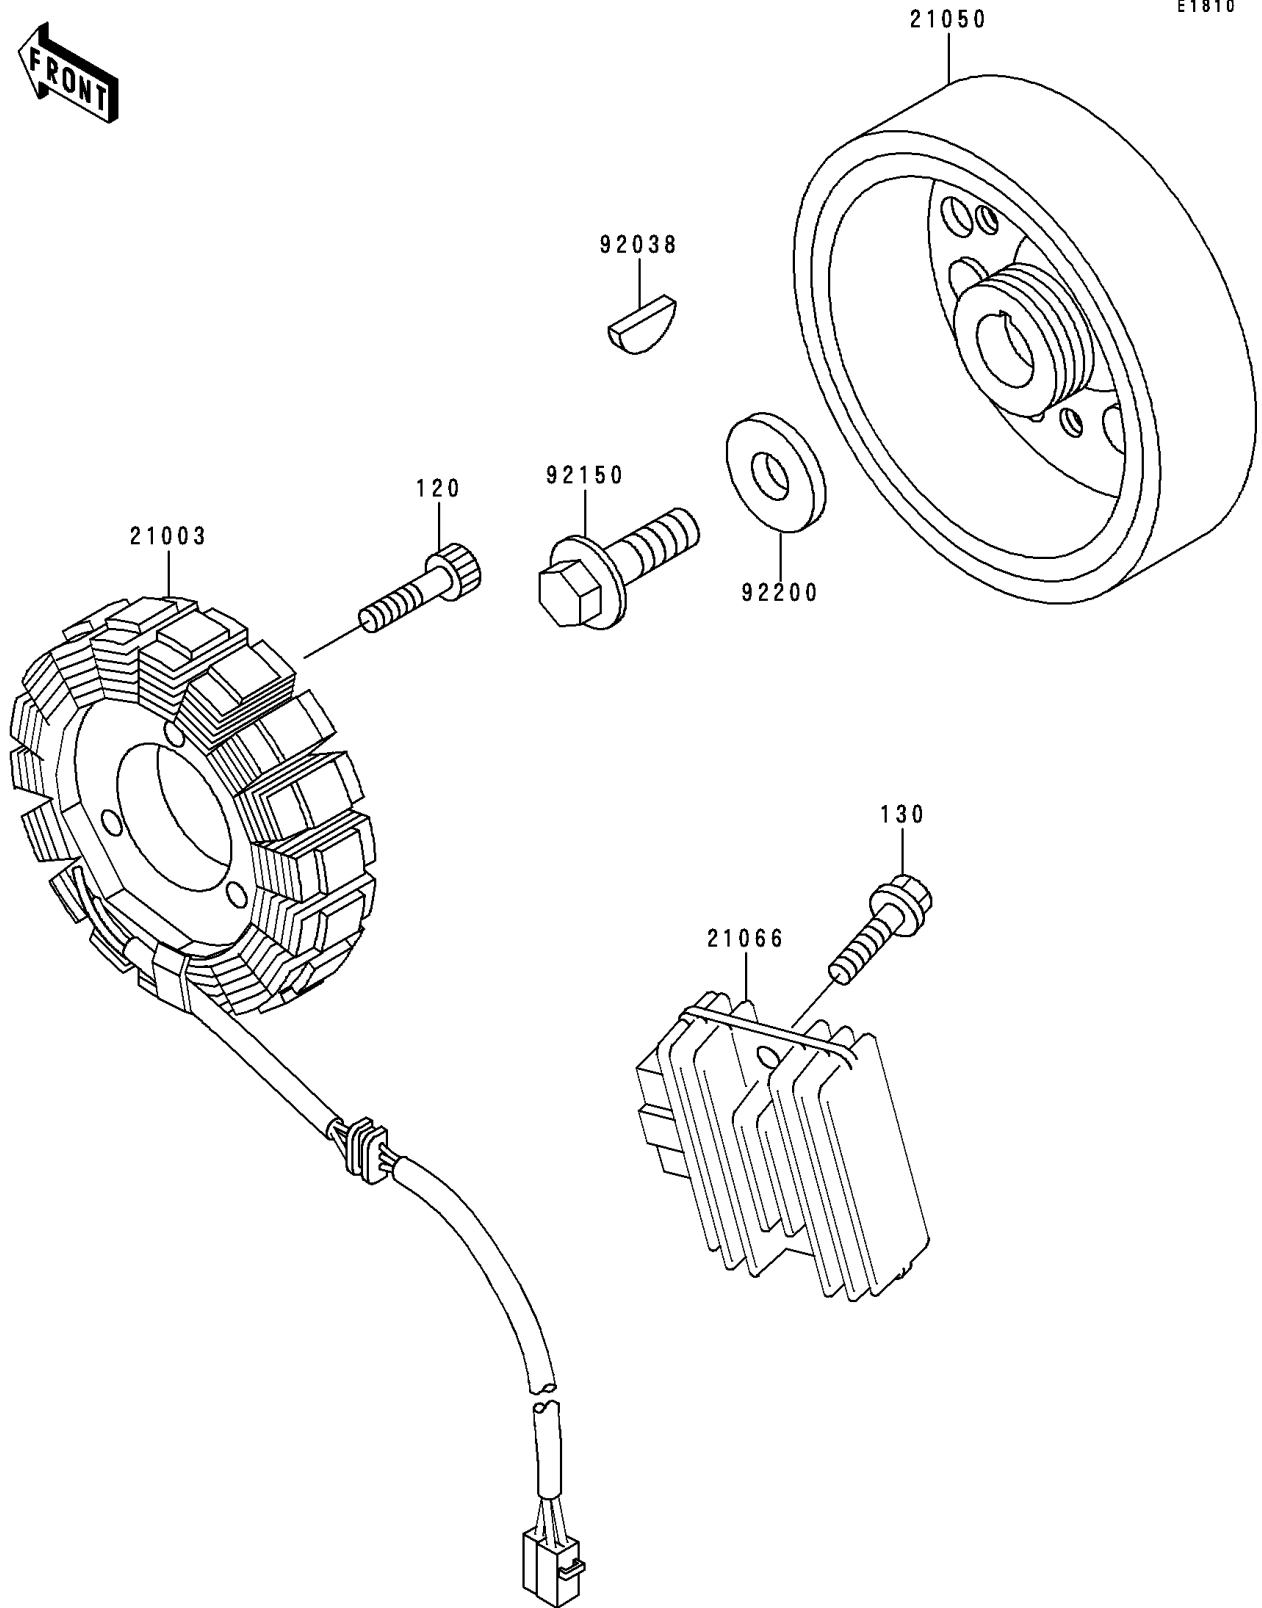

1993 Ninja® ZX™ -6 PARTS DIAGRAM

Generator

1993 Ninja® ZX™ -6 PARTS LIST

Generator

ITEM NAME	PART NUMBER	QUANTITY
BOLT-SOCKET,6X25 (Ref # 120)	120P0625	3
BOLT-FLANGED (Ref # 130)	130H0620	2
STATOR (Ref # 21003)	21003-1214	1
FLYWHEEL (Ref # 21050)	21050-1146	1
REGULATOR-VOLTAGE (Ref # 21066)	21066-1089	1
KEY,WOODRUFF (Ref # 92038)	92038-001	1
BOLT,10X32 (Ref # 92150)	92150-1134	1
WASHER,10X30X4 (Ref # 92200)	92200-1185	1