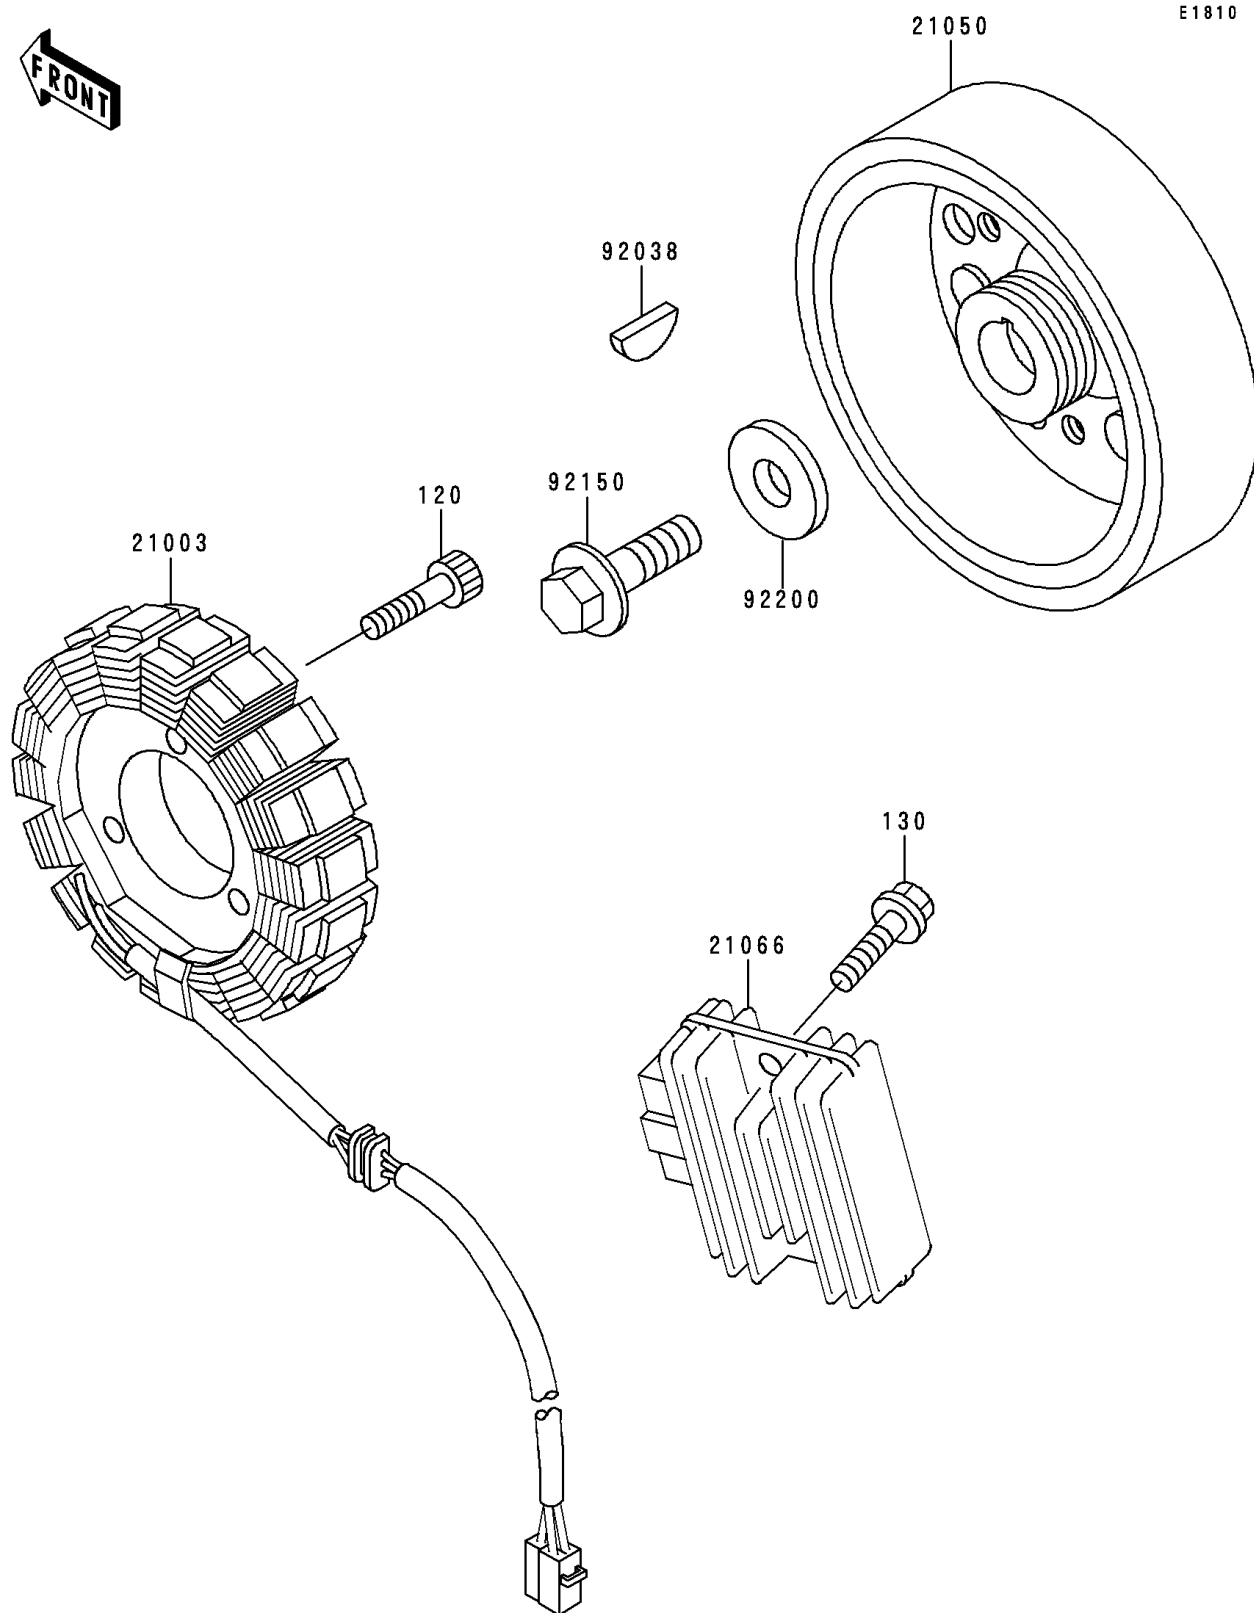

1993 Ninja® ZX™-6 PARTS DIAGRAM

Generator

1993 Ninja® ZX™-6 PARTS LIST

Generator

ITEM NAME	PART NUMBER	QUANTITY
BOLT-SOCKET,6X25 (Ref # 120)	120P0625	1
BOLT-FLANGED (Ref # 130)	130H0620	1
STATOR (Ref # 21003)	21003-1214	1
FLYWHEEL (Ref # 21050)	21050-1146	1
REGULATOR-VOLTAGE (Ref # 21066)	21066-1089	1
KEY,WOODRUFF (Ref # 92038)	92038-001	1
BOLT,10X32 (Ref # 92150)	92150-1134	1
WASHER,10X30X4 (Ref # 92200)	92200-1185	1