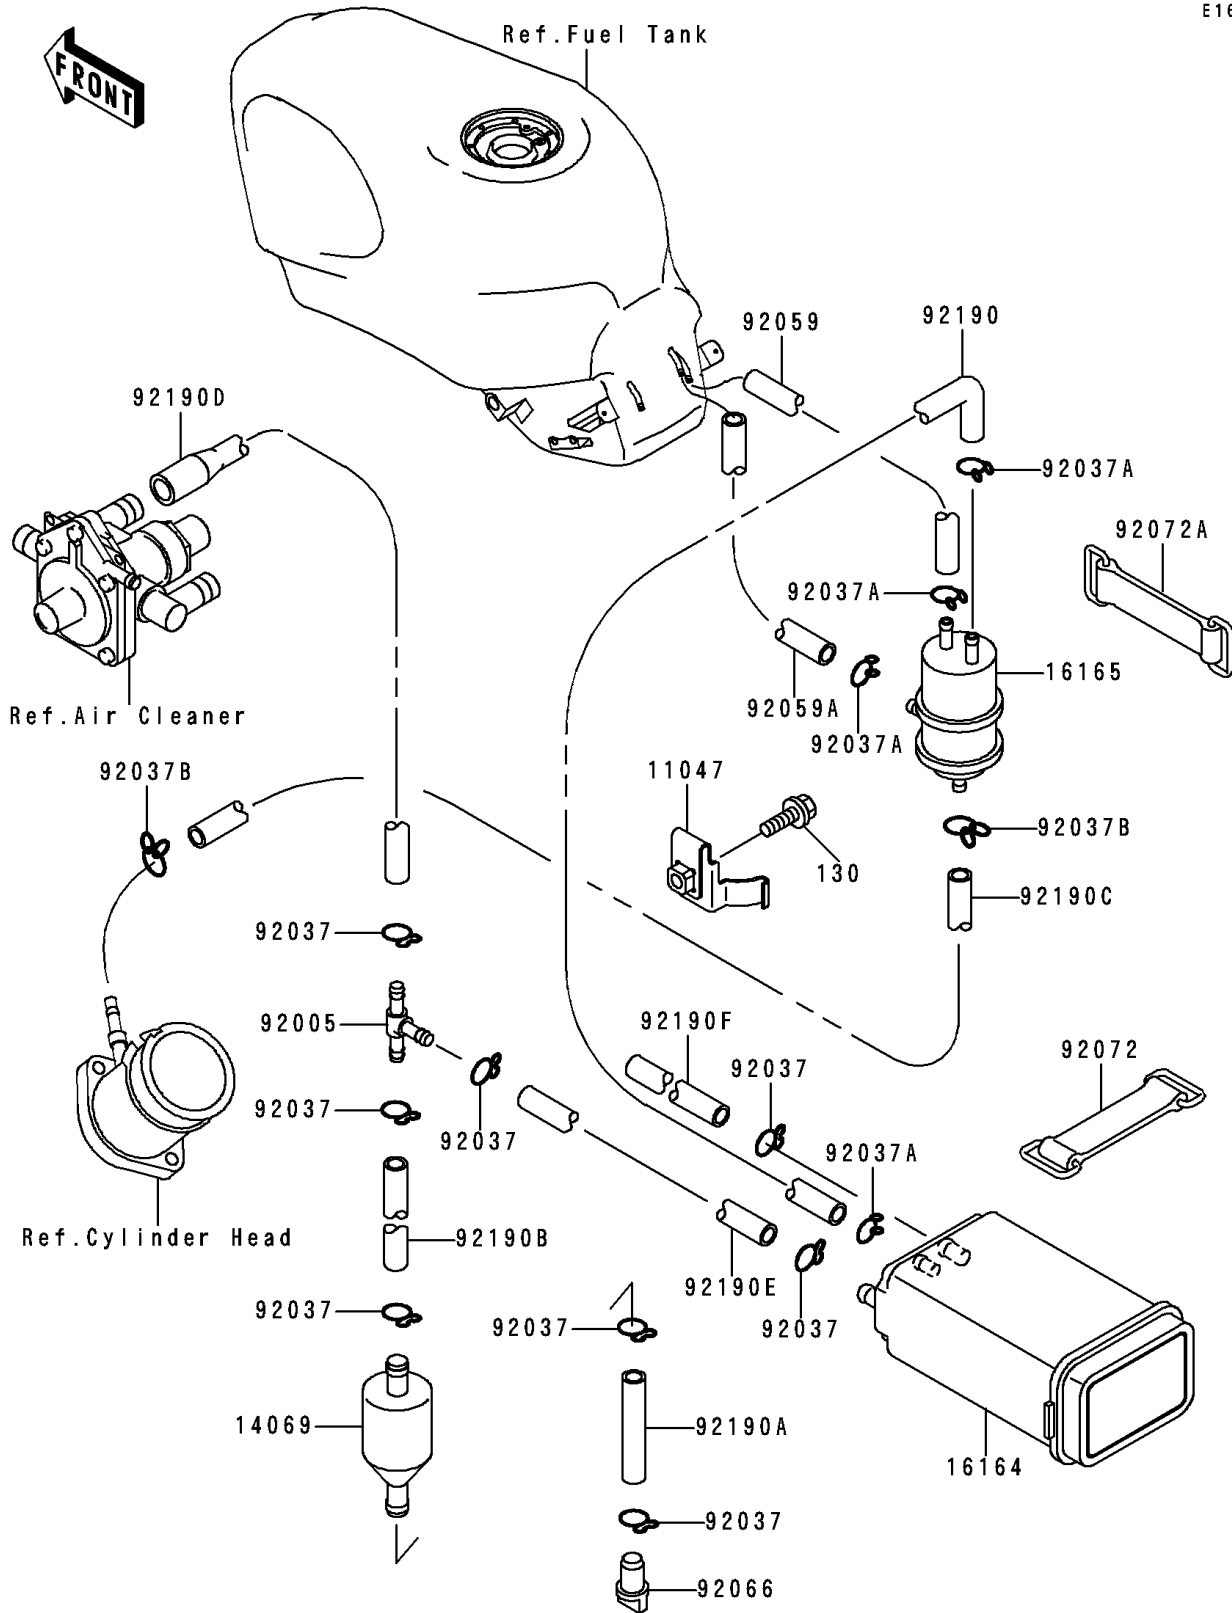

1994 Ninja® ZX™ -6 PARTS DIAGRAM

Fuel Evaporative System

E1650

1994 Ninja® ZX™-6 PARTS LIST

Fuel Evaporative System

ITEM NAME	PART NUMBER	QUANTITY
BOLT-FLANGED (Ref # 130)	130J0612	1
BRACKET,CANISTER (Ref # 11047)	11047-1990	1
BREATHER (Ref # 14069)	14069-1051	1
CANISTER (Ref # 16164)	16164-1052	1
SEPARATOR (Ref # 16165)	16165-1001	1
FITTING,T-TYPE (Ref # 92005)	92005-1119	1
CLAMP,HOSE (Ref # 92037)	92037-1104	8
CLAMP,TUBE (Ref # 92037A)	92037-147	4
CLAMP (Ref # 92037B)	92037-1712	2
TUBE,5X10X170,BLUE (Ref # 92059)	92059-1496	1
TUBE,5X10X230,RED (Ref # 92059A)	92059-1497	1
PLUG,DRAIN (Ref # 92066)	92066-1211	1
BAND,L=142.1 (Ref # 92072)	92072-006	1
BAND,L=50 (Ref # 92072A)	92072-066	1
TUBE,5X10X690,BLUE (Ref # 92190)	92190-1099	1
TUBE,7X12X45 (Ref # 92190A)	92190-1200	1
TUBE,7X12X160 (Ref # 92190B)	92190-1201	1
TUBE,4X9X651,WHITE (Ref # 92190C)	92190-1440	1
TUBE,L=569,YELLOW (Ref # 92190D)	92190-1441	1
TUBE,7X12X700,YELLOW (Ref # 92190E)	92190-1442	1
TUBE,7X12X1250,GREEN (Ref # 92190F)	92190-1443	1