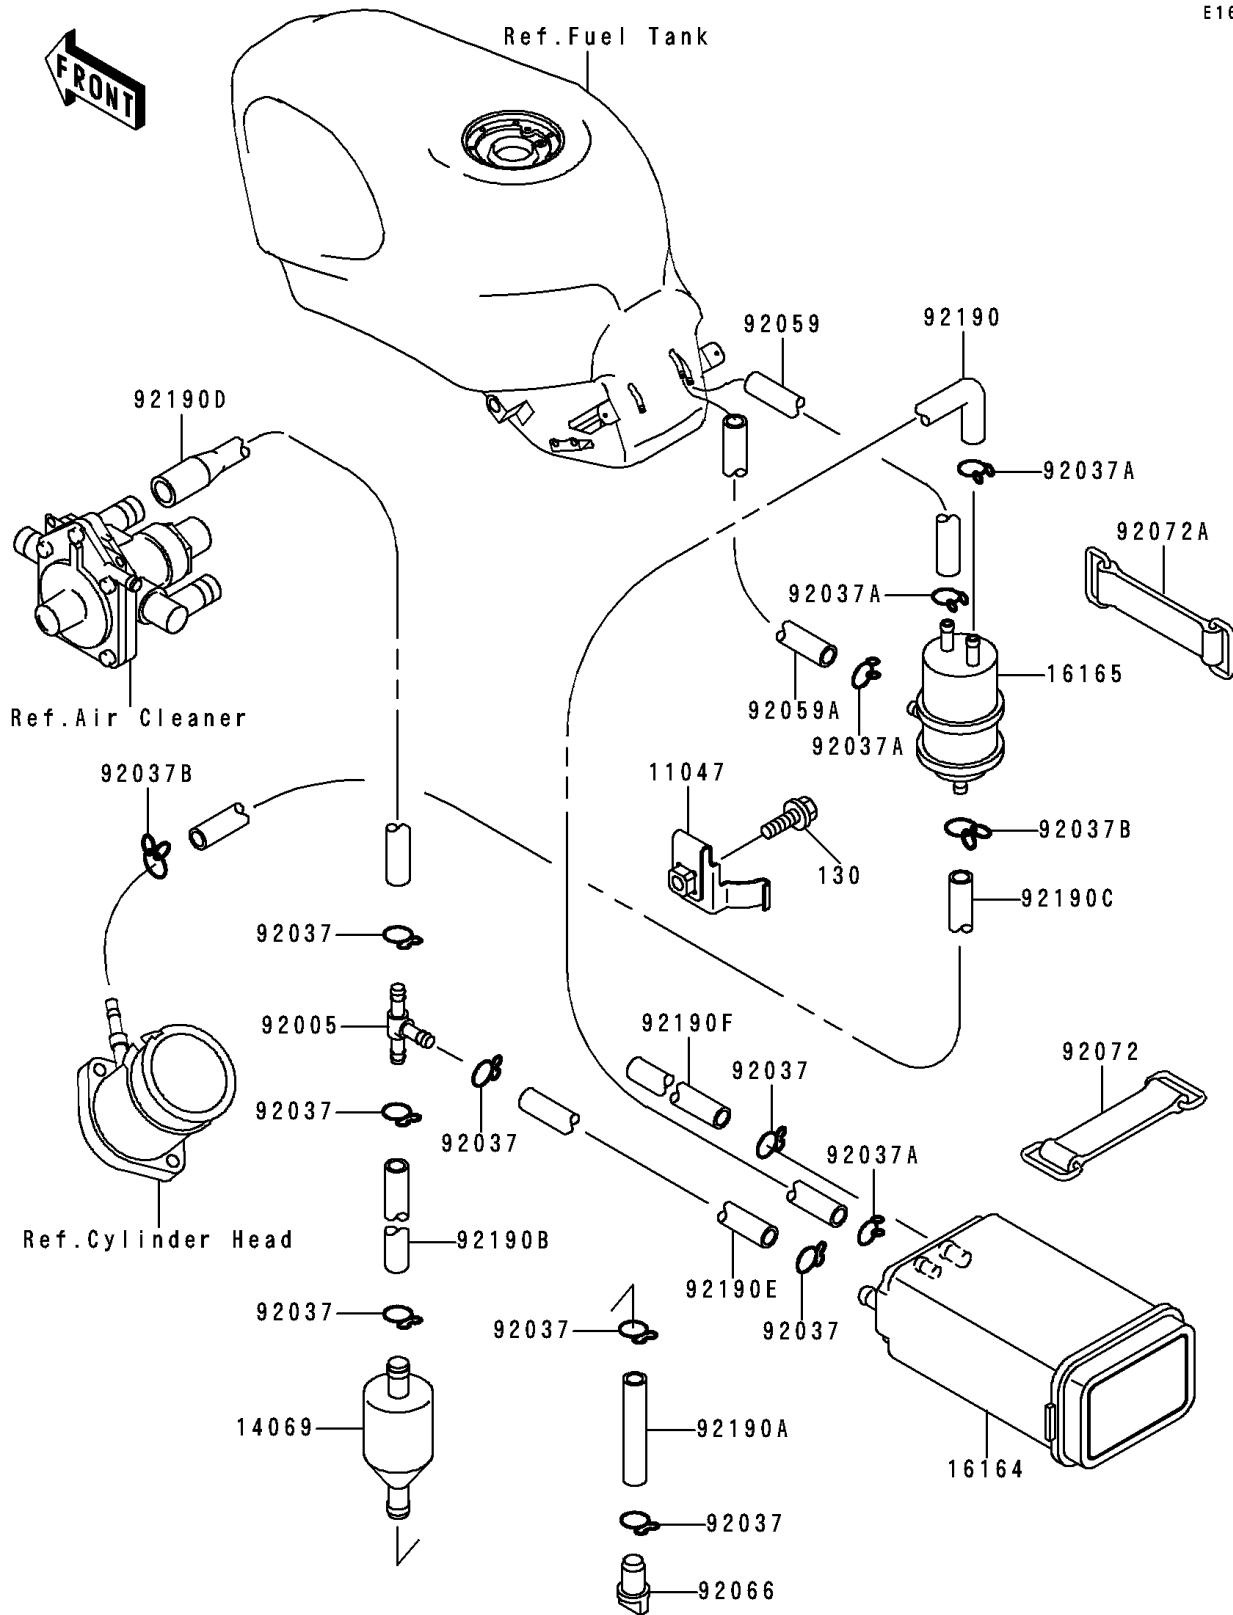

1993 Ninja® ZX™-6 PARTS DIAGRAM

Fuel Evaporative System

E1650

1993 Ninja® ZX™-6 PARTS LIST

Fuel Evaporative System

ITEM NAME	PART NUMBER	QUANTITY
BOLT-FLANGED (Ref # 130)	130J0612	1
BRACKET,CANISTER (Ref # 11047)	11047-1990	1
BREATHER (Ref # 14069)	14069-1051	1
CANISTER (Ref # 16164)	16164-1052	1
SEPARATOR (Ref # 16165)	16165-1001	1
FITTING,T-TYPE (Ref # 92005)	92005-1119	1
CLAMP,HOSE (Ref # 92037)	92037-1104	1
CLAMP,TUBE (Ref # 92037A)	92037-147	1
CLAMP (Ref # 92037B)	92037-1712	1
TUBE,5X10X170,BLUE (Ref # 92059)	92059-1496	1
TUBE,5X10X230,RED (Ref # 92059A)	92059-1497	1
PLUG,DRAIN (Ref # 92066)	92066-1211	1
BAND,L=142.1 (Ref # 92072)	92072-006	1
BAND,L=50 (Ref # 92072A)	92072-066	1
TUBE,5X10X690,BLUE (Ref # 92190)	92190-1099	1
TUBE,7X12X45 (Ref # 92190A)	92190-1200	1
TUBE,7X12X160 (Ref # 92190B)	92190-1201	1
TUBE,4X9X651,WHITE (Ref # 92190C)	92190-1440	1
TUBE,L=569,YELLOW (Ref # 92190D)	92190-1441	1
TUBE,7X12X700,YELLOW (Ref # 92190E)	92190-1442	1
TUBE,7X12X1250,GREEN (Ref # 92190F)	92190-1443	1