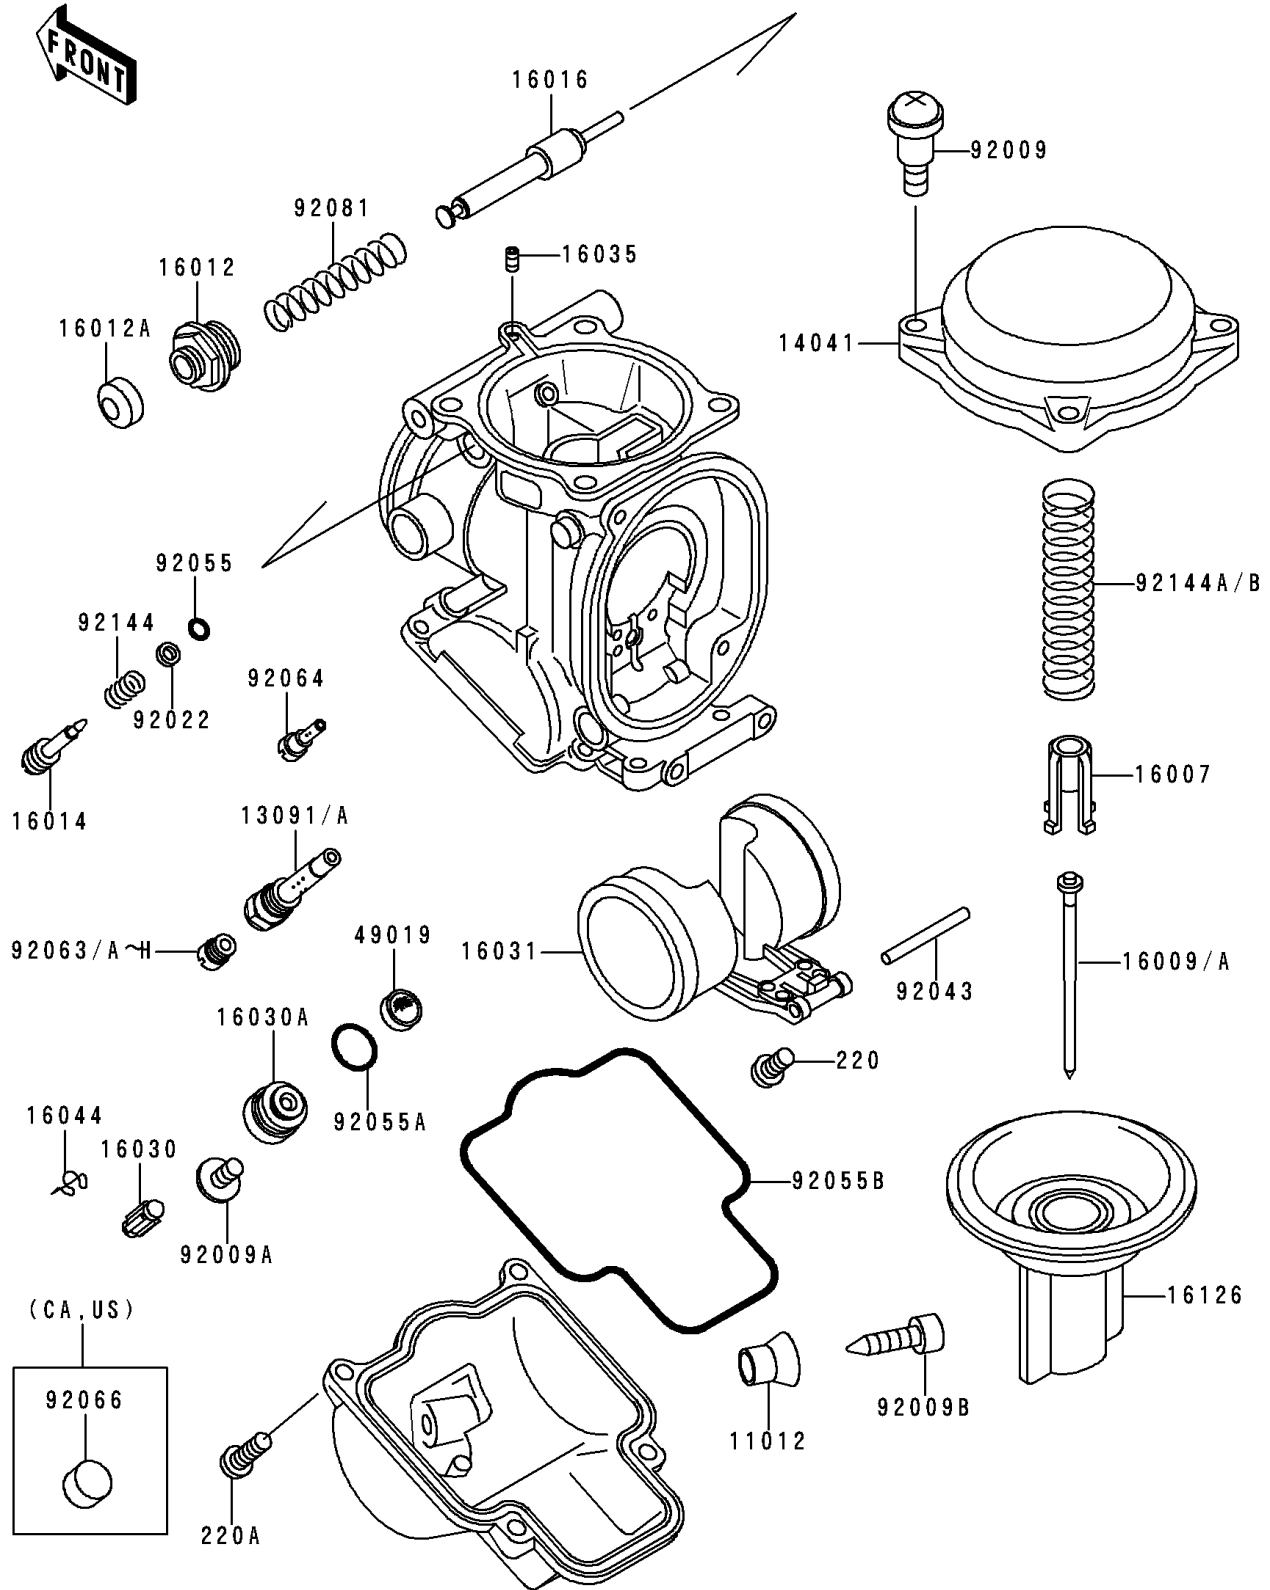

1993 Ninja® ZX™ -6 PARTS DIAGRAM

Carburetor Parts

E1612