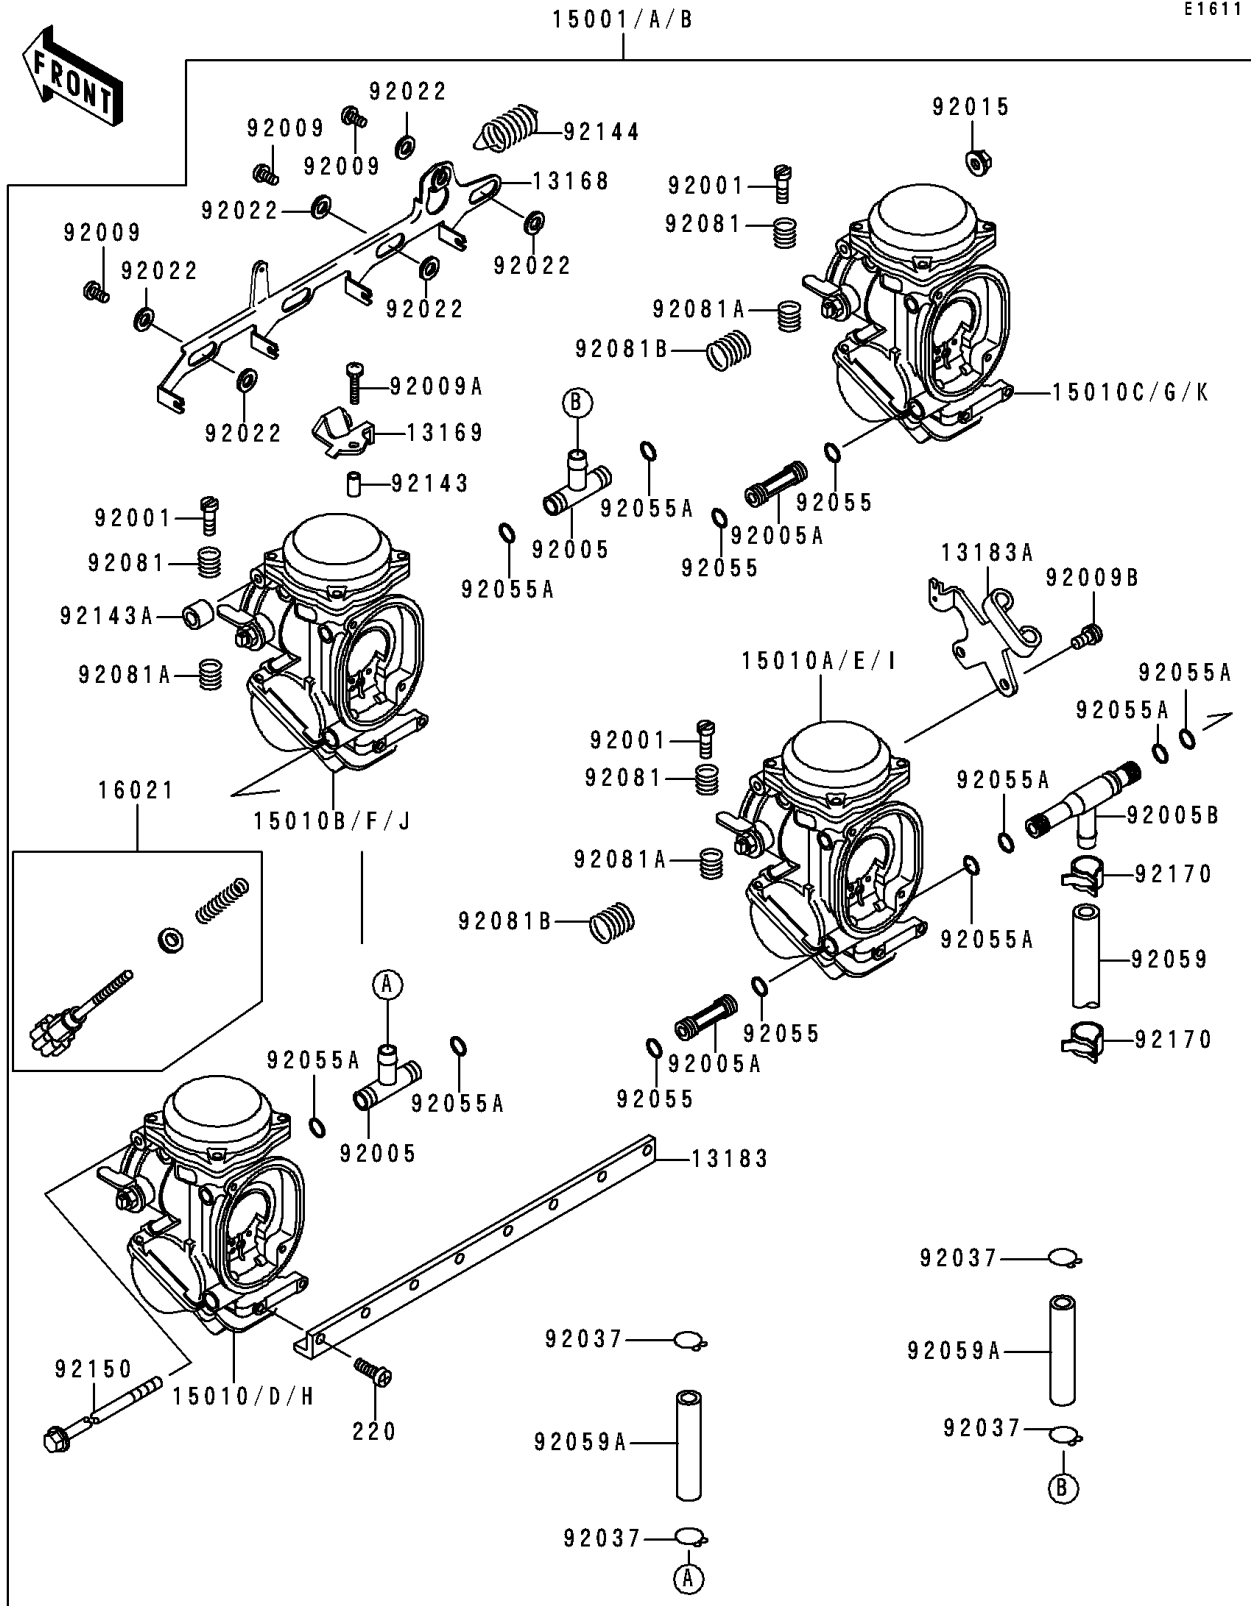

1994 Ninja® ZX™ -6 PARTS DIAGRAM

Carburetor

E1611

1994 Ninja® ZX™ -6 PARTS LIST

Carburetor

ITEM NAME	PART NUMBER	QUANTITY
LEVER,STARTER (Ref # 13168)	13168-1462	1
PLATE,STARTER CABLE (Ref # 13169)	13169-1965	1
PLATE,CARBURETOR STAY (Ref # 13183)	13183-1608	1
PLATE,THROTTLE CABLE (Ref # 13183A)	13183-1610	1
SCREW-THROTTLE STOP (Ref # 16021)	16021-1160	1
BOLT,THROTTLE ADJUST (Ref # 92001)	92001-1998	3
FITTING,T-TYPE (Ref # 92005)	92005-1125	2
FITTING (Ref # 92005A)	92005-1157	2
FITTING,T-TYPE (Ref # 92005B)	92005-1214	1
SCREW (Ref # 92009)	92009-1262	3
SCREW,4X18 (Ref # 92009A)	92009-1446	1
SCREW (Ref # 92009B)	92009-1597	1
SCREW-PAN-CROS,5X14 (Ref # 220)	220D0514	8
NUT,FLANGED,5MM (Ref # 92015)	92015-1259	1
WASHER,6.1X11X0.8,POLYACETAL (Ref # 92022)	92022-1199	6
CLAMP,TUBE (Ref # 92037)	92037-1531	4
RING-O (Ref # 92055)	92055-1004	4
RING-O,FUEL FITTING (Ref # 92055A)	92055-1223	8
TUBE,7.3X12.5X240 (Ref # 92059)	92059-1487	1
TUBE,7X11X45 (Ref # 92059A)	92059-1738	2
SPRING,THROTTLE ADJUST UPP (Ref # 92081)	92081-1620	3
SPRING,THROTTLE ADJUST LWR (Ref # 92081A)	92081-1621	3
SPRING,THROTTLE ADJUST CNT (Ref # 92081B)	92081-1622	2
COLLAR,4X5.2X9.6 (Ref # 92143)	92143-1265	1
COLLAR (Ref # 92143A)	92143-1438	1
SPRING,STATER LEVER (Ref # 92144)	92144-1540	1
BOLT (Ref # 92150)	92150-1416	1
CLAMP,TUBE (Ref # 92170)	92170-1051	2
CARBURETOR-ASSY (Ref # 15001)	15001-1797	1