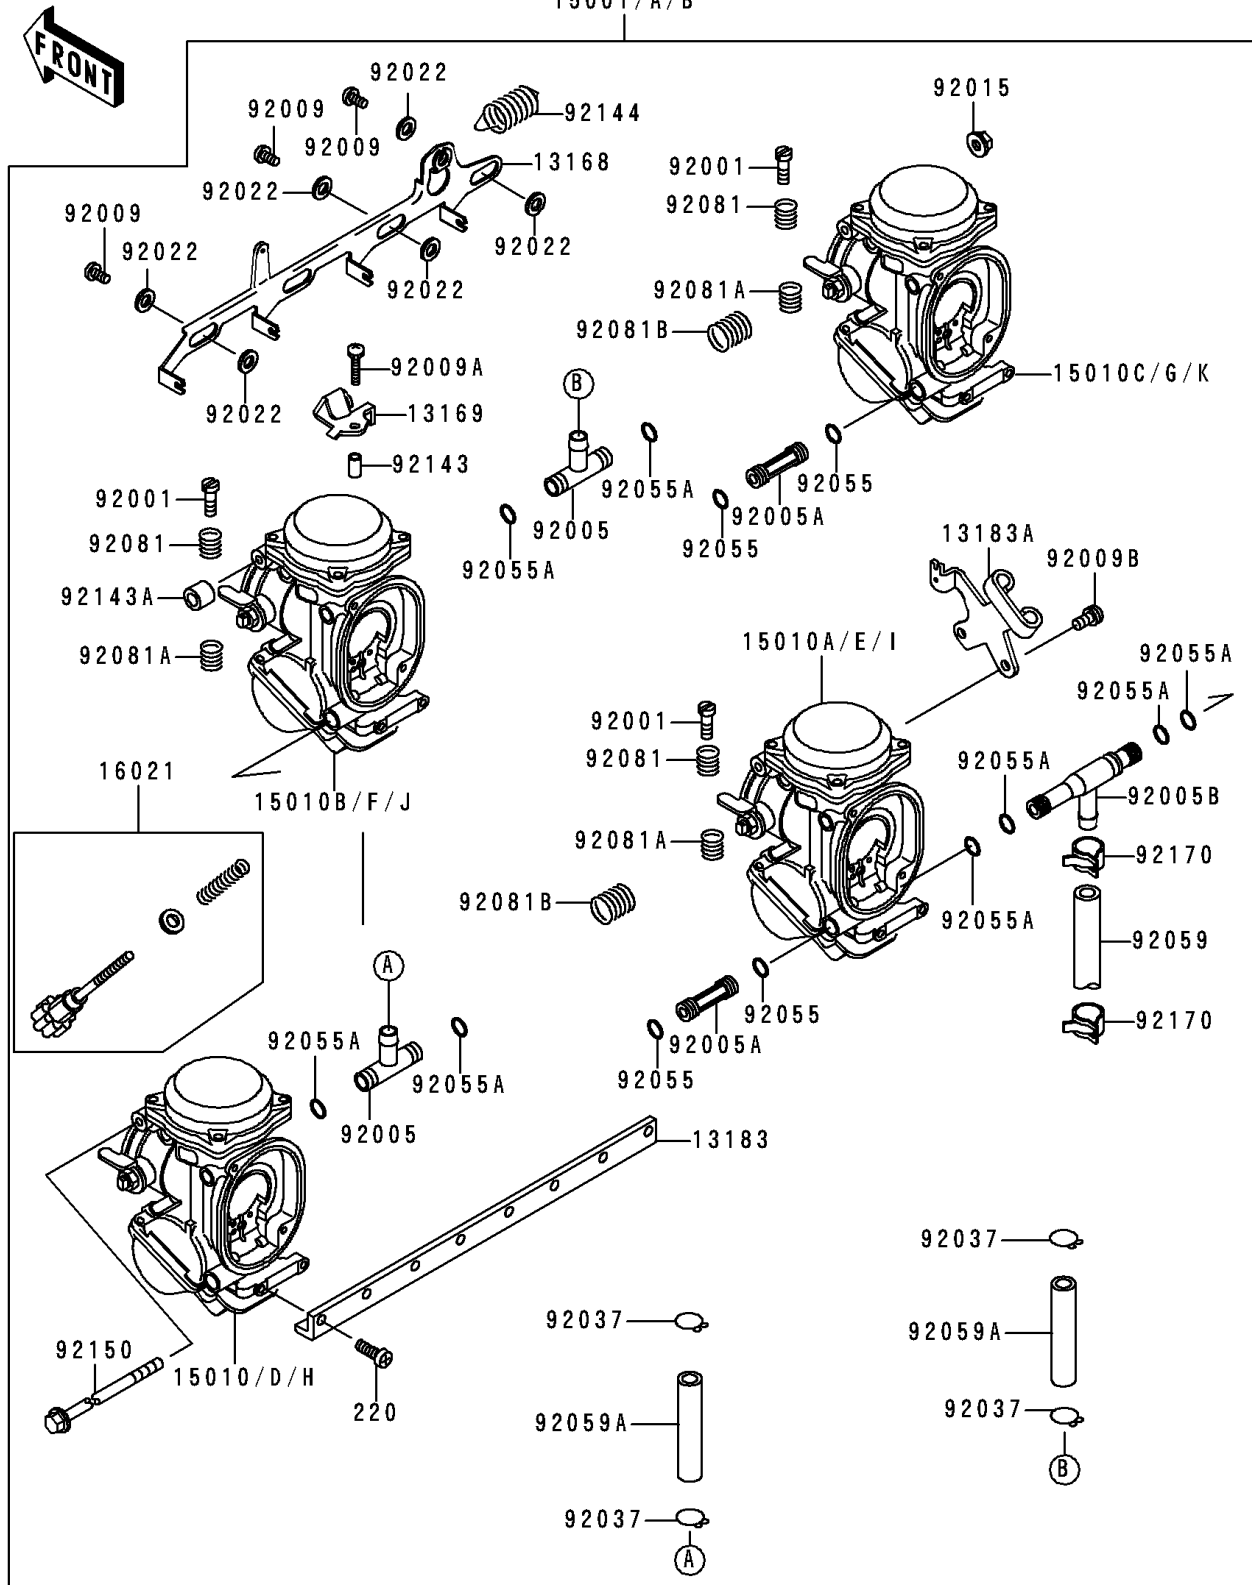

1993 Ninja® ZX™-6 PARTS DIAGRAM

Carburetor

15001/A/B

E1611

1993 Ninja® ZX™-6 PARTS LIST

Carburetor

ITEM NAME	PART NUMBER	QUANTITY
LEVER,STARTER (Ref # 13168)	13168-1462	1
PLATE,STARTER CABLE (Ref # 13169)	13169-1965	1
PLATE,CARBURETOR STAY (Ref # 13183)	13183-1608	1
PLATE,THROTTLE CABLE (Ref # 13183A)	13183-1610	1
SCREW-THROTTLE STOP (Ref # 16021)	16021-1160	1
BOLT,THROTTLE ADJUST (Ref # 92001)	92001-1998	1
FITTING,T-TYPE (Ref # 92005)	92005-1125	1
FITTING (Ref # 92005A)	92005-1157	1
FITTING,T-TYPE (Ref # 92005B)	92005-1214	1
SCREW (Ref # 92009)	92009-1262	1
SCREW,4X18 (Ref # 92009A)	92009-1446	1
SCREW (Ref # 92009B)	92009-1597	1
SCREW-PAN-CROS,5X14 (Ref # 220)	220D0514	1
NUT,FLANGED,5MM (Ref # 92015)	92015-1259	1
WASHER,6.1X11X0.8,POLYACETAL (Ref # 92022)	92022-1199	1
CLAMP,TUBE (Ref # 92037)	92037-1531	1
RING-O (Ref # 92055)	92055-1004	1
RING-O,FUEL FITTING (Ref # 92055A)	92055-1223	1
TUBE,7.3X12.5X240 (Ref # 92059)	92059-1487	1
TUBE,7X11X45 (Ref # 92059A)	92059-1738	1
SPRING,THROTTLE ADJUST UPP (Ref # 92081)	92081-1620	1
SPRING,THROTTLE ADJUST LWR (Ref # 92081A)	92081-1621	1
SPRING,THROTTLE ADJUST CNT (Ref # 92081B)	92081-1622	1
COLLAR,4X5.2X9.6 (Ref # 92143)	92143-1265	1
COLLAR (Ref # 92143A)	92143-1438	1
SPRING,STATER LEVER (Ref # 92144)	92144-1540	1
BOLT (Ref # 92150)	92150-1416	1
CLAMP,TUBE (Ref # 92170)	92170-1051	1
CARBURETOR-ASSY (Ref # 15001)	15001-1797	1