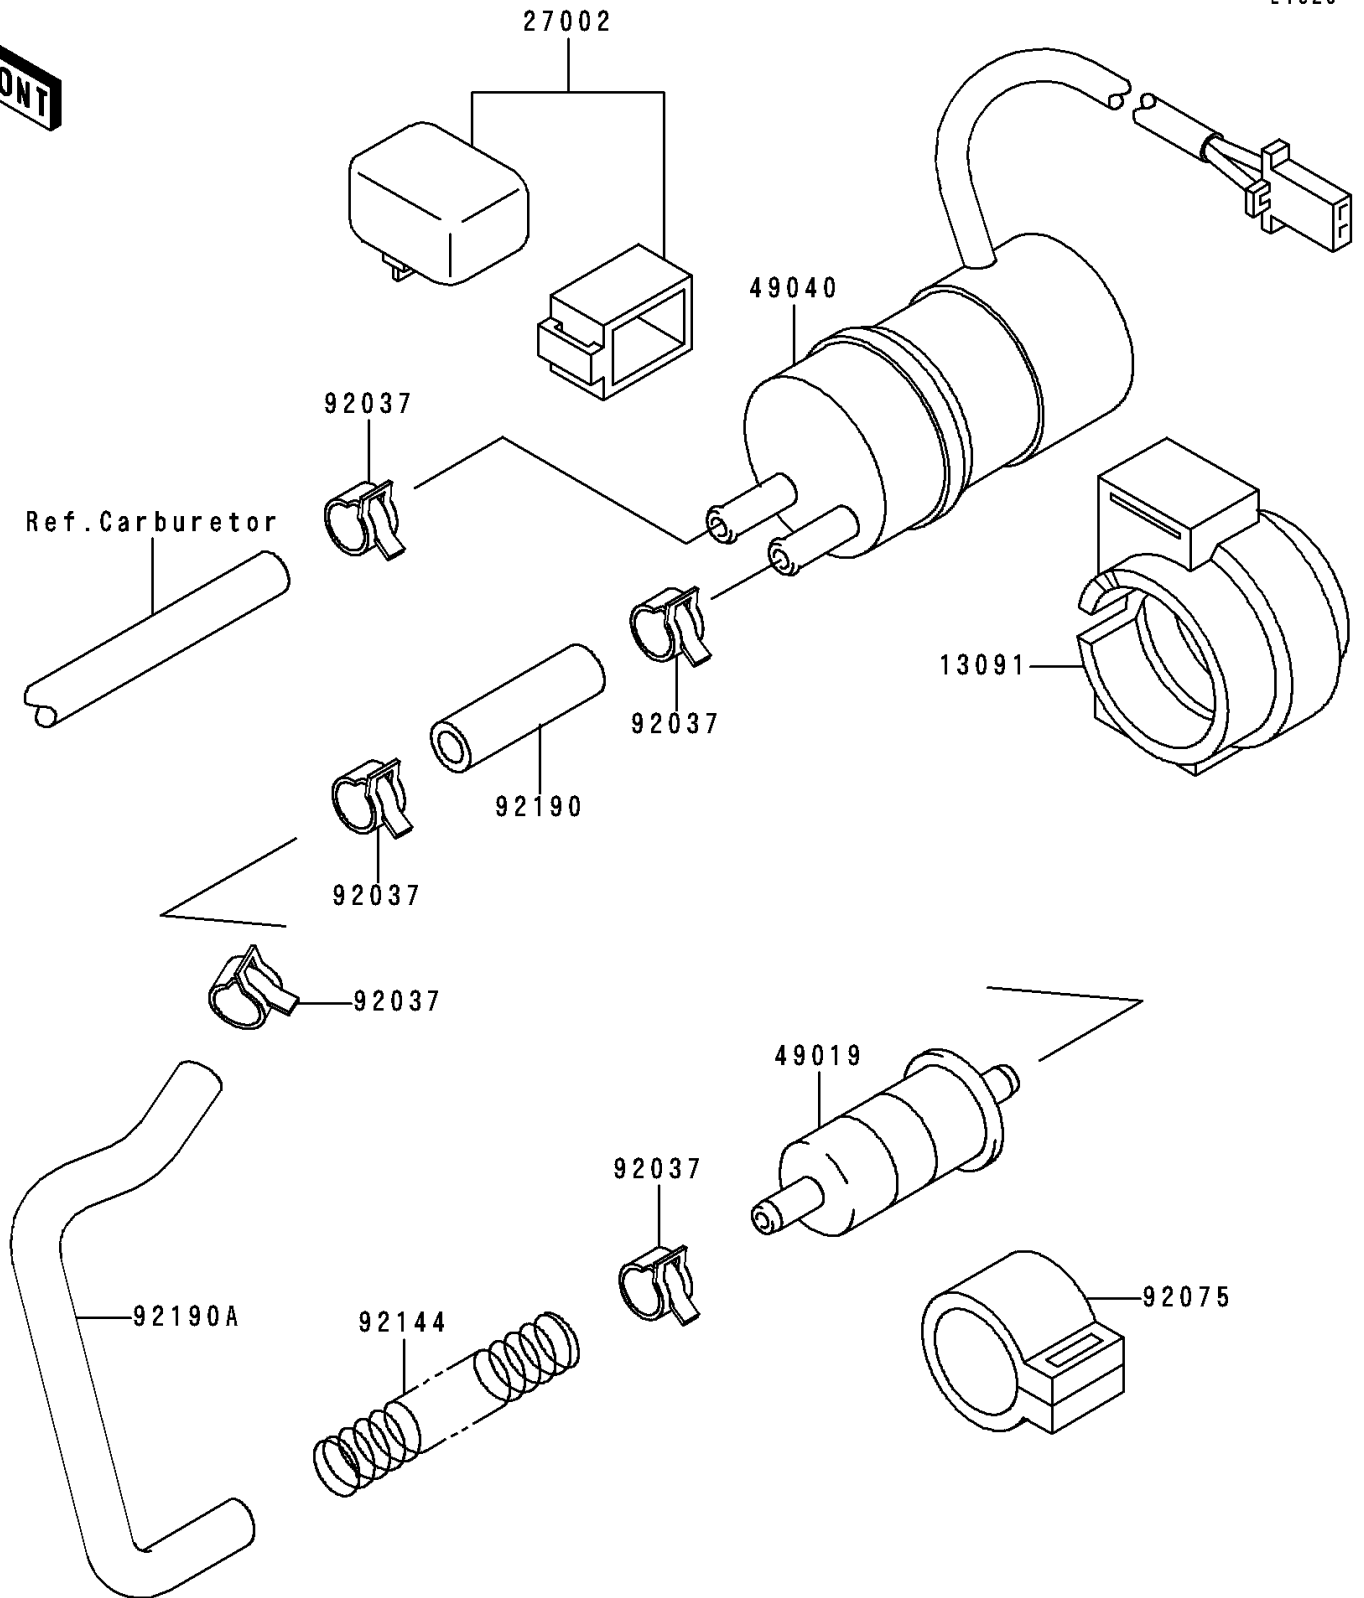

# 1994 Ninja® ZX™ -6 PARTS DIAGRAM

Fuel Pump

E1520

# 1994 Ninja® ZX™-6 PARTS LIST

## Fuel Pump

ITEM NAME	PART NUMBER	QUANTITY
HOLDER (Ref # 13091)	13091-1512	1
RELAY-ASSY (Ref # 27002)	27002-1065	1
FILTER-FUEL (Ref # 49019)	49019-1055	1
PUMP-FUEL (Ref # 49040)	49040-1057	1
CLAMP (Ref # 92037)	92037-1181	5
DAMPER,FUEL FILTER (Ref # 92075)	92075-1853	1
SPRING,TUBE (Ref # 92144)	92144-1698	1
TUBE,8X13X45 (Ref # 92190)	92190-1045	1
TUBE,TAP-FILTER (Ref # 92190A)	92190-1332	1