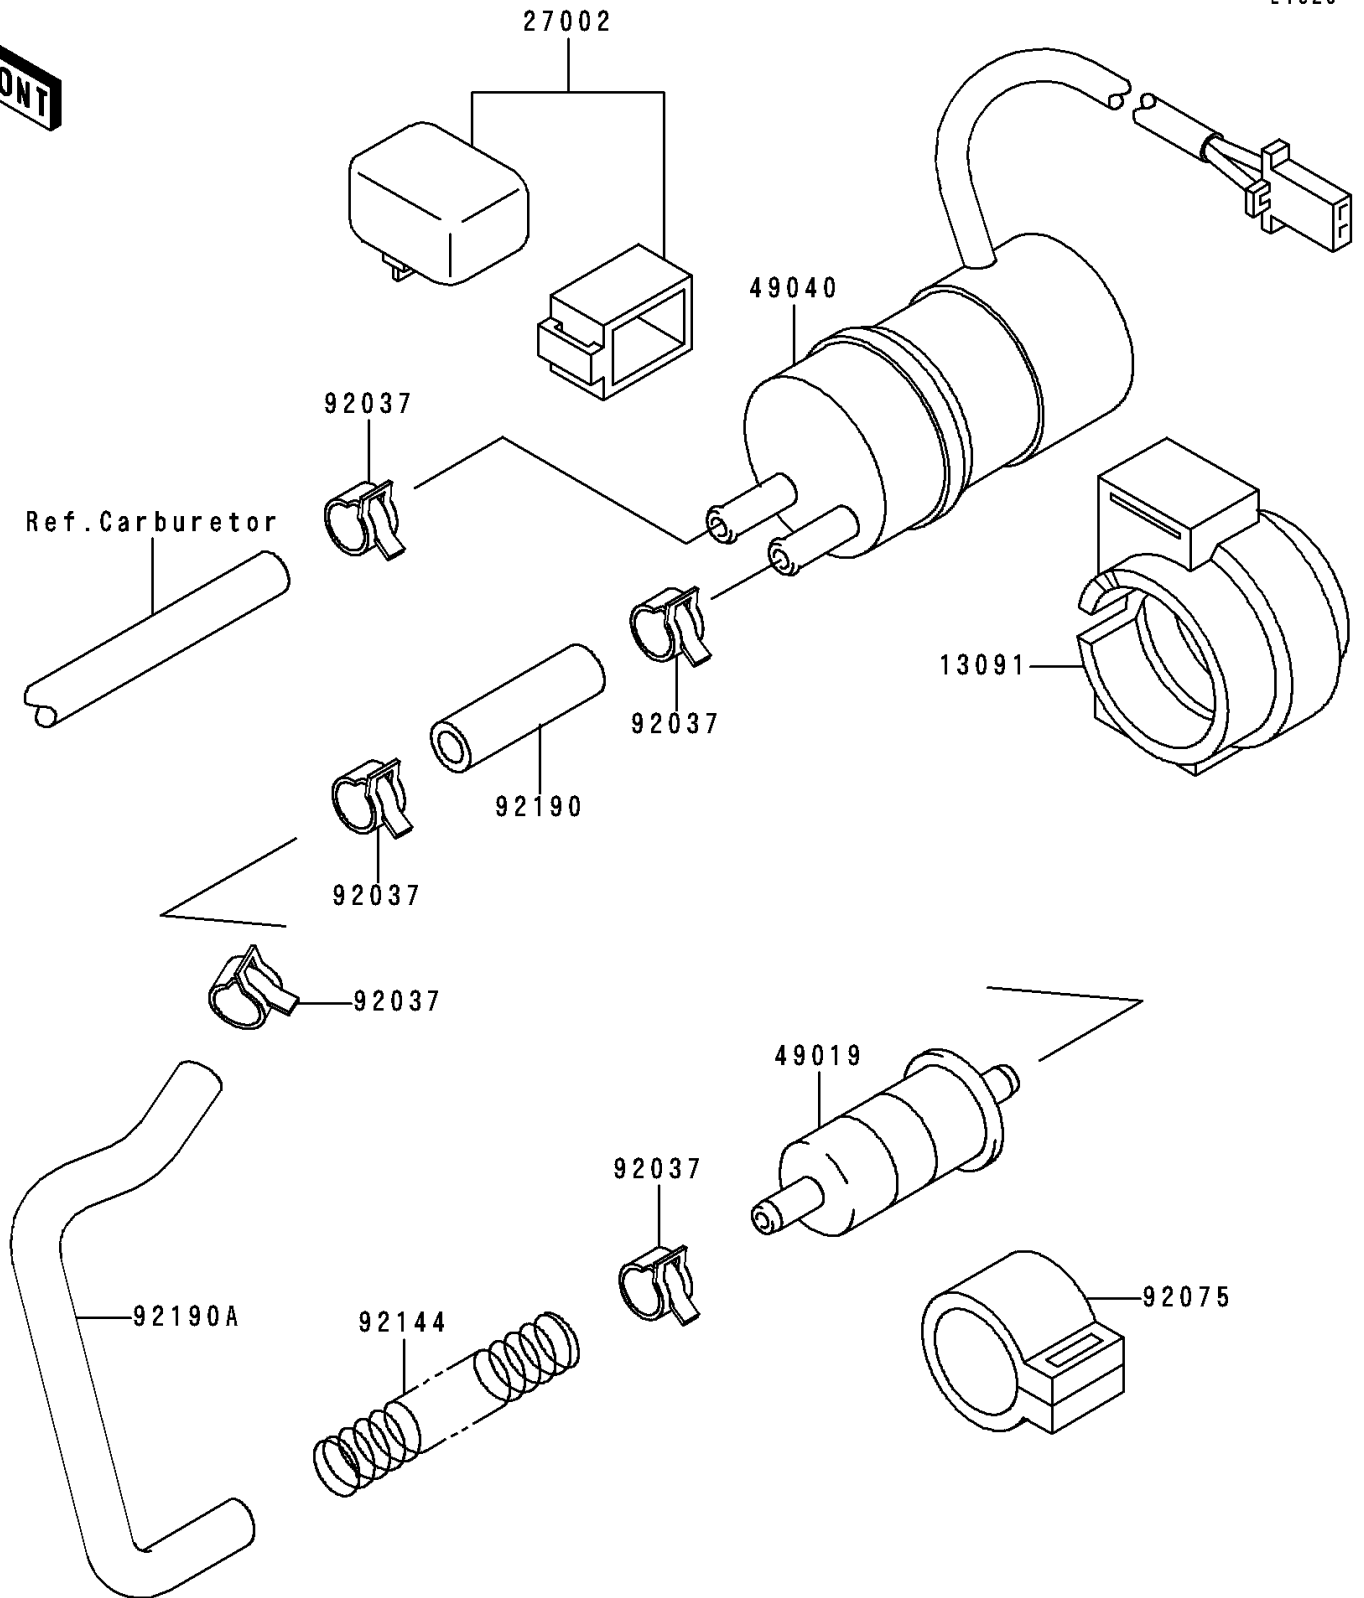

1993 Ninja® ZX™-6 PARTS DIAGRAM

Fuel Pump

E1520

1993 Ninja® ZX™-6 PARTS LIST

Fuel Pump

ITEM NAME	PART NUMBER	QUANTITY
HOLDER (Ref # 13091)	13091-1512	1
RELAY-ASSY (Ref # 27002)	27002-1065	1
FILTER-FUEL (Ref # 49019)	49019-1055	1
PUMP-FUEL (Ref # 49040)	49040-1057	1
CLAMP (Ref # 92037)	92037-1181	1
DAMPER,FUEL FILTER (Ref # 92075)	92075-1853	1
SPRING,TUBE (Ref # 92144)	92144-1698	1
TUBE,8X13X45 (Ref # 92190)	92190-1045	1
TUBE,TAP-FILTER (Ref # 92190A)	92190-1332	1