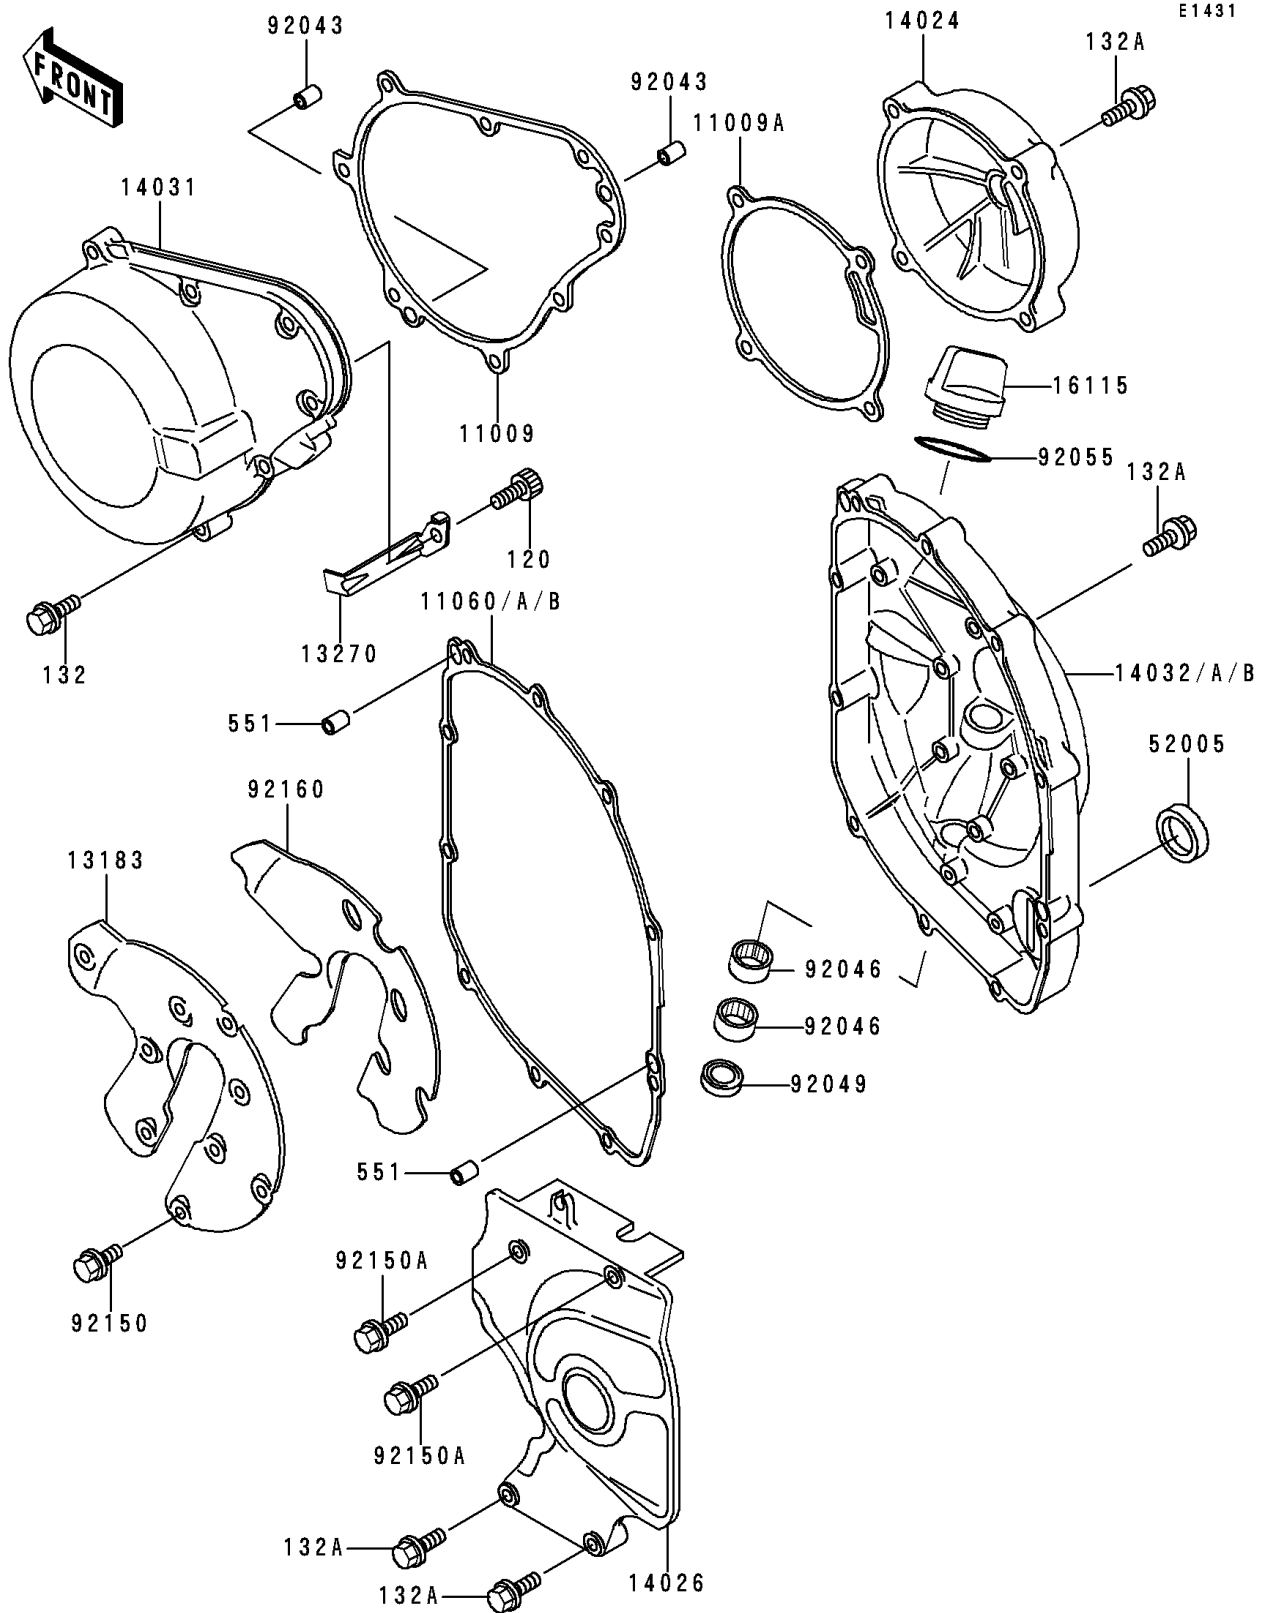

1993 Ninja® ZX™-6 PARTS DIAGRAM

Engine Cover(s)

1993 Ninja® ZX™-6 PARTS LIST

Engine Cover(s)

ITEM NAME	PART NUMBER	QUANTITY
BOLT-SOCKET,6X10 (Ref # 120)	120P0610	1
BOLT-FLANGED-SMALL (Ref # 132)	132E0630	1
BOLT-FLANGED-SMALL (Ref # 132A)	132E0635	1
PIN-DOWEL,8X14 (Ref # 551)	551A0814	1
GASKET,GENERATOR COVER (Ref # 11009)	11009-1868	1
GASKET,PULSING COVER (Ref # 11009A)	11009-1869	1
GASKET,CLUTCH COVER (Ref # 11060A)	11060-1639	1
GASKET,CLUTCH COVER (Ref # 11060B)	11060-1645	1
PLATE (Ref # 13183)	13183-1532	1
PLATE,LEAD WIRE (Ref # 13270)	13270-1475	1
COVER,PULSING (Ref # 14024)	14024-1881	1
COVER-CHAIN (Ref # 14026)	14026-1216	1
COVER-GENERATOR (Ref # 14031)	14031-1247	1
COVER-CLUTCH (Ref # 14032)	14032-1286	1
COVER-CLUTCH (Ref # 14032B)	14032-1388	1
CAP-OIL FILLER (Ref # 16115)	16115-1009	1
GAUGE,OIL LEVEL (Ref # 52005)	52005-1057	1
PIN,6.2X8X14 (Ref # 92043)	92043-1263	1
BEARING-NEEDLE,HK1210 (Ref # 92046)	92046-1010	1
SEAL-OIL,TB12205.5 (Ref # 92049)	92049-1271	1
RING-O,31.5X2.6 (Ref # 92055)	92055-049	1
BOLT,5X8 (Ref # 92150)	92150-1406	1
BOLT,6X50 (Ref # 92150A)	92150-1885	1
DAMPER (Ref # 92160)	92160-1195	1