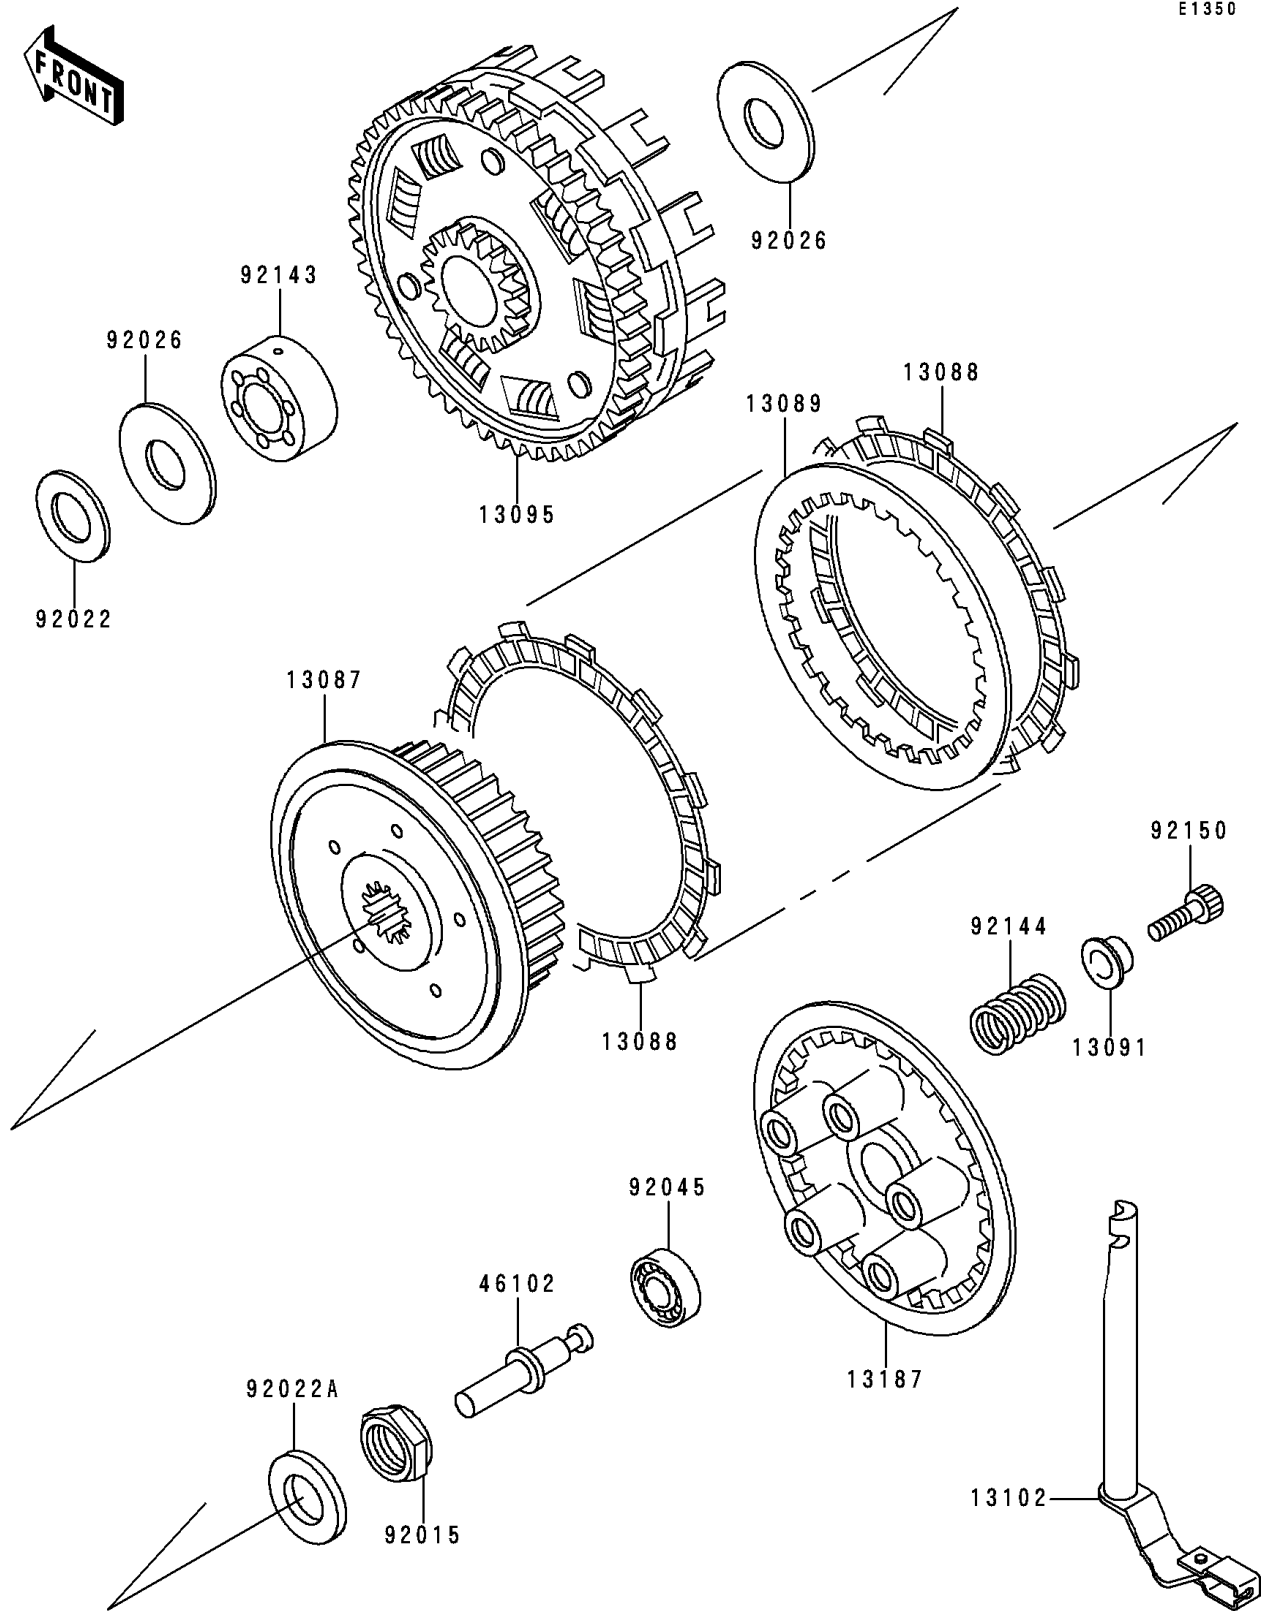

1994 Ninja® ZX™ -6 PARTS DIAGRAM

Clutch

E1350

1994 Ninja® ZX™-6 PARTS LIST

Clutch

ITEM NAME	PART NUMBER	QUANTITY
HUB-CLUTCH (Ref # 13087)	13087-042	1
PLATE-FRICTION (Ref # 13088)	13088-1087	7
PLATE-CLUTCH,T=2.3 (Ref # 13089)	13089-1004	6
HOLDER,CLUTCH SPRING (Ref # 13091)	13091-1840	5
HOUSING-COMP-CLUTCH (Ref # 13095)	13095-1304	1
RELEASE-COMP-CLUTCH (Ref # 13102)	13102-1123	1
PLATE-CLUTCH OPERATING (Ref # 13187)	13187-1006	1
ROD,CLUTCH (Ref # 46102)	46102-1030	1
NUT,20MM (Ref # 92015)	92015-1555	1
WASHER,25.5X38X1 (Ref # 92022)	92022-145	1
WASHER (Ref # 92022A)	92022-1868	1
SPACER,25X66X2.0 (Ref # 92026)	92026-1383	2
BEARING-BALL,6001C3ML01 (Ref # 92045)	92045-1235	1
COLLAR (Ref # 92143)	92143-1387	1
SPRING,CLUTCH (Ref # 92144)	92144-1731	5
BOLT,SOCKET,6X35 (Ref # 92150)	92150-1713	5