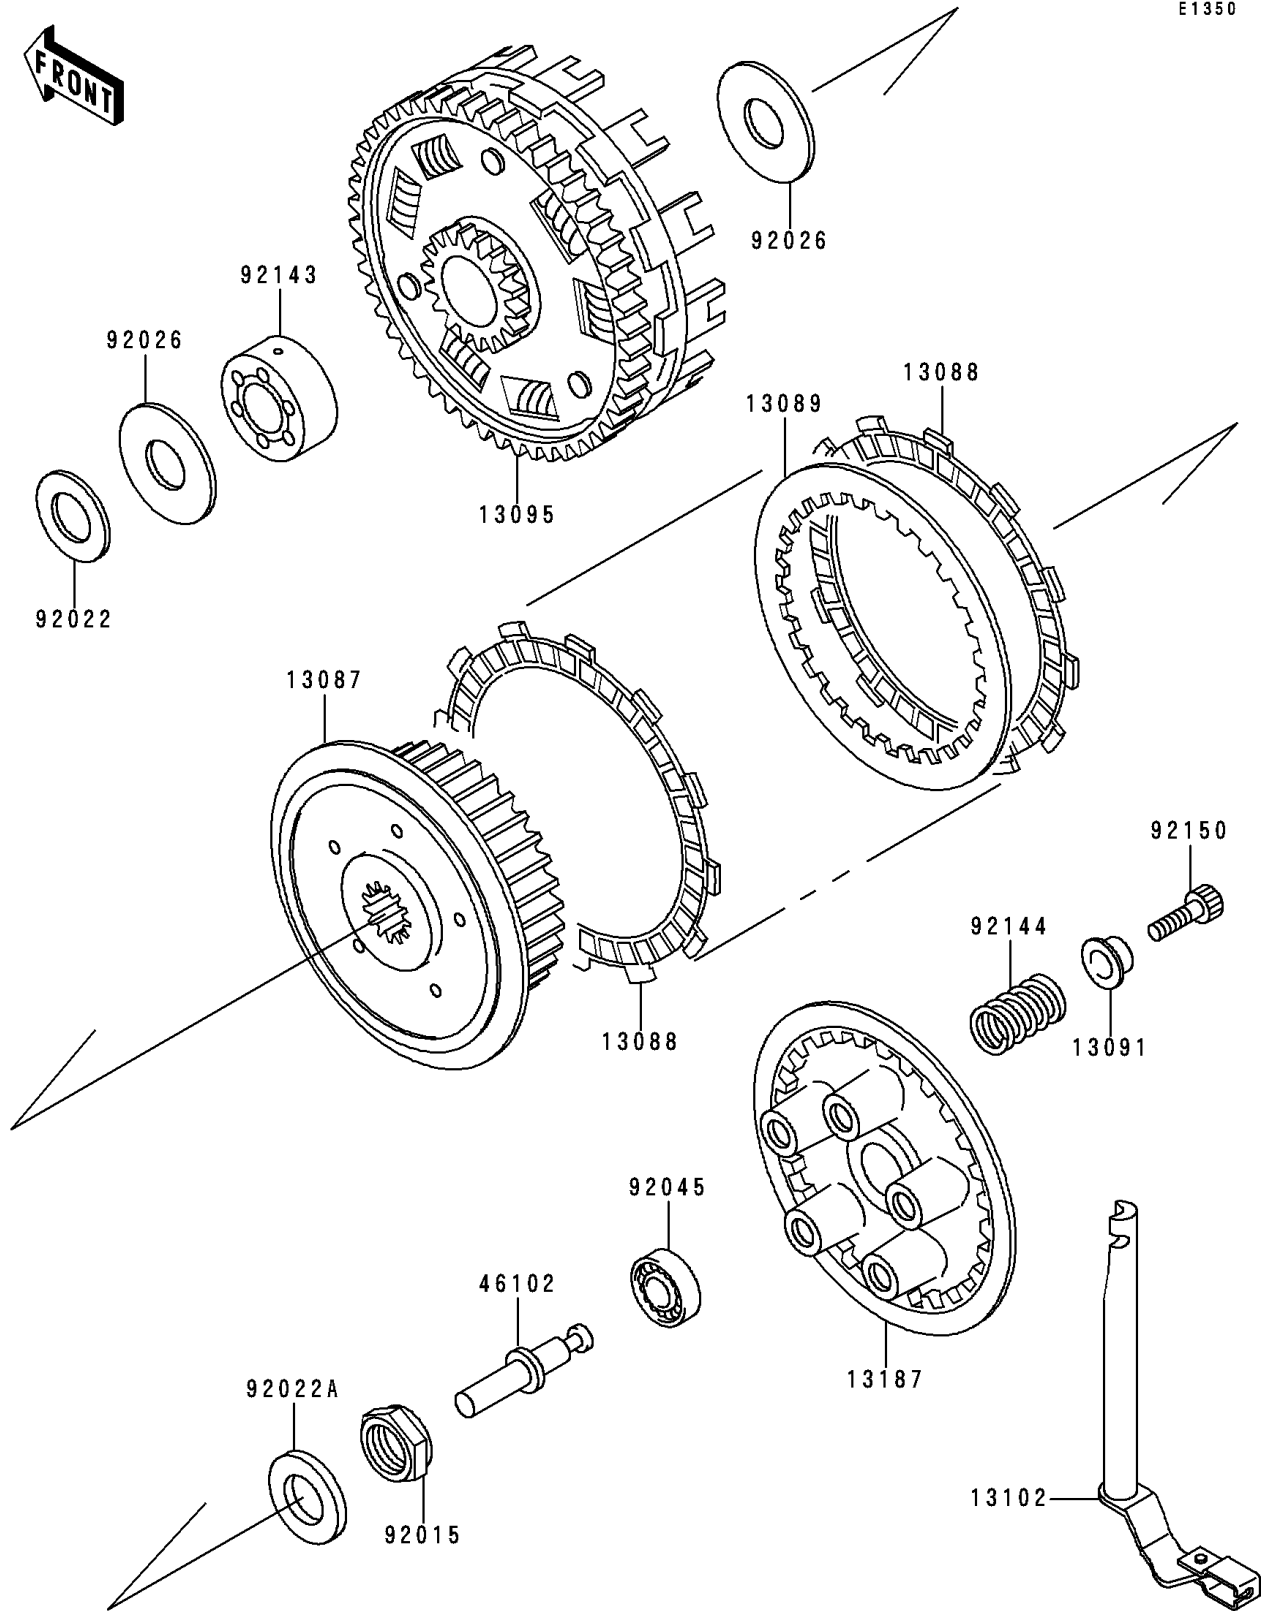

1993 Ninja® ZX™-6 PARTS DIAGRAM

Clutch

E1350

1993 Ninja® ZX™-6 PARTS LIST

Clutch

ITEM NAME	PART NUMBER	QUANTITY
HUB-CLUTCH (Ref # 13087)	13087-042	1
PLATE-FRICTION (Ref # 13088)	13088-1087	1
PLATE-CLUTCH,T=2.3 (Ref # 13089)	13089-1004	1
HOLDER,CLUTCH SPRING (Ref # 13091)	13091-1840	1
HOUSING-COMP-CLUTCH (Ref # 13095)	13095-1304	1
RELEASE-COMP-CLUTCH (Ref # 13102)	13102-1123	1
PLATE-CLUTCH OPERATING (Ref # 13187)	13187-1006	1
ROD,CLUTCH (Ref # 46102)	46102-1030	1
NUT,20MM (Ref # 92015)	92015-1555	1
WASHER,25.5X38X1 (Ref # 92022)	92022-145	1
WASHER (Ref # 92022A)	92022-1868	1
SPACER,25X66X2.0 (Ref # 92026)	92026-1383	1
BEARING-BALL,6001C3ML01 (Ref # 92045)	92045-1235	1
COLLAR (Ref # 92143)	92143-1387	1
SPRING,CLUTCH (Ref # 92144)	92144-1731	1
BOLT,SOCKET,6X35 (Ref # 92150)	92150-1713	1