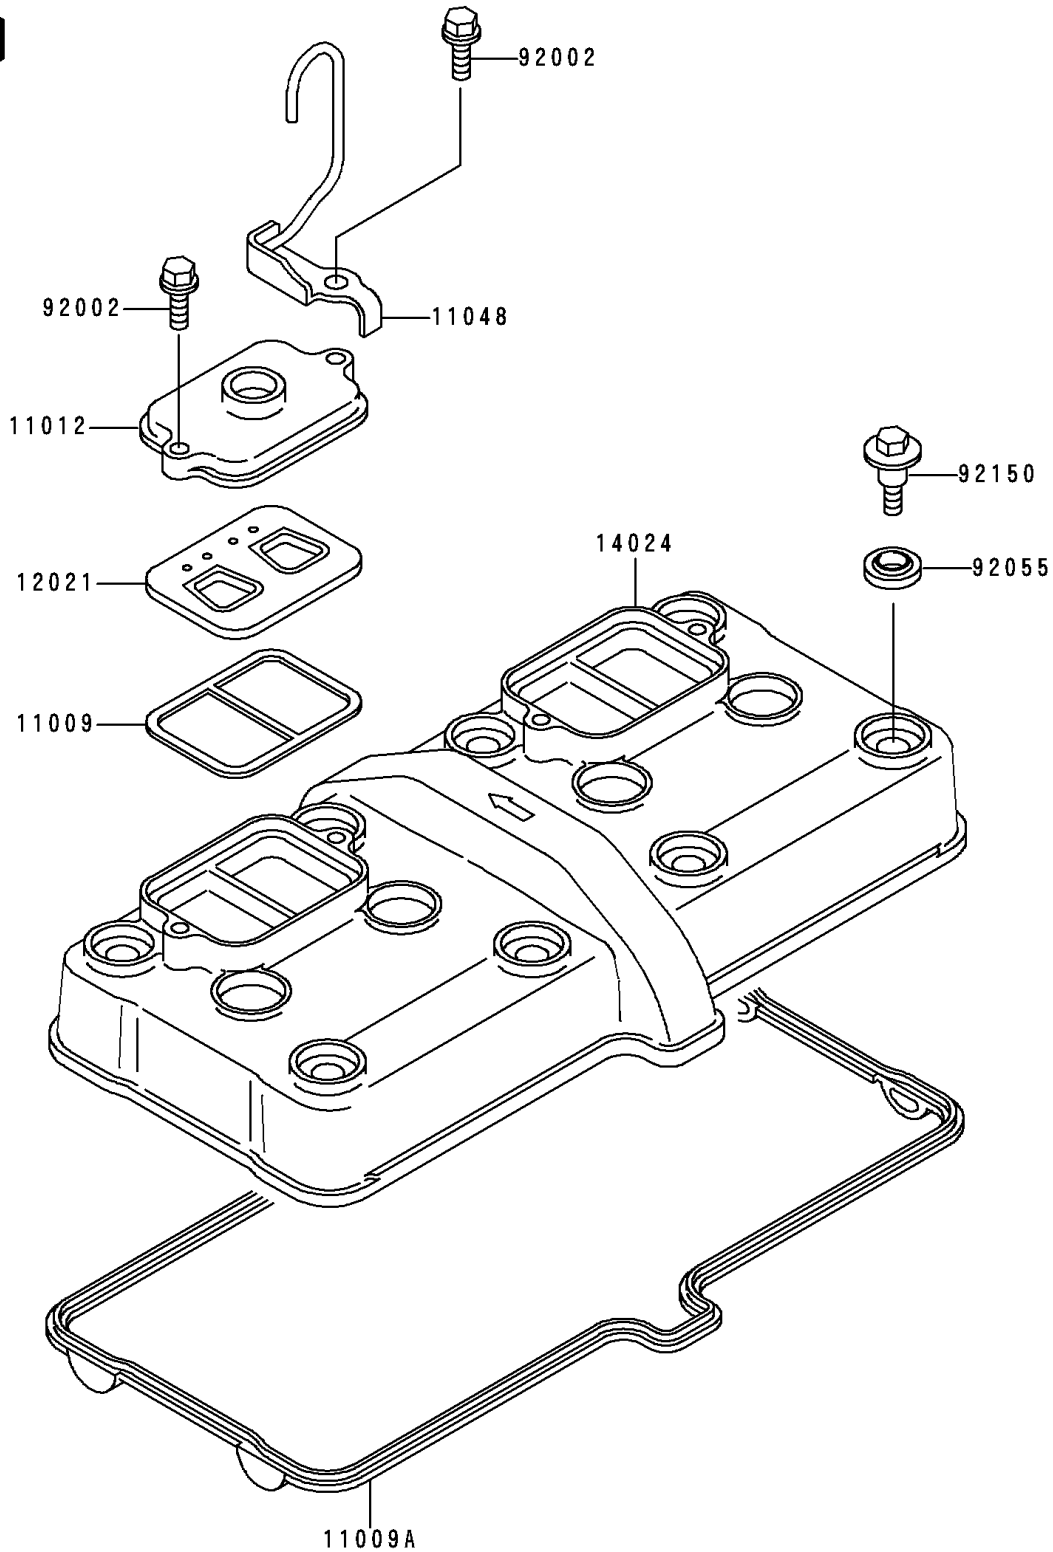

1994 Ninja[®] ZX[™]-6 PARTS DIAGRAM

Cylinder Head Cover

E1112

1994 Ninja® ZX™-6 PARTS LIST

Cylinder Head Cover

| ITEM NAME | PART NUMBER | QUANTITY |
|---------------------------------------|-------------|----------|
| GASKET, REED VALVE (Ref # 11009) | 11009-1857 | 2 |
| GASKET, HEAD COVER (Ref # 11009A) | 11009-1991 | 1 |
| CAP, REED VALVE (Ref # 11012) | 11012-1758 | 2 |
| BRACKET, THROTTLE CABLE (Ref # 11048) | 11048-1204 | 1 |
| VALVE-ASSY-REED (Ref # 12021) | 12021-1053 | 2 |
| COVER, HEAD (Ref # 14024) | 14024-1875 | 1 |
| BOLT, 6X20 (Ref # 92002) | 92002-1237 | 4 |
| RING-O, HEAD COVER BOLT (Ref # 92055) | 92055-1352 | 8 |
| BOLT, HEAD COVER (Ref # 92150) | 92150-1447 | 8 |