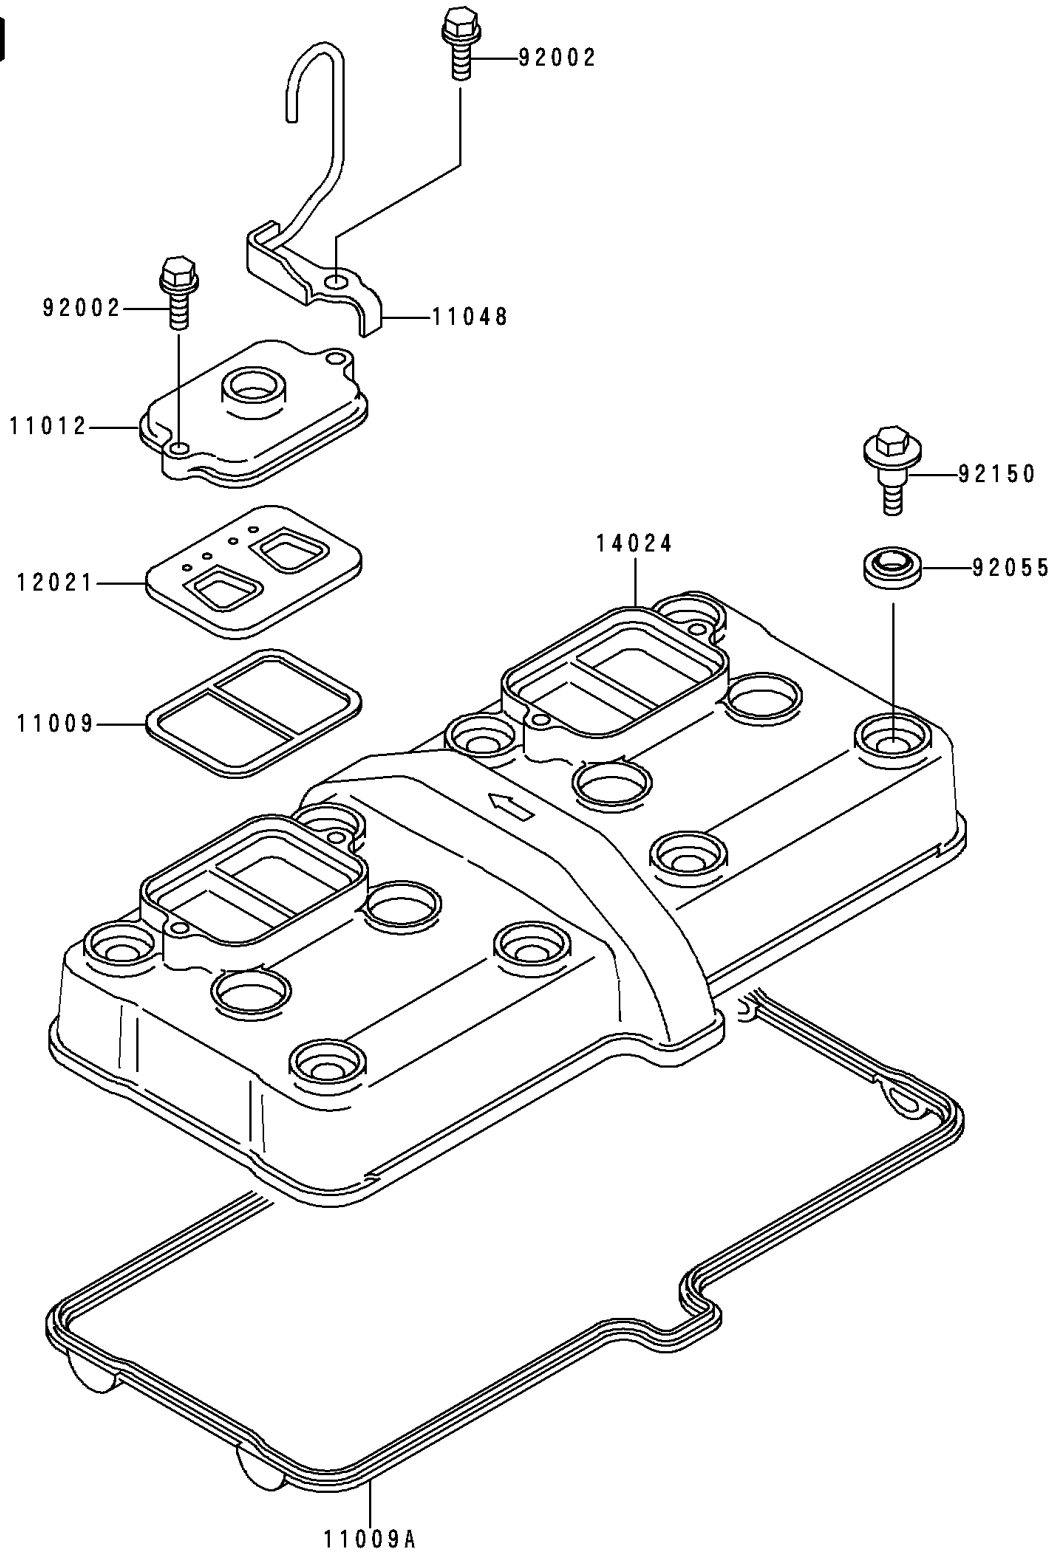

1994 Ninja® ZX™ -6 PARTS DIAGRAM

Cylinder Head Cover

E1112

1994 Ninja® ZX™-6 PARTS LIST

Cylinder Head Cover

ITEM NAME	PART NUMBER	QUANTITY
GASKET, REED VALVE (Ref # 11009)	11009-1857	2
GASKET, HEAD COVER (Ref # 11009A)	11009-1991	1
CAP, REED VALVE (Ref # 11012)	11012-1758	2
BRACKET, THROTTLE CABLE (Ref # 11048)	11048-1204	1
VALVE-ASSY-REED (Ref # 12021)	12021-1053	2
COVER, HEAD (Ref # 14024)	14024-1875	1
BOLT, 6X20 (Ref # 92002)	92002-1237	4
RING-O, HEAD COVER BOLT (Ref # 92055)	92055-1352	8
BOLT, HEAD COVER (Ref # 92150)	92150-1447	8