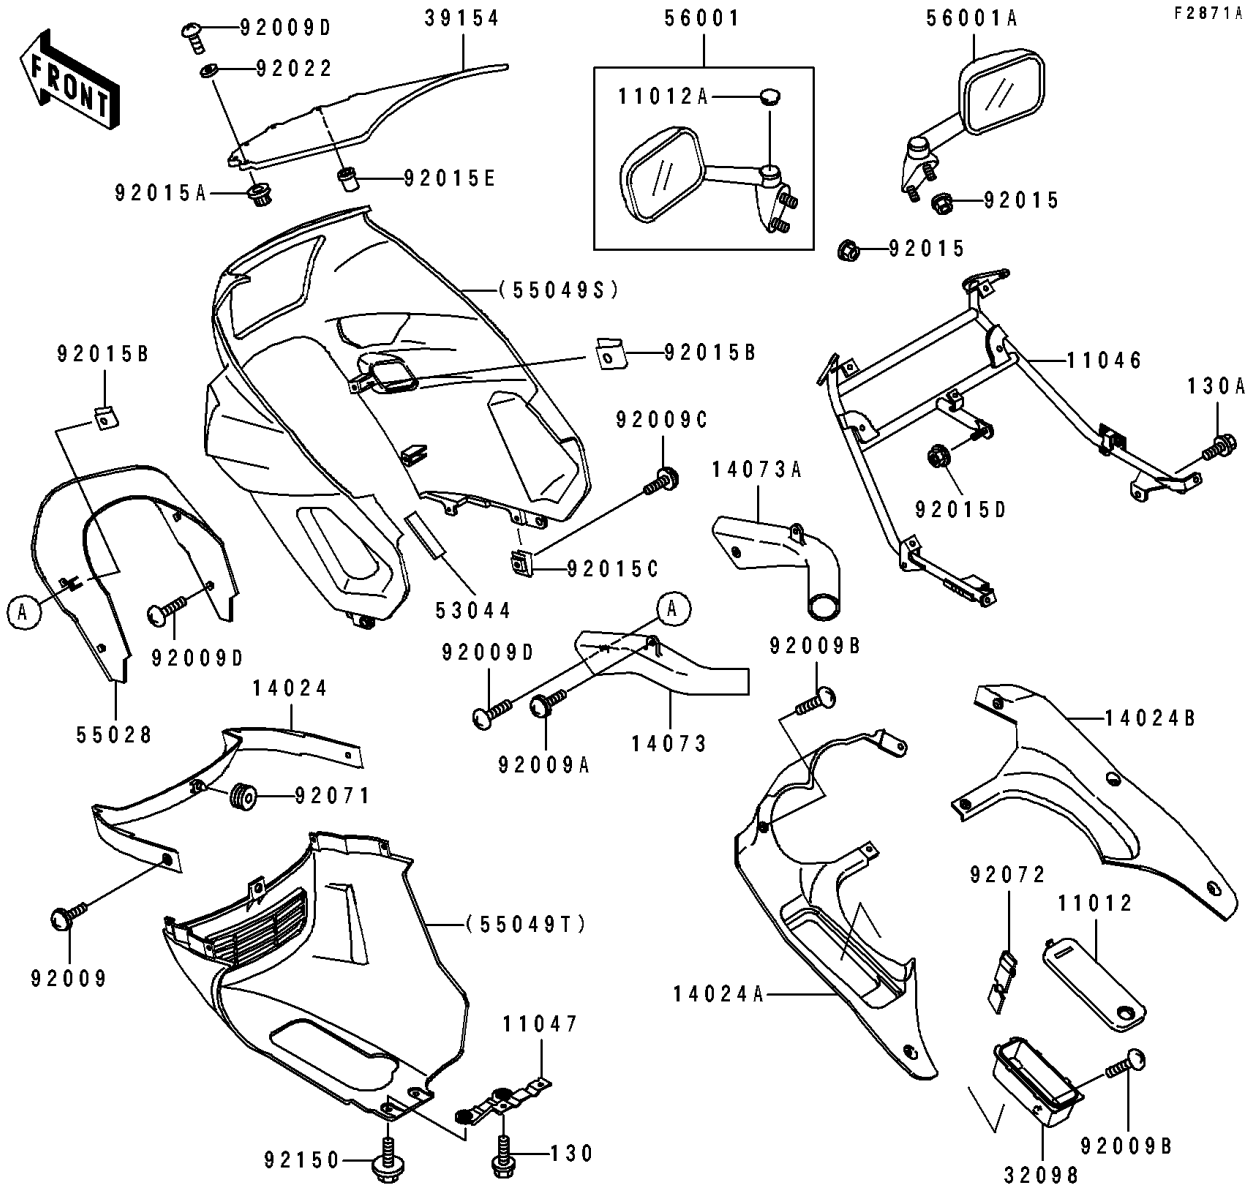

# 1993 Ninja® ZX™ -6 PARTS DIAGRAM

Cowling(ZX600-D4)

# 1993 Ninja® ZX™ -6 PARTS LIST

Cowling(ZX600-D4)

ITEM NAME	PART NUMBER	QUANTITY
CAP,INNER COWLING,LH (Ref # 11012)	11012-1735	1
CAP,MIRROR,BLACK (Ref # 11012A)	11012-1751-6Z	2
BRACKET,COWLING (Ref # 11046)	11046-1962	1
BRACKET,LWR COWLING (Ref # 11047)	11047-1091	1
COVER,COWLING,CNT,G.GRAY (Ref # 14024)	14024-1877-HN	1
COVER,INNER COWLING,LH (Ref # 14024A)	14024-1901	1
COVER,INNER COWLING,RH (Ref # 14024B)	14024-1902	1
DUCT,AIR INTAKE,LH (Ref # 14073)	14073-1426	1
DUCT,AIR INTAKE,RH (Ref # 14073A)	14073-1427	1
CASE-TOOL (Ref # 32098)	32098-1093	1
WINDSHIELD (Ref # 39154)	39154-1109	1
TRIM (Ref # 53044)	53044-1218	2
COWLING,FR,M.N.BLUE (Ref # 55028)	55028-1244-TK	1
COWLING.,UPP,BLUE/ROSE (Ref # 55049S)	55049-5127-TG	1
COWLING.,LWR,BLUE/EVENTIDE (Ref # 55049T)	55049-5128-TJ	1
MIRROR-ASSY,LH,M.N.BLUE (Ref # 56001)	56001-1394-C6	1
MIRROR-ASSY,RH,M.N.BLUE (Ref # 56001A)	56001-1395-C6	1
SCREW,6X14,WHITE (Ref # 92009)	92009-1287	2
SCREW,6X14 (Ref # 92009A)	92009-1288	2
SCREW,6X14 (Ref # 92009B)	92009-1611	7
SCREW,6X16 (Ref # 92009C)	92009-1621	4
SCREW,5X16 (Ref # 92009D)	92009-1654	12
NUT,FLANGED,6MM (Ref # 92015)	92015-1233	4
NUT,5MM,COWLING (Ref # 92015A)	92015-1343	2
NUT,5MM (Ref # 92015B)	92015-1573	6
NUT,6MM (Ref # 92015C)	92015-1602	4
NUT,FLANGED,LOCK,8MM (Ref # 92015D)	92015-1696	1
NUT,WELL,5MM (Ref # 92015E)	92015-1757	4
WASHER,NYLON,5.3X11.5X1.5 (Ref # 92022)	92022-1521	6

# 1993 Ninja<sup>®</sup> ZX<sup>™</sup>-6 PARTS LIST

Cowling(ZX600-D4)

ITEM NAME	PART NUMBER	QUANTITY
GROMMET (Ref # 92071)	92071-056	1
BAND,L=300 (Ref # 92072)	92072-1235	1
BOLT,6X14 (Ref # 92150)	92150-1133	2
BOLT-FLANGED (Ref # 130)	130J0612	2
BOLT-FLANGED (Ref # 130A)	130J0812	2