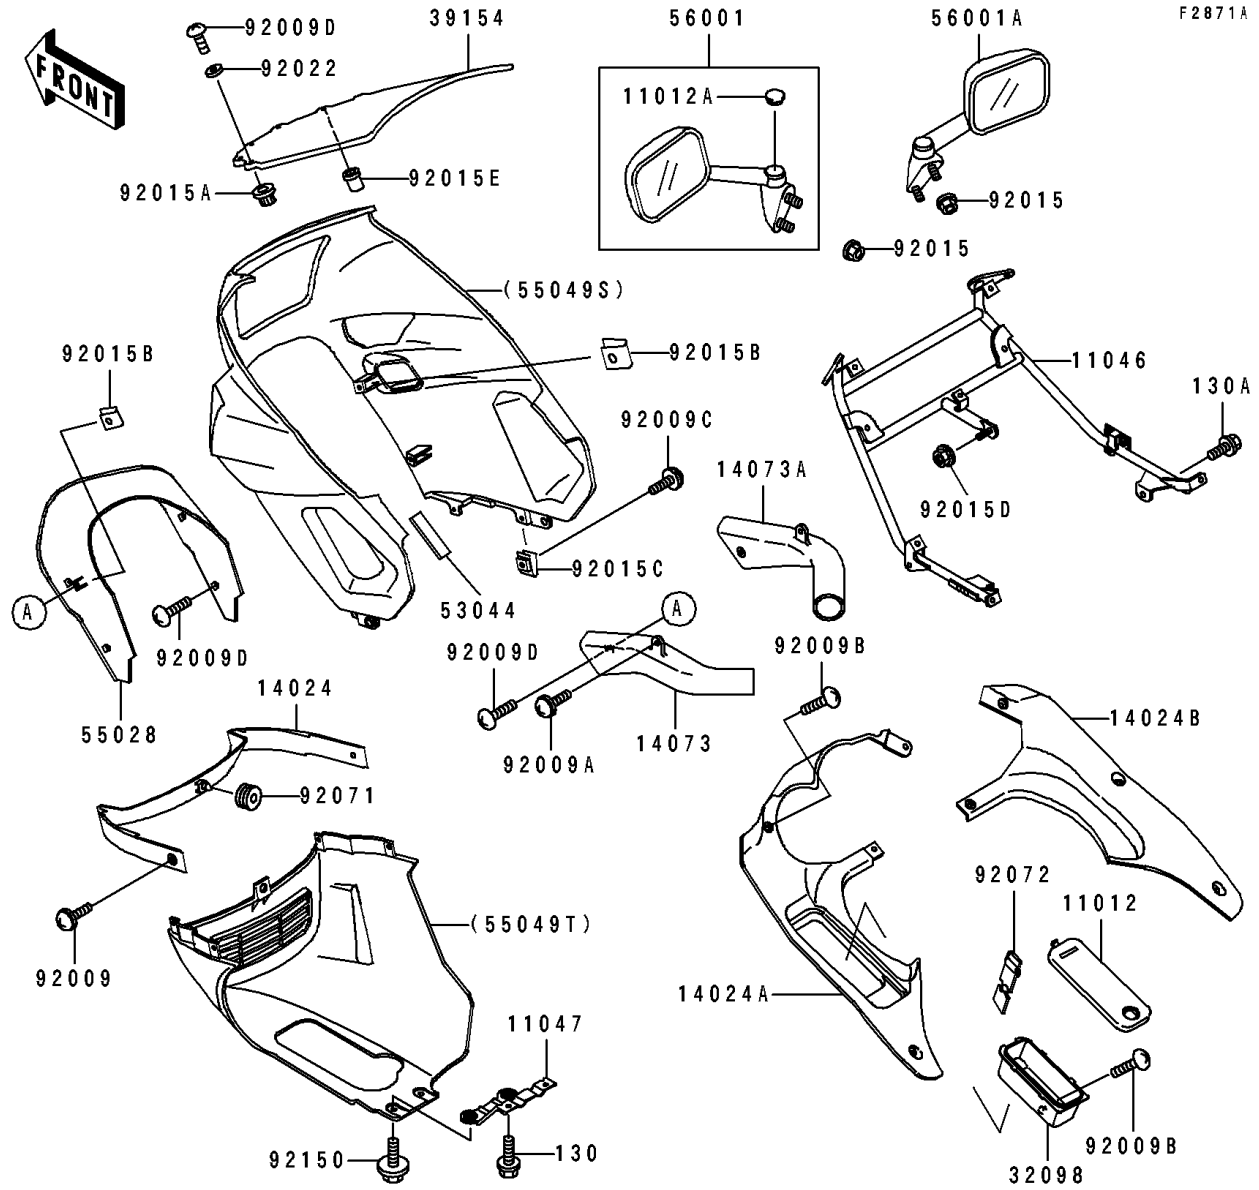

1993 Ninja® ZX™ -6 PARTS DIAGRAM

Cowling(ZX600-D4)

1993 Ninja® ZX™ -6 PARTS LIST

Cowling(ZX600-D4)

ITEM NAME	PART NUMBER	QUANTITY
CAP,INNER COWLING,LH (Ref # 11012)	11012-1735	1
CAP,MIRROR,BLACK (Ref # 11012A)	11012-1751-6Z	2
BRACKET,COWLING (Ref # 11046)	11046-1962	1
BRACKET,LWR COWLING (Ref # 11047)	11047-1091	1
COVER,COWLING,CNT,G.GRAY (Ref # 14024)	14024-1877-HN	1
COVER,INNER COWLING,LH (Ref # 14024A)	14024-1901	1
COVER,INNER COWLING,RH (Ref # 14024B)	14024-1902	1
DUCT,AIR INTAKE,LH (Ref # 14073)	14073-1426	1
DUCT,AIR INTAKE,RH (Ref # 14073A)	14073-1427	1
CASE-TOOL (Ref # 32098)	32098-1093	1
WINDSHIELD (Ref # 39154)	39154-1109	1
TRIM (Ref # 53044)	53044-1218	2
COWLING,FR,M.N.BLUE (Ref # 55028)	55028-1244-TK	1
COWLING.,UPP,BLUE/ROSE (Ref # 55049S)	55049-5127-TG	1
COWLING.,LWR,BLUE/EVENTIDE (Ref # 55049T)	55049-5128-TJ	1
MIRROR-ASSY,LH,M.N.BLUE (Ref # 56001)	56001-1394-C6	1
MIRROR-ASSY,RH,M.N.BLUE (Ref # 56001A)	56001-1395-C6	1
SCREW,6X14,WHITE (Ref # 92009)	92009-1287	2
SCREW,6X14 (Ref # 92009A)	92009-1288	2
SCREW,6X14 (Ref # 92009B)	92009-1611	7
SCREW,6X16 (Ref # 92009C)	92009-1621	4
SCREW,5X16 (Ref # 92009D)	92009-1654	12
NUT,FLANGED,6MM (Ref # 92015)	92015-1233	4
NUT,5MM,COWLING (Ref # 92015A)	92015-1343	2
NUT,5MM (Ref # 92015B)	92015-1573	6
NUT,6MM (Ref # 92015C)	92015-1602	4
NUT,FLANGED,LOCK,8MM (Ref # 92015D)	92015-1696	1
NUT,WELL,5MM (Ref # 92015E)	92015-1757	4
WASHER,NYLON,5.3X11.5X1.5 (Ref # 92022)	92022-1521	6

1993 Ninja® ZX™-6 PARTS LIST

Cowling(ZX600-D4)

ITEM NAME	PART NUMBER	QUANTITY
GROMMET (Ref # 92071)	92071-056	1
BAND,L=300 (Ref # 92072)	92072-1235	1
BOLT,6X14 (Ref # 92150)	92150-1133	2
BOLT-FLANGED (Ref # 130)	130J0612	2
BOLT-FLANGED (Ref # 130A)	130J0812	2