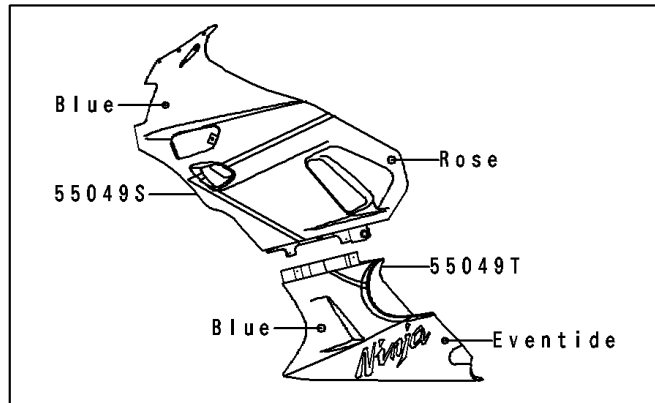

1993 Ninja® ZX™ -6 PARTS DIAGRAM

Cowling(ZX600-D4)

1993 Ninja® ZX™ -6 PARTS LIST

Cowling(ZX600-D4)

ITEM NAME	PART NUMBER	QUANTITY
CAP,INNER COWLING,LH (Ref # 11012)	11012-1735	1
CAP,MIRROR,BLACK (Ref # 11012A)	11012-1751-6Z	2
BRACKET,COWLING (Ref # 11046)	11046-1962	1
BRACKET,LWR COWLING (Ref # 11047)	11047-1091	1
COVER,COWLING,CNT,G.GRAY (Ref # 14024)	14024-1877-HN	1
COVER,INNER COWLING,LH (Ref # 14024A)	14024-1901	1
COVER,INNER COWLING,RH (Ref # 14024B)	14024-1902	1
DUCT,AIR INTAKE,LH (Ref # 14073)	14073-1426	1
DUCT,AIR INTAKE,RH (Ref # 14073A)	14073-1427	1
CASE-TOOL (Ref # 32098)	32098-1093	1
WINDSHIELD (Ref # 39154)	39154-1109	1
TRIM (Ref # 53044)	53044-1218	2
COWLING,FR,M.N.BLUE (Ref # 55028)	55028-1244-TK	1
COWLING.,UPP,BLUE/ROSE (Ref # 55049S)	55049-5127-TG	1
COWLING.,LWR,BLUE/EVENTIDE (Ref # 55049T)	55049-5128-TJ	1
MIRROR-ASSY,LH,M.N.BLUE (Ref # 56001)	56001-1394-C6	1
MIRROR-ASSY,RH,M.N.BLUE (Ref # 56001A)	56001-1395-C6	1
SCREW,6X14,WHITE (Ref # 92009)	92009-1287	2
SCREW,6X14 (Ref # 92009A)	92009-1288	2
SCREW,6X14 (Ref # 92009B)	92009-1611	7
SCREW,6X16 (Ref # 92009C)	92009-1621	4
SCREW,5X16 (Ref # 92009D)	92009-1654	12
NUT,FLANGED,6MM (Ref # 92015)	92015-1233	4
NUT,5MM,COWLING (Ref # 92015A)	92015-1343	2
NUT,5MM (Ref # 92015B)	92015-1573	6
NUT,6MM (Ref # 92015C)	92015-1602	4
NUT,FLANGED,LOCK,8MM (Ref # 92015D)	92015-1696	1
NUT,WELL,5MM (Ref # 92015E)	92015-1757	4
WASHER,NYLON,5.3X11.5X1.5 (Ref # 92022)	92022-1521	6

1993 Ninja® ZX™-6 PARTS LIST

Cowling(ZX600-D4)

ITEM NAME	PART NUMBER	QUANTITY
GROMMET (Ref # 92071)	92071-056	1
BAND,L=300 (Ref # 92072)	92072-1235	1
BOLT,6X14 (Ref # 92150)	92150-1133	2
BOLT-FLANGED (Ref # 130)	130J0612	2
BOLT-FLANGED (Ref # 130A)	130J0812	2