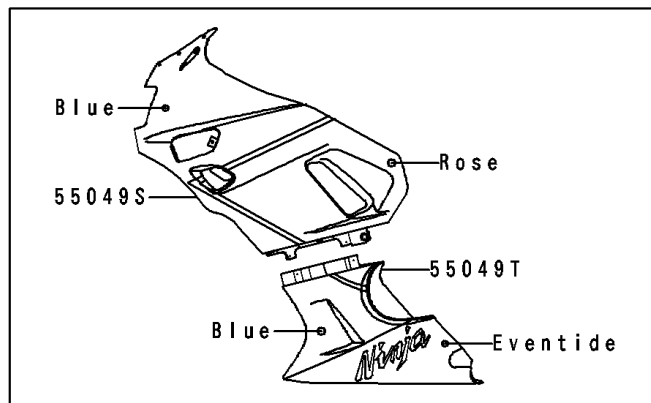

# 1993 Ninja® ZX™ -6 PARTS DIAGRAM

Cowling(ZX600-D4)

# 1993 Ninja® ZX™ -6 PARTS LIST

Cowling(ZX600-D4)

ITEM NAME	PART NUMBER	QUANTITY
CAP,INNER COWLING,LH (Ref # 11012)	11012-1735	1
CAP,MIRROR,BLACK (Ref # 11012A)	11012-1751-6Z	2
BRACKET,COWLING (Ref # 11046)	11046-1962	1
BRACKET,LWR COWLING (Ref # 11047)	11047-1091	1
COVER,COWLING,CNT,G.GRAY (Ref # 14024)	14024-1877-HN	1
COVER,INNER COWLING,LH (Ref # 14024A)	14024-1901	1
COVER,INNER COWLING,RH (Ref # 14024B)	14024-1902	1
DUCT,AIR INTAKE,LH (Ref # 14073)	14073-1426	1
DUCT,AIR INTAKE,RH (Ref # 14073A)	14073-1427	1
CASE-TOOL (Ref # 32098)	32098-1093	1
WINDSHIELD (Ref # 39154)	39154-1109	1
TRIM (Ref # 53044)	53044-1218	2
COWLING,FR,M.N.BLUE (Ref # 55028)	55028-1244-TK	1
COWLING.,UPP,BLUE/ROSE (Ref # 55049S)	55049-5127-TG	1
COWLING.,LWR,BLUE/EVENTIDE (Ref # 55049T)	55049-5128-TJ	1
MIRROR-ASSY,LH,M.N.BLUE (Ref # 56001)	56001-1394-C6	1
MIRROR-ASSY,RH,M.N.BLUE (Ref # 56001A)	56001-1395-C6	1
SCREW,6X14,WHITE (Ref # 92009)	92009-1287	2
SCREW,6X14 (Ref # 92009A)	92009-1288	2
SCREW,6X14 (Ref # 92009B)	92009-1611	7
SCREW,6X16 (Ref # 92009C)	92009-1621	4
SCREW,5X16 (Ref # 92009D)	92009-1654	12
NUT,FLANGED,6MM (Ref # 92015)	92015-1233	4
NUT,5MM,COWLING (Ref # 92015A)	92015-1343	2
NUT,5MM (Ref # 92015B)	92015-1573	6
NUT,6MM (Ref # 92015C)	92015-1602	4
NUT,FLANGED,LOCK,8MM (Ref # 92015D)	92015-1696	1
NUT,WELL,5MM (Ref # 92015E)	92015-1757	4
WASHER,NYLON,5.3X11.5X1.5 (Ref # 92022)	92022-1521	6

# 1993 Ninja<sup>®</sup> ZX<sup>™</sup>-6 PARTS LIST

Cowling(ZX600-D4)

ITEM NAME	PART NUMBER	QUANTITY
GROMMET (Ref # 92071)	92071-056	1
BAND,L=300 (Ref # 92072)	92072-1235	1
BOLT,6X14 (Ref # 92150)	92150-1133	2
BOLT-FLANGED (Ref # 130)	130J0612	2
BOLT-FLANGED (Ref # 130A)	130J0812	2