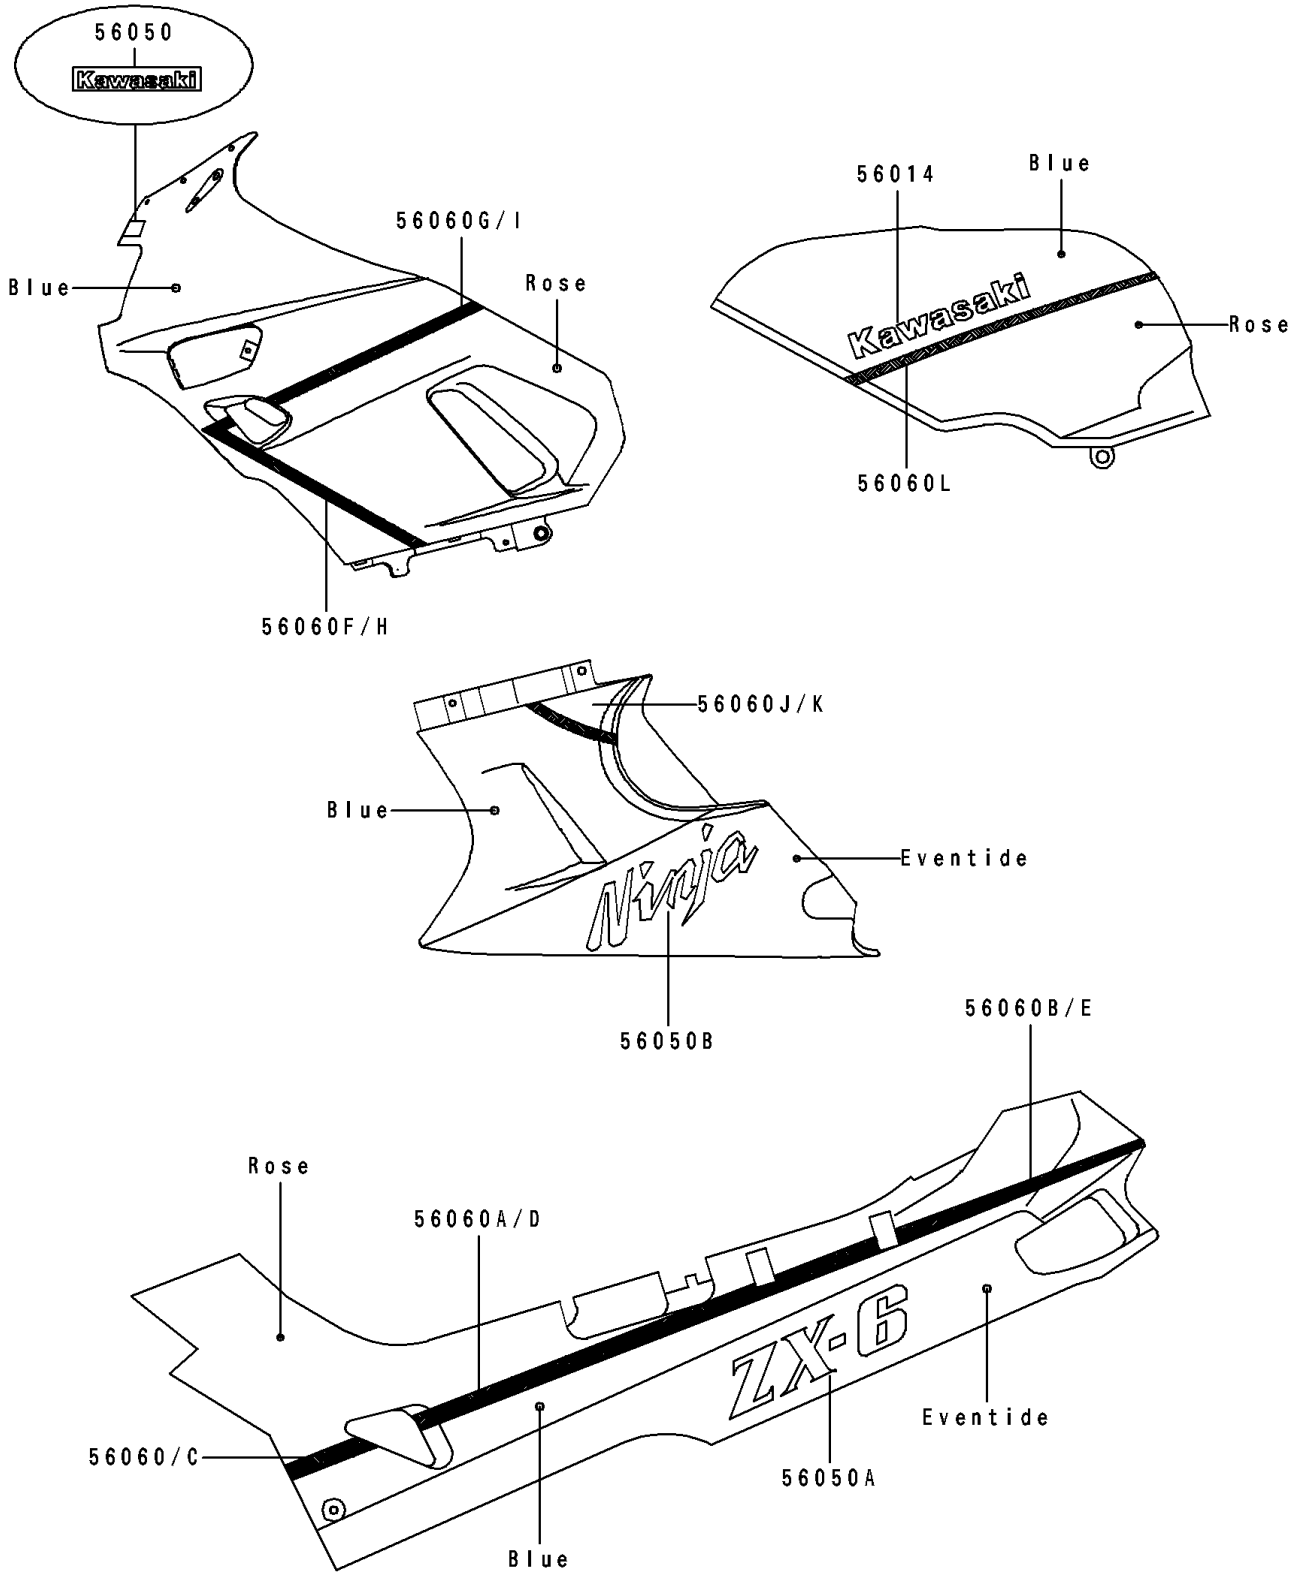

1993 Ninja® ZX™-6 PARTS DIAGRAM

Decal(Nocturne)(ZX600-D4)

F2861D

1993 Ninja® ZX™ -6 PARTS LIST

Decal(Nocturne)(ZX600-D4)

ITEM NAME	PART NUMBER	QUANTITY
EMBLEM,FUEL TANK,KAWASAKI (Ref # 56014)	56014-1276	2
MARK,KAWASAKI (Ref # 56050)	56050-1780	1
MARK,ZX-6 (Ref # 56050A)	56050-1859	2
MARK,NINJA (Ref # 56050B)	56050-1860	2
PATTERN,SIDE COVER,FR,LH (Ref # 56060)	56060-1121	1
PATTERN,SIDE COVER,CNT,LH (Ref # 56060A)	56060-1122	1
PATTERN,SIDE COVER,RR,LH (Ref # 56060B)	56060-1123	1
PATTERN,SIDE COVER,FR,RH (Ref # 56060C)	56060-1124	1
PATTERN,SIDE COVER,CNT,RH (Ref # 56060D)	56060-1125	1
PATTERN,SIDE COVER,RR,RH (Ref # 56060E)	56060-1126	1
PATTERN,UPP COWLING,FR,LH (Ref # 56060F)	56060-1127	1
PATTERN,UPP COWLING,RR,LH (Ref # 56060G)	56060-1128	1
PATTERN,UPP COWLING,FR,RH (Ref # 56060H)	56060-1129	1
PATTERN,UPP COWLING,RR,RH (Ref # 56060I)	56060-1130	1
PATTERN,LWR COWLING,LH (Ref # 56060J)	56060-1131	1
PATTERN,LWR COWLING,RH (Ref # 56060K)	56060-1132	1
PATTERN,FUEL TANK (Ref # 56060L)	56060-1201	1