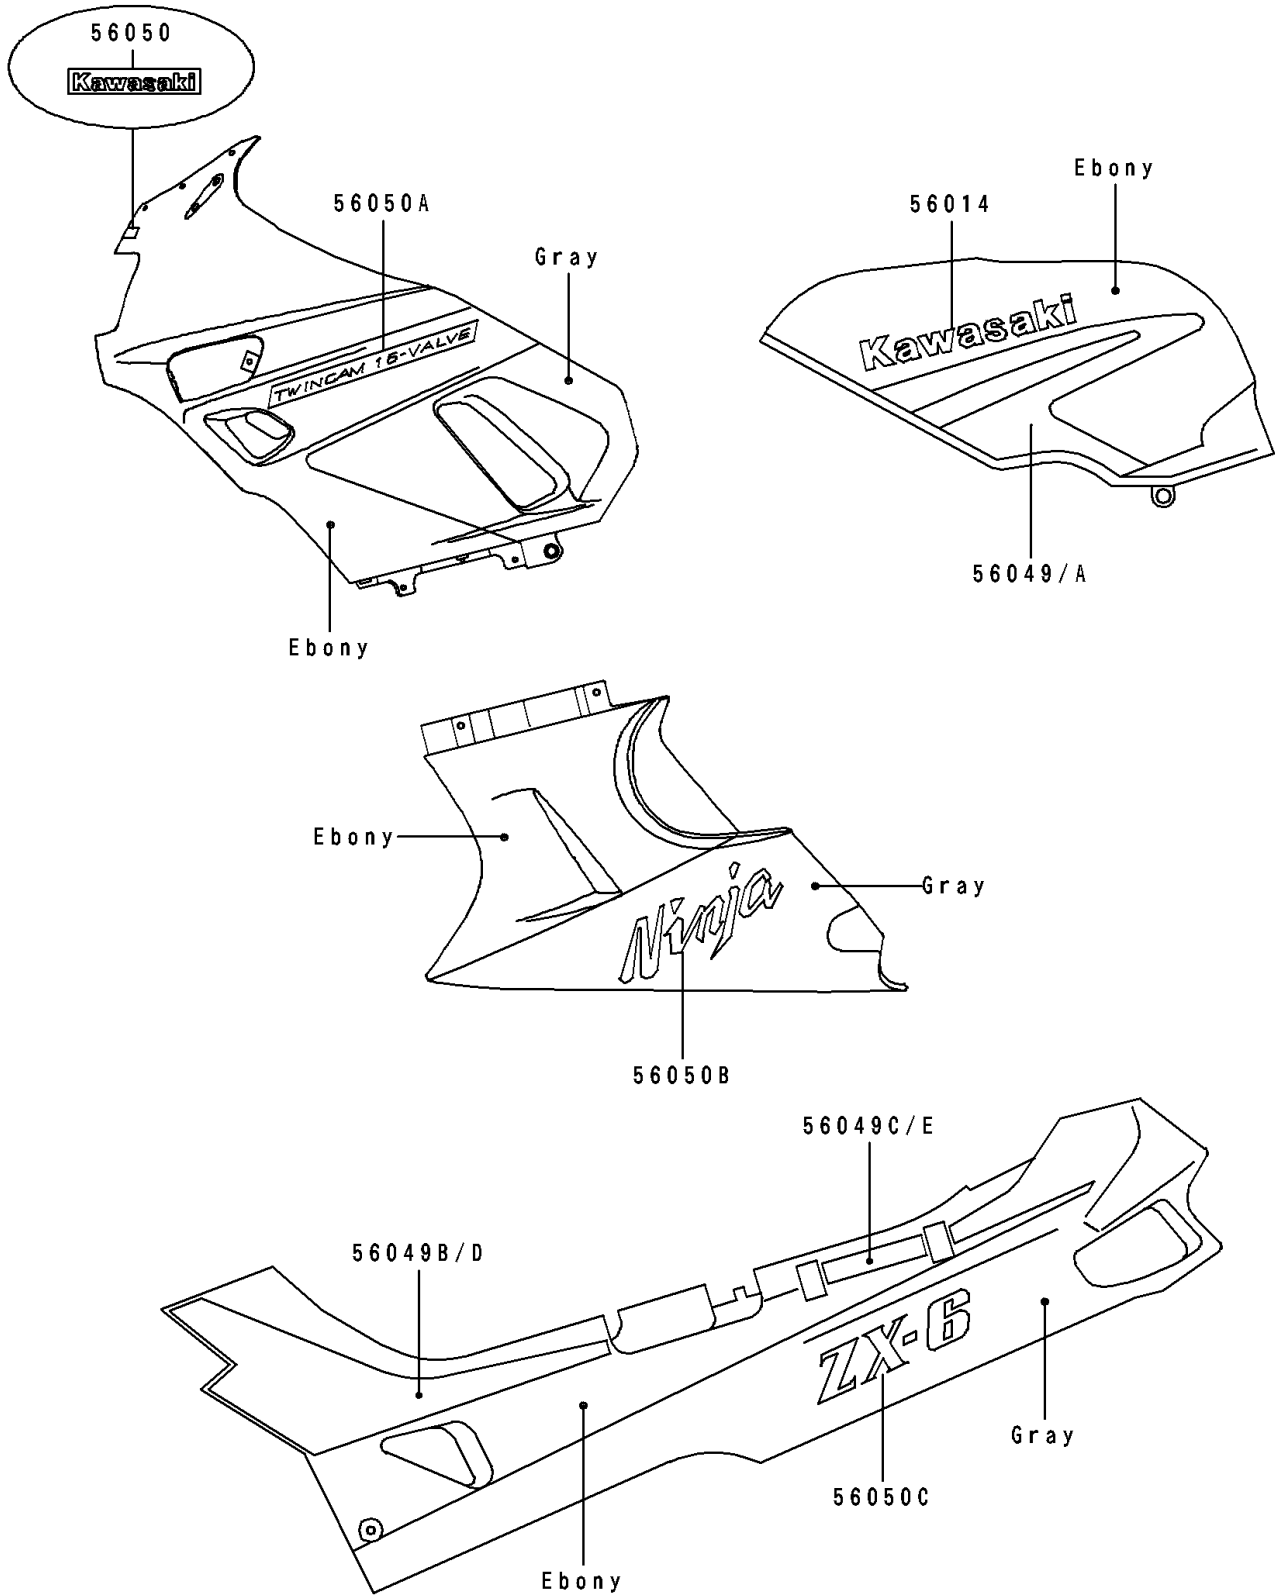

1992 Ninja® ZX™-6 PARTS DIAGRAM

Decal(Ebony/Gray)(ZX600-D3)

F2861B

1992 Ninja® ZX™-6 PARTS LIST

Decal(Ebony/Gray)(ZX600-D3)

ITEM NAME	PART NUMBER	QUANTITY
EMBLEM,FUEL TANK,KAWASAKI (Ref # 56014)	56014-1253	1
PATTERN,FUEL TANK,LH (Ref # 56049)	56049-1643	1
PATTERN,FUEL TANK,RH (Ref # 56049A)	56049-1644	1
PATTERN,SIDE COVER,FR,LH (Ref # 56049B)	56049-1645	1
PATTERN,SIDE COVER,RR,LH (Ref # 56049C)	56049-1646	1
PATTERN,SIDE COVER,FR,RH (Ref # 56049D)	56049-1647	1
PATTERN,SIDE COVER,RR,RH (Ref # 56049E)	56049-1648	1
MARK,KAWASAKI (Ref # 56050)	56050-1503	1
MARK,TWIN CAM 16-VALVE (Ref # 56050A)	56050-1506	1
MARK,NINJA (Ref # 56050B)	56050-1587	1
MARK,ZX-6 (Ref # 56050C)	56050-1783	1