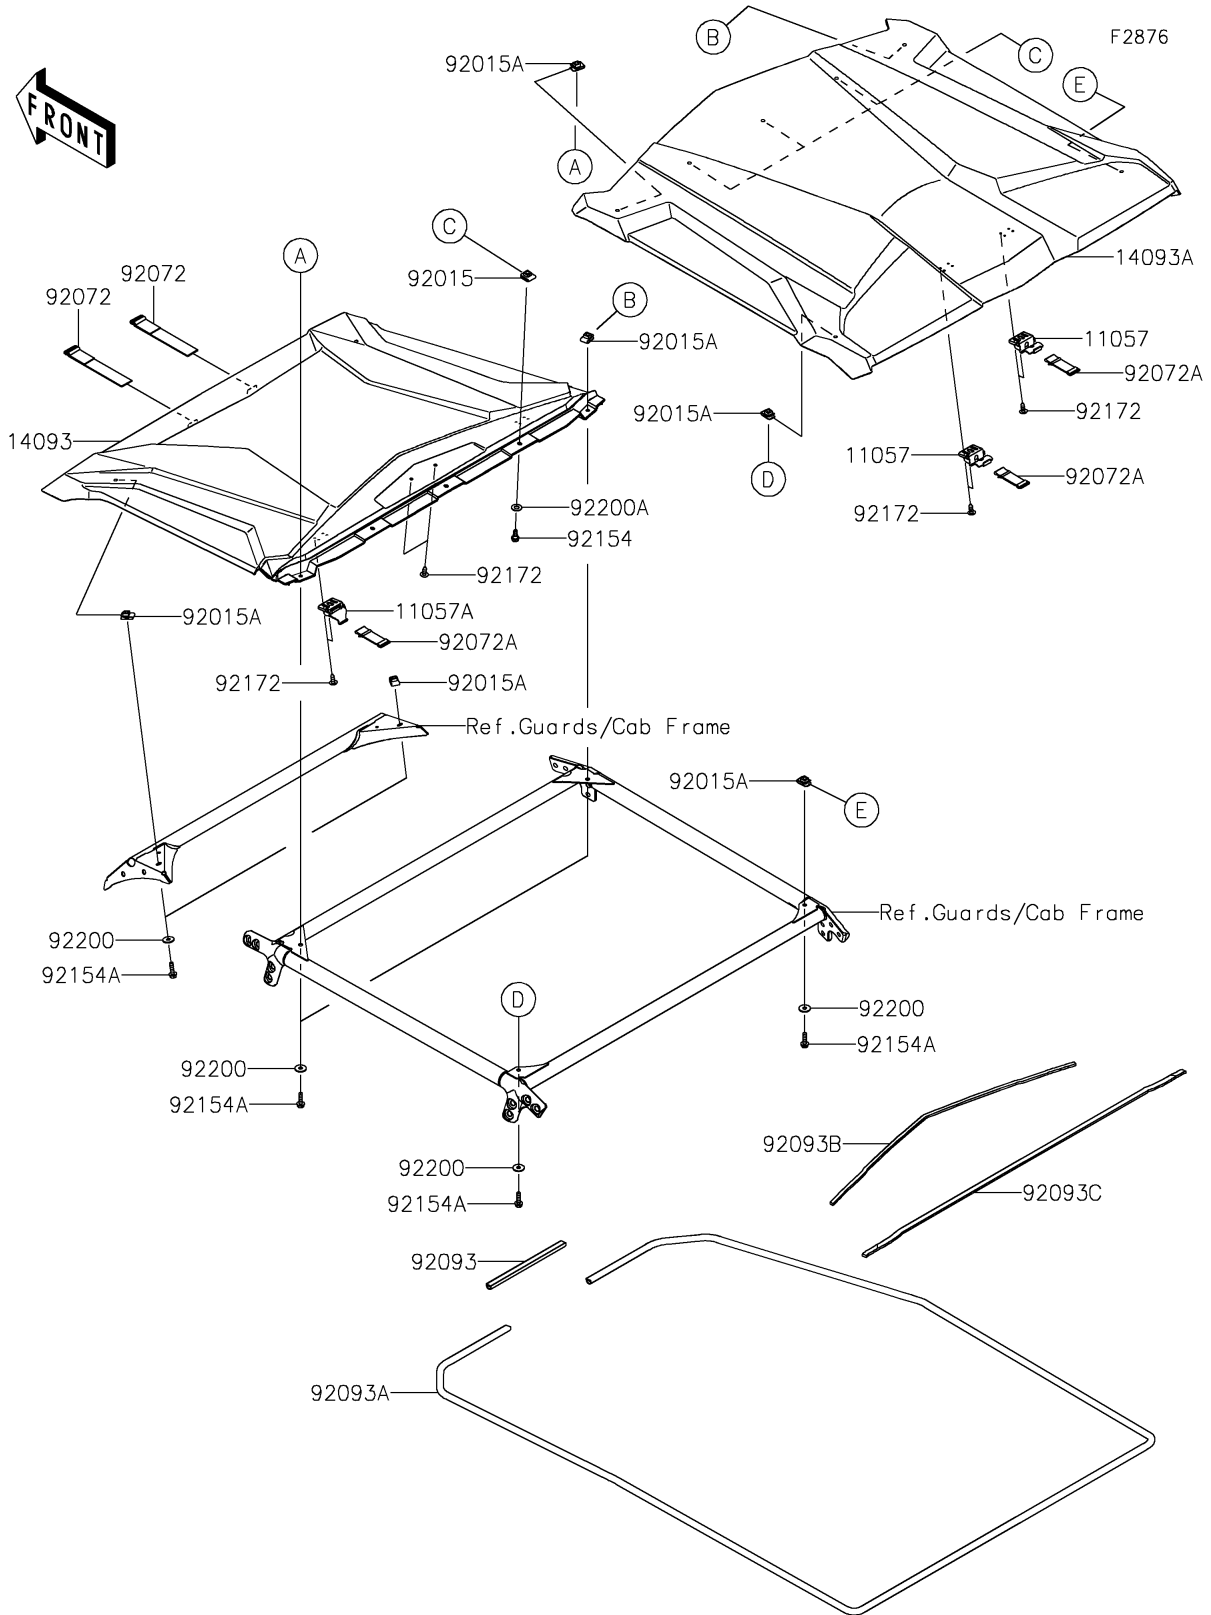

2024 Teryx KRX® 4 1000 SE PARTS DIAGRAM

Sun Top

2024 Teryx KRX® 4 1000 SE PARTS LIST

Sun Top

ITEM NAME	PART NUMBER	QUANTITY
BRACKET (Ref # 11057)	11057-3701	2
BRACKET (Ref # 11057A)	11057-7866	2
COVER,ROOF,FR (Ref # 14093)	14093-1271	1
COVER,ROOF,RR (Ref # 14093A)	14093-1272	1
NUT,CLAMP,6MM (Ref # 92015)	92015-1531	3
NUT,6MM (Ref # 92015A)	92015-1602	6
BAND (Ref # 92072)	92072-0871	2
BAND,TOOL (Ref # 92072A)	92072-1176	4
SEAL (Ref # 92093)	92093-0767	1
SEAL (Ref # 92093A)	92093-0768	1
SEAL (Ref # 92093B)	92093-0769	1
SEAL (Ref # 92093C)	92093-0770	1
BOLT,FLANGED,6X16 (Ref # 92154)	92154-0780	3
BOLT,FLANGED,6X22 (Ref # 92154A)	92154-1356	6
SCREW,6X16 (Ref # 92172)	92172-0284	18
WASHER,6.5X20X1.6 (Ref # 92200)	92200-0283	6
WASHER,8.5X18X1 (Ref # 92200A)	92200-2284	3