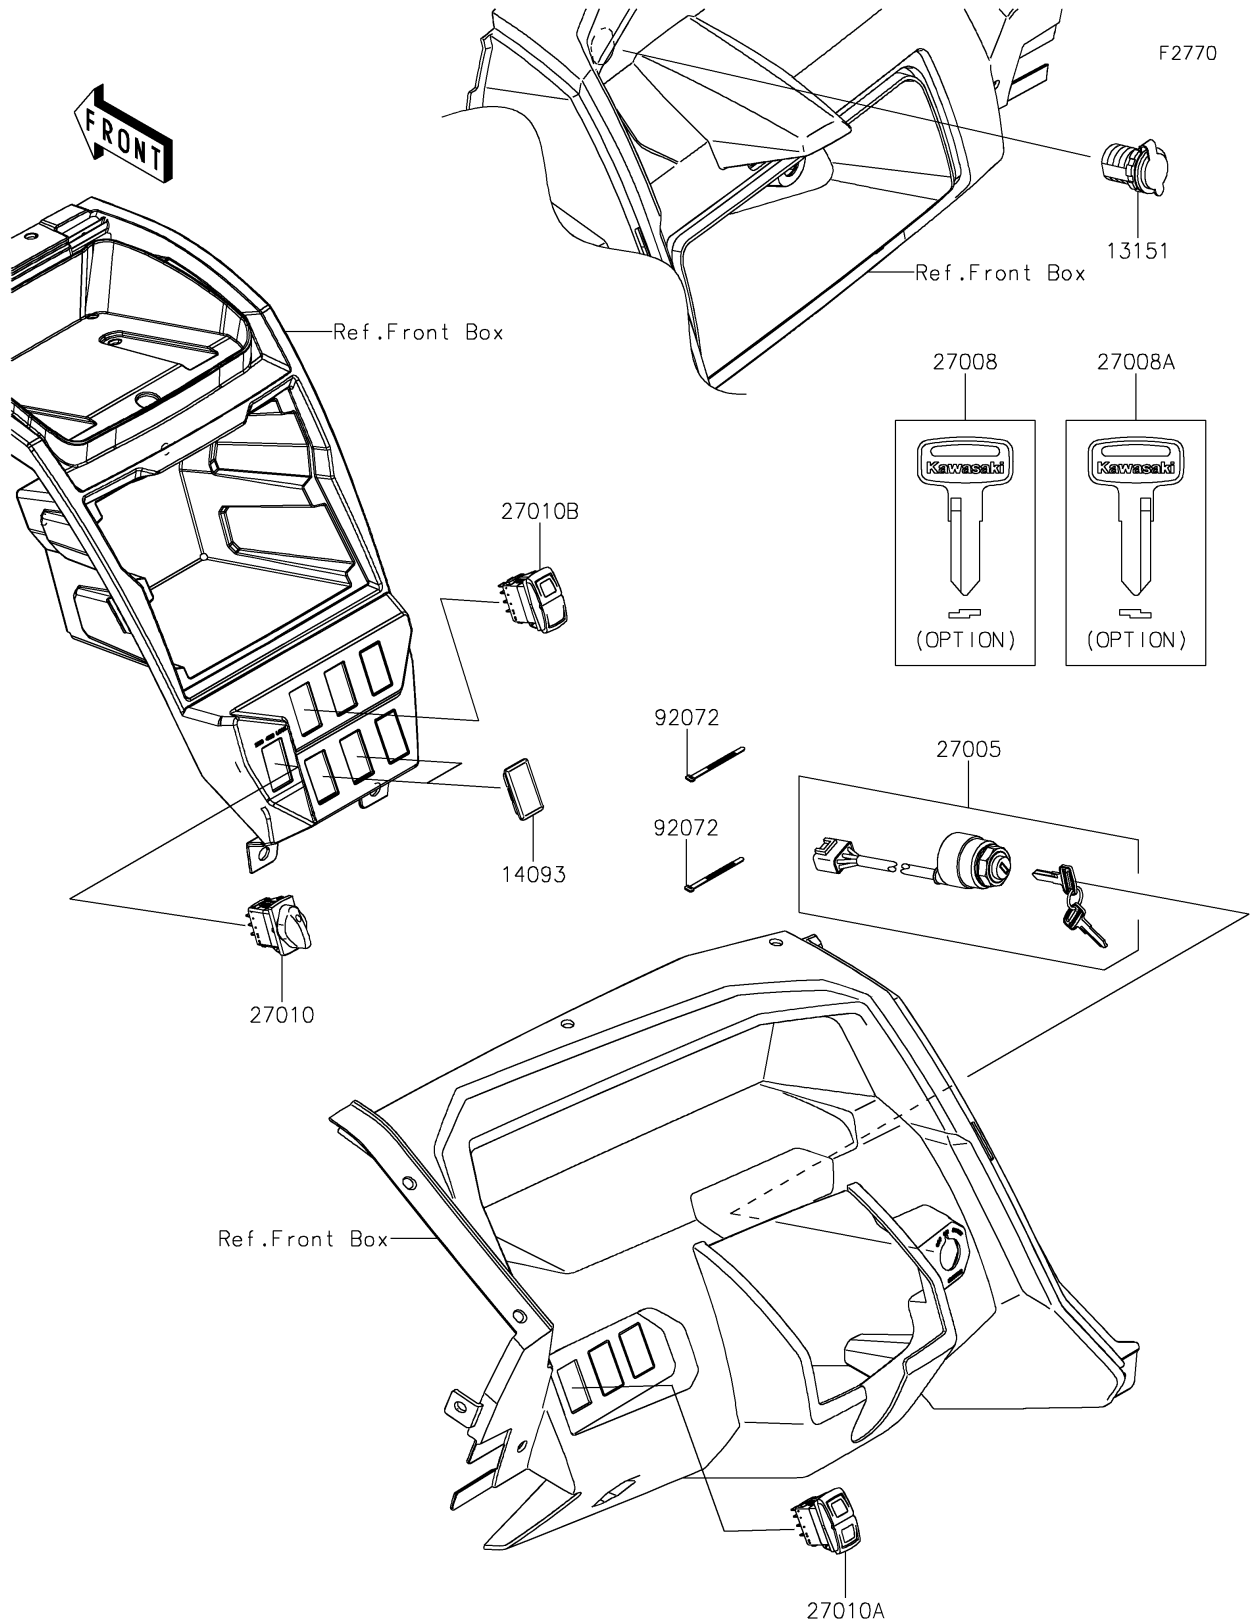

2024 Teryx KRX® 4 1000 SE PARTS DIAGRAM

Ignition Switch

2024 Teryx KRX® 4 1000 SE PARTS LIST

Ignition Switch

ITEM NAME	PART NUMBER	QUANTITY
SWITCH-COMP,OUTLET,12V (Ref # 13151)	13151-0556	1
COVER,SWITCH (Ref # 14093)	14093-1202	2
SWITCH-ASSY-IGNITION (Ref # 27005)	27005-0643	1
KEY-LOCK,BLANK (Ref # 27008)	27008-1153	1
KEY-LOCK,BLANK (Ref # 27008A)	27008-1157	1
SWITCH,2WD/4WD (Ref # 27010)	27010-0902	1
SWITCH,HEAD LIGHT (Ref # 27010A)	27010-0903	1
SWITCH,POWER MODE (Ref # 27010B)	27010-0904	1
BAND,L=123 (Ref # 92072)	92072-030	2