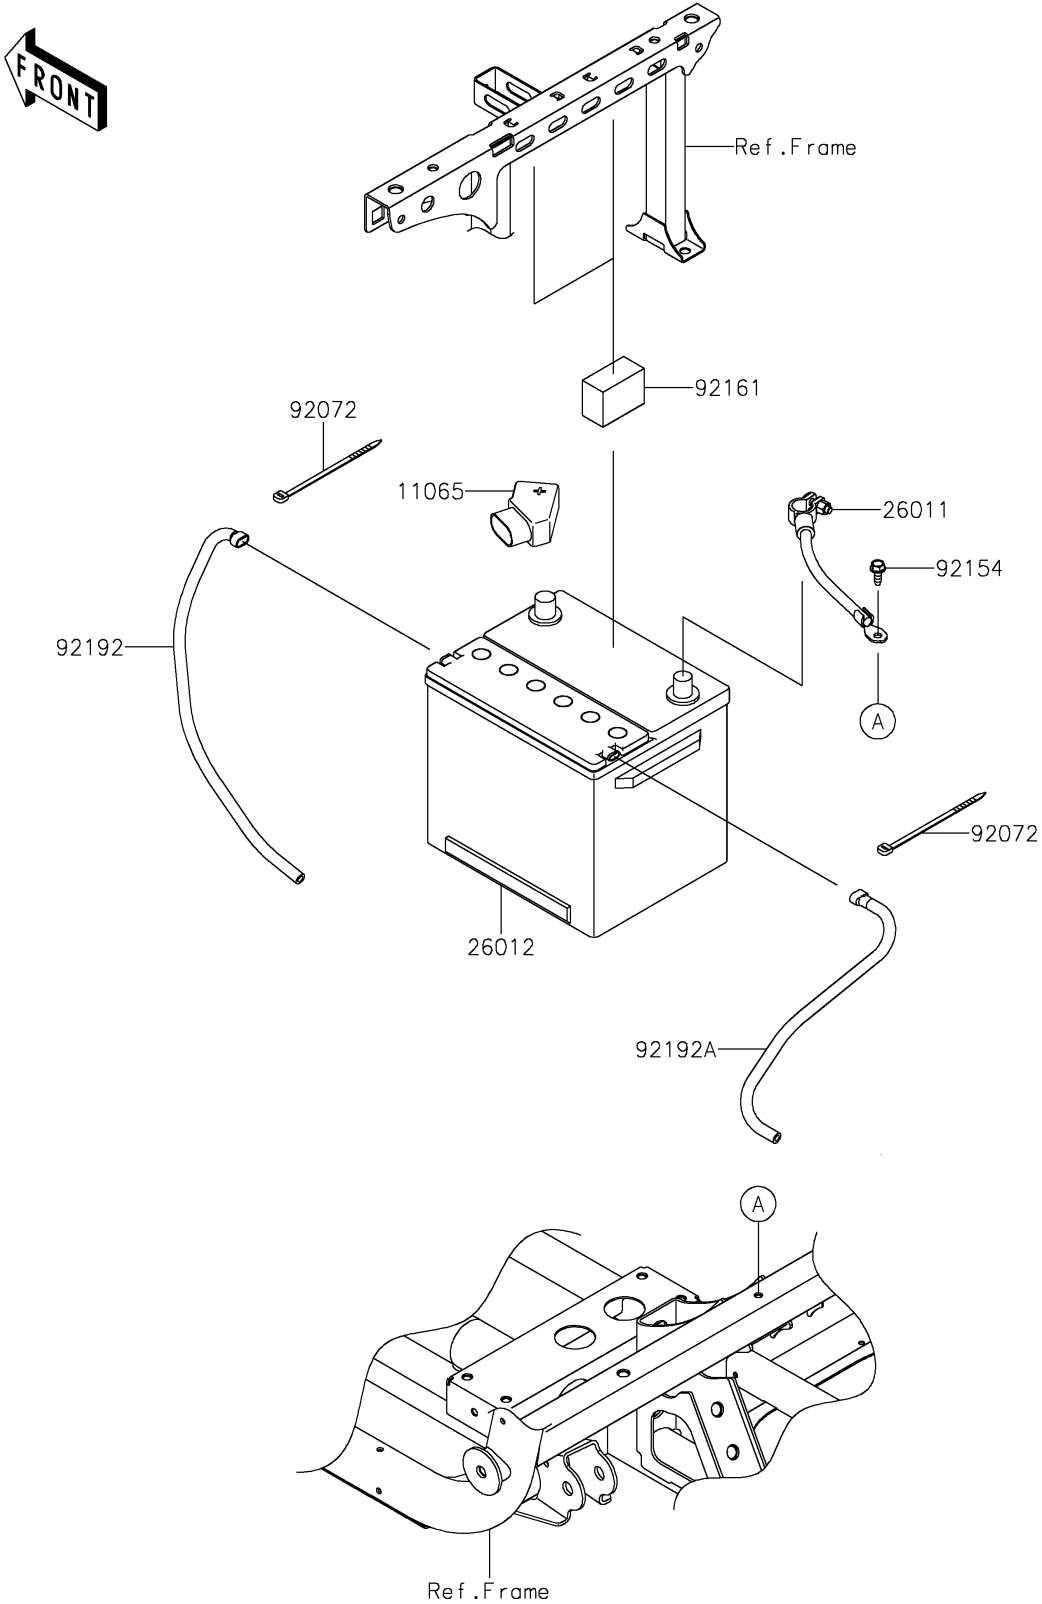

2024 Teryx KRX® 4 1000 SE PARTS DIAGRAM

Battery

F2761

2024 Teryx KRX® 4 1000 SE PARTS LIST

Battery

ITEM NAME	PART NUMBER	QUANTITY
CAP (Ref # 11065)	11065-0850	1
WIRE-LEAD,BATTERY(-) (Ref # 26011)	26011-1871	1
BATTERY,WET,(26R) (Ref # 26012)	26012-7501	1
BAND,92X2.4 (Ref # 92072)	92072-0791	2
BOLT,FLANGED,6X16 (Ref # 92154)	92154-0551	1
DAMPER,TANK & SEAT FRAME (Ref # 92161)	92161-2288	2
TUBE,BREATHER,7X10X500 (Ref # 92192)	92192-2256	1
TUBE,BREATHER,7X10X300 (Ref # 92192A)	92192-2257	1