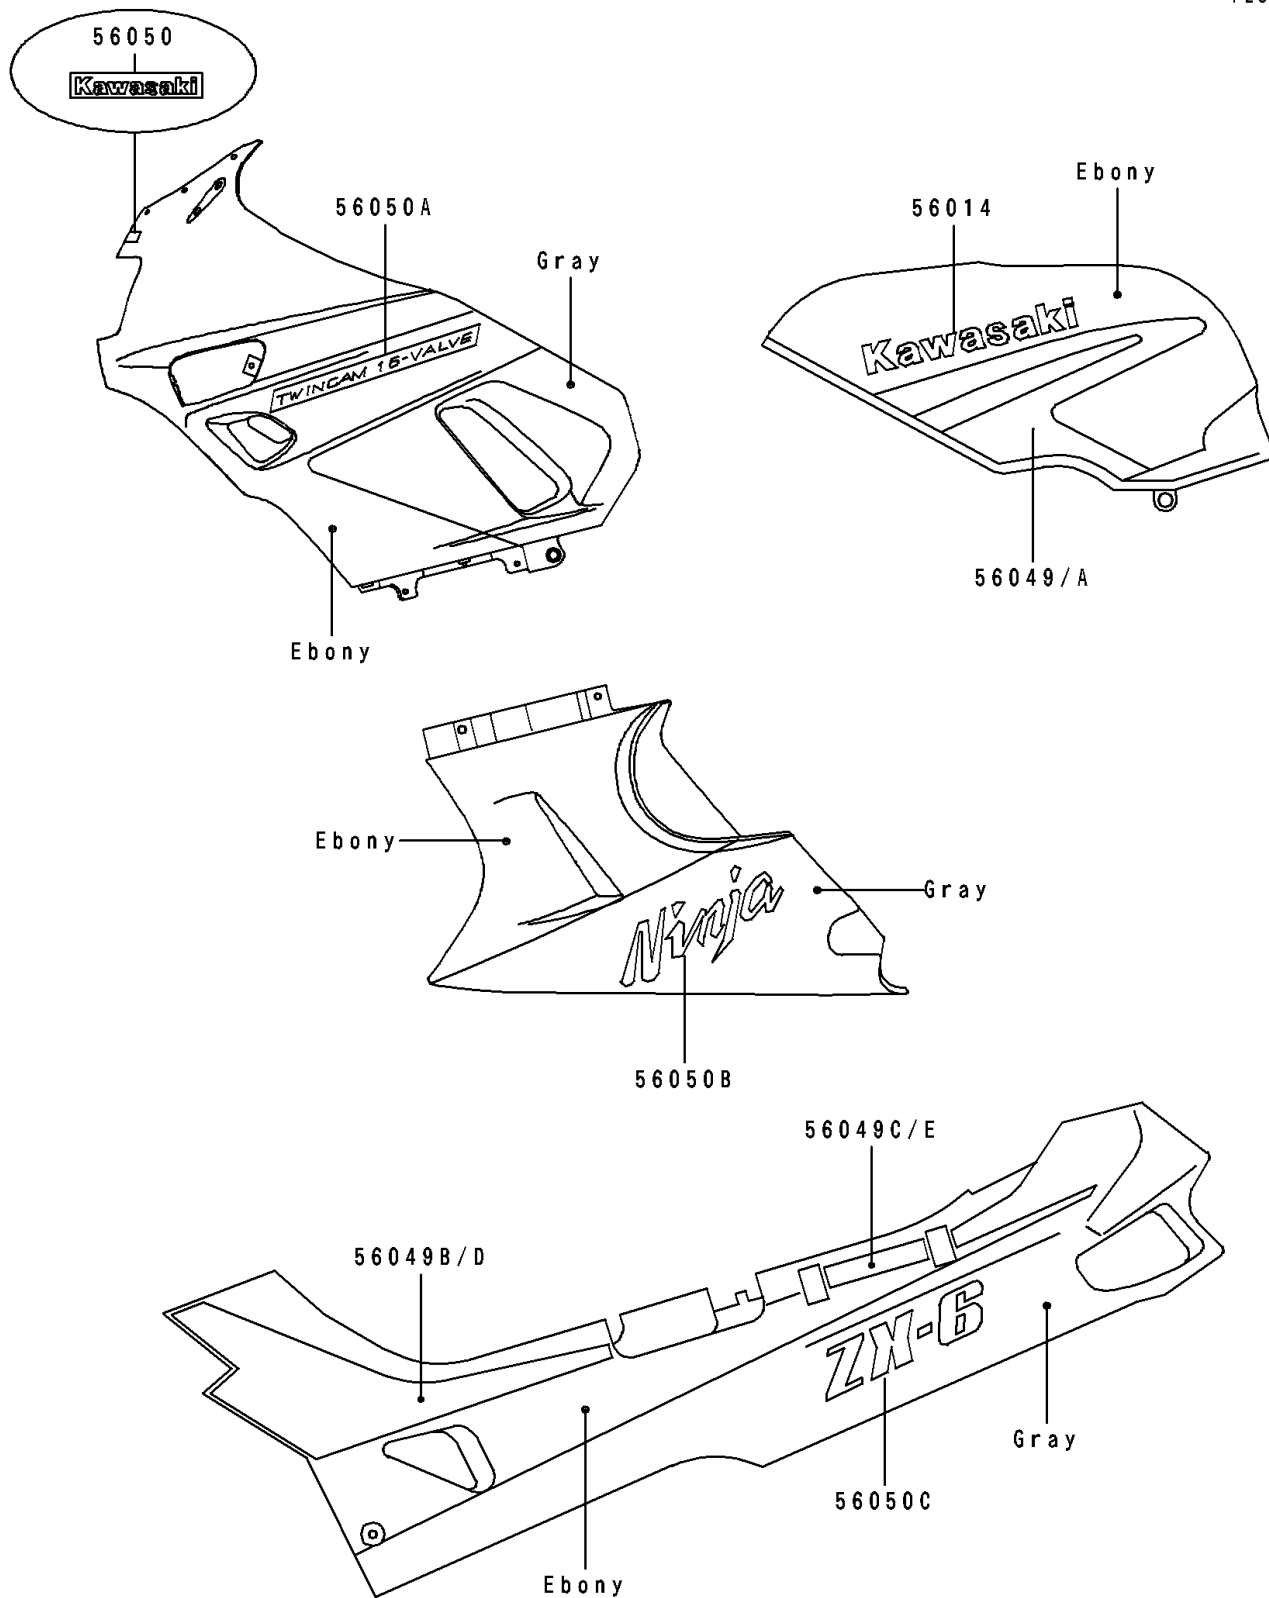

## 1991 Ninja® ZX™-6 PARTS DIAGRAM

Decal(Ebony/Gray)(ZX600-D2)

F2861A

## 1991 Ninja® ZX™-6 PARTS LIST

Decal(Ebony/Gray)(ZX600-D2)

ITEM NAME	PART NUMBER	QUANTITY
EMBLEM,FUEL TANK,KAWASAKI (Ref # 56014)	56014-1253	1
PATTERN,FUEL TANK,LH (Ref # 56049)	56049-1643	1
PATTERN,FUEL TANK,RH (Ref # 56049A)	56049-1644	1
PATTERN,SIDE COVER,FR,LH (Ref # 56049B)	56049-1645	1
PATTERN,SIDE COVER,RR,LH (Ref # 56049C)	56049-1646	1
PATTERN,SIDE COVER,FR,RH (Ref # 56049D)	56049-1647	1
PATTERN,SIDE COVER,RR,RH (Ref # 56049E)	56049-1648	1
MARK,KAWASAKI (Ref # 56050)	56050-1503	1
MARK,TWIN CAM 16-VALVE (Ref # 56050A)	56050-1506	1
MARK,NINJA (Ref # 56050B)	56050-1587	1
MARK,ZX-6 (Ref # 56050C)	56050-1588	1