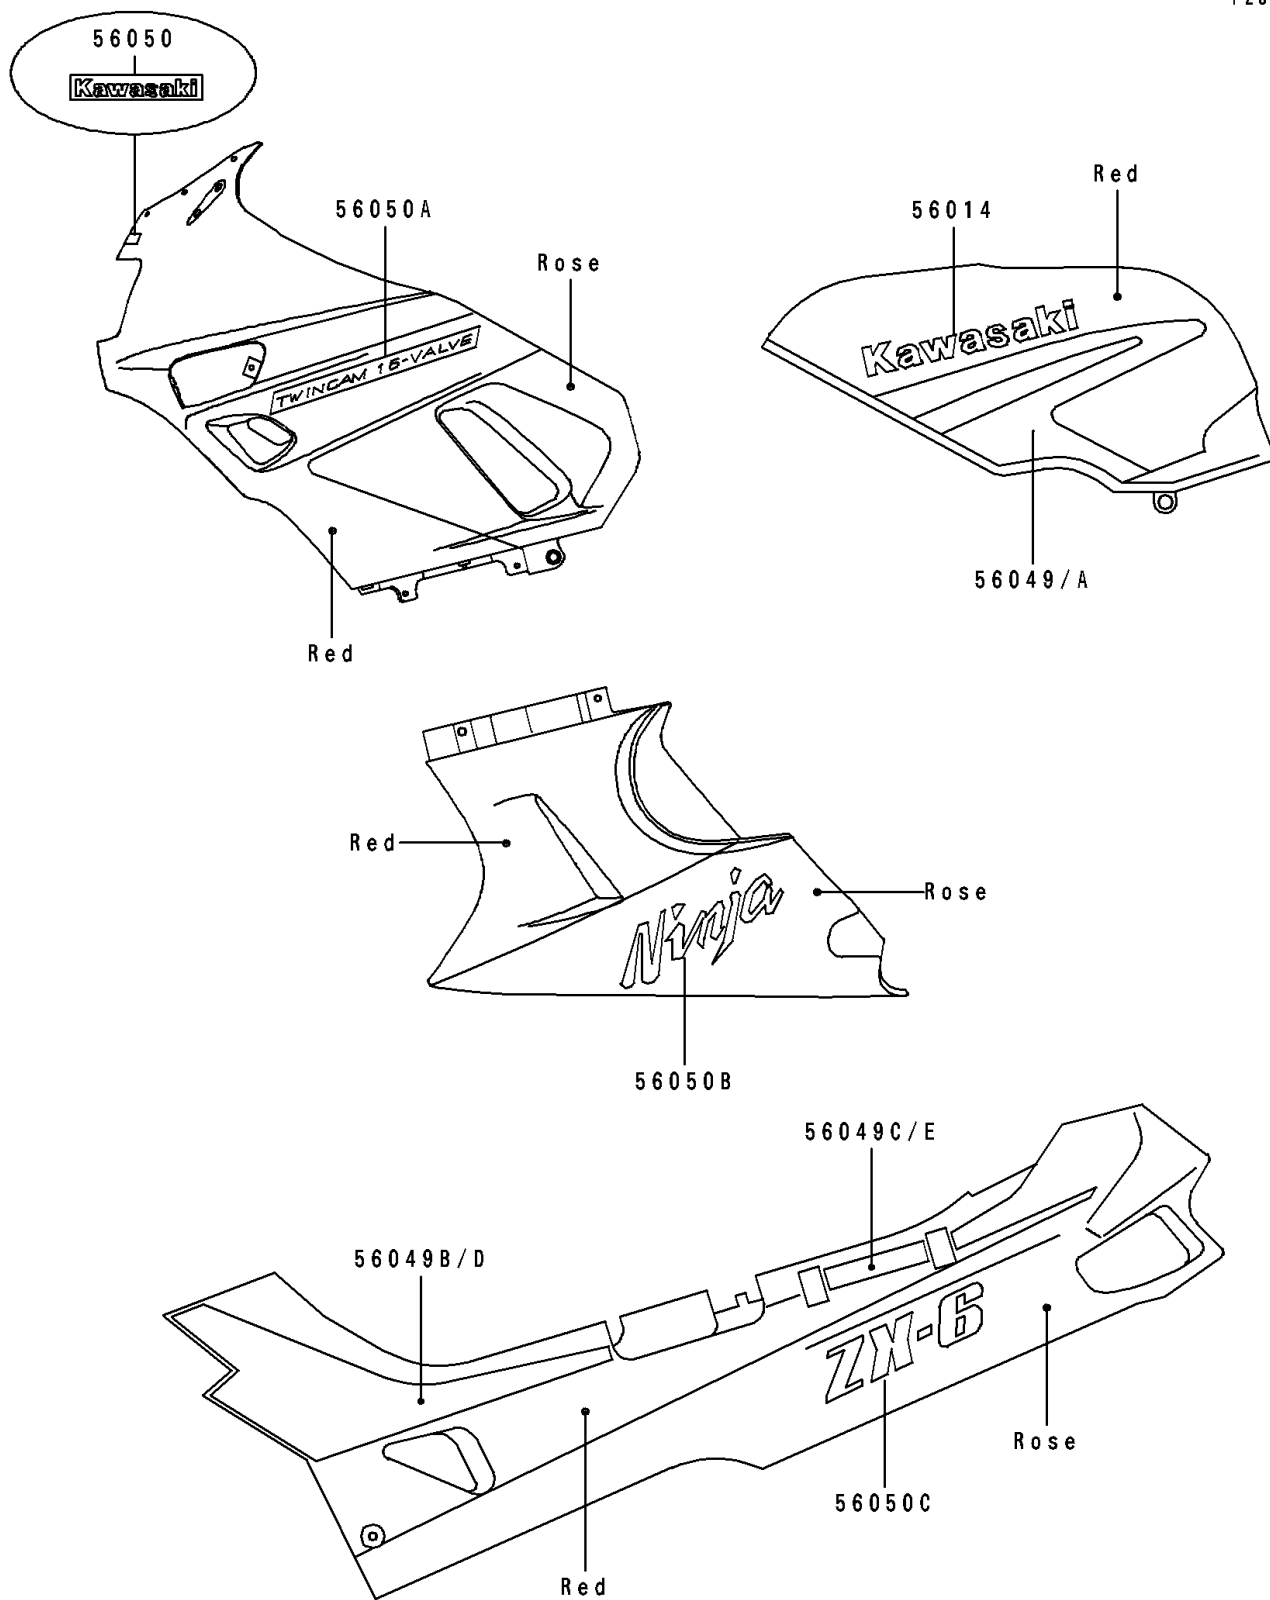

1991 Ninja® ZX™-6 PARTS DIAGRAM

Decal(Resd/Rose)(ZX600-D2)

F2861

1991 Ninja® ZX™-6 PARTS LIST

Decal(Resd/Rose)(ZX600-D2)

ITEM NAME	PART NUMBER	QUANTITY
EMBLEM,FUEL TANK,KAWASAKI (Ref # 56014)	56014-1257	1
PATTERN,FUEL TANK,LH (Ref # 56049)	56049-1584	1
PATTERN,FUEL TANK,RH (Ref # 56049A)	56049-1585	1
PATTERN,SIDE COVER,FR,LH (Ref # 56049B)	56049-1586	1
PATTERN,SIDE COVER,RR,LH (Ref # 56049C)	56049-1587	1
PATTERN,SIDE COVER,FR,RH (Ref # 56049D)	56049-1588	1
PATTERN,SIDE COVER,RR,RH (Ref # 56049E)	56049-1589	1
MARK,KAWASAKI (Ref # 56050)	56050-1514	1
MARK,TWIN CAM 16-VALVE (Ref # 56050A)	56050-1516	1
MARK,NINJA (Ref # 56050B)	56050-1518	1
MARK,ZX-6 (Ref # 56050C)	56050-1522	1