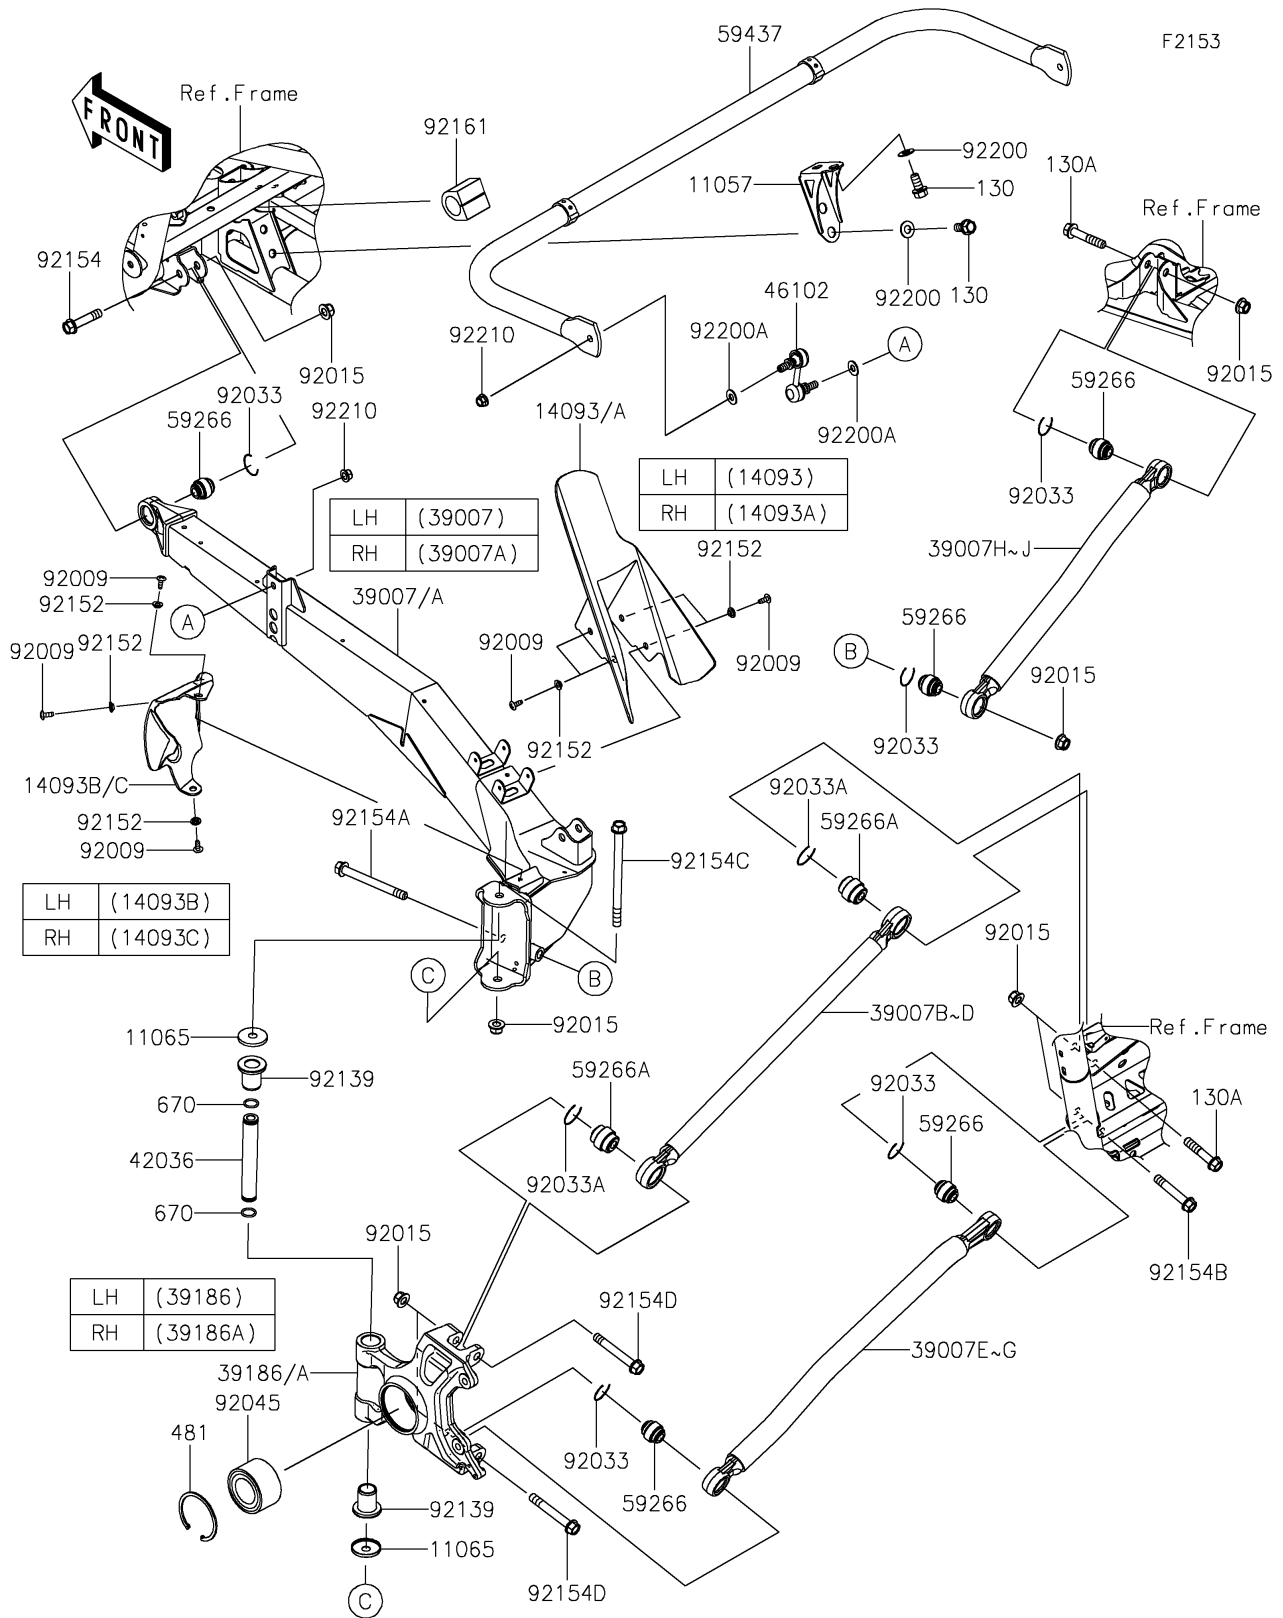

2024 Teryx KRX® 4 1000 SE PARTS DIAGRAM

Rear Suspension

2024 Teryx KRX® 4 1000 SE PARTS LIST

Rear Suspension

ITEM NAME	PART NUMBER	QUANTITY
BRACKET (Ref # 11057)	11057-7670	2
CAP (Ref # 11065)	11065-1305	4
COVER,RR SHOCK,LH (Ref # 14093)	14093-0955	1
COVER,RR SHOCK,RH (Ref # 14093A)	14093-0956	1
COVER,TRAILING ARM,LH (Ref # 14093B)	14093-0994	1
COVER,TRAILING ARM,RH (Ref # 14093C)	14093-0995	1
ARM-SUSP,TRAILING,LH,BLACK (Ref # 39007)	39007-0468-10	1
ARM-SUSP,TRAILING,RH,BLACK (Ref # 39007A)	39007-0469-10	1
ARM-SUSP,CONTROL,RR,UPP,GREEN (Ref # 39007B)	39007-0470-66C	2
ARM-SUSP,CONTROL,RR,UPP,YELLOW (Ref # 39007C)	39007-0470-66P	2
ARM-SUSP,CONTROL,RR,LWR,GREEN (Ref # 39007E)	39007-0471-66C	2
ARM-SUSP,CONTROL,RR,LWR,YELLOW (Ref # 39007F)	39007-0471-66P	2
ARM-SUSP,CONTROL,FR,P.L.GREEN (Ref # 39007H)	39007-0472-66C	2
ARM-SUSP,CONTROL,FR,P.P.N.YEL (Ref # 39007I)	39007-0472-66P	2
KNUCKLE,RR,LH (Ref # 39186)	39186-0325	1
KNUCKLE,RR,RH (Ref # 39186A)	39186-0326	1
SLEEVE,12.1X22X147 (Ref # 42036)	42036-0837	2
ROD,STABILIZER (Ref # 46102)	46102-0638	2
JOINT-BALL (Ref # 59266)	59266-0747	10
JOINT-BALL (Ref # 59266A)	59266-0748	4
STABILIZER,RR (Ref # 59437)	59437-0028	1
SCREW,TAPPING,6X16 (Ref # 92009)	92009-1166	14
NUT,LOCK,FLANGED,12MM (Ref # 92015)	92015-1433	16
RING-SNAP (Ref # 92033)	92033-0802	10
RING-SNAP (Ref # 92033A)	92033-0803	4
BEARING-BALL,40X74X42 (Ref # 92045)	92045-0920	2
BUSHING (Ref # 92139)	92139-0938	4
COLLAR,6.3X9.5X4.1 (Ref # 92152)	92152-1571	14
BOLT,FLANGED,12X55 (Ref # 92154)	92154-0289	2