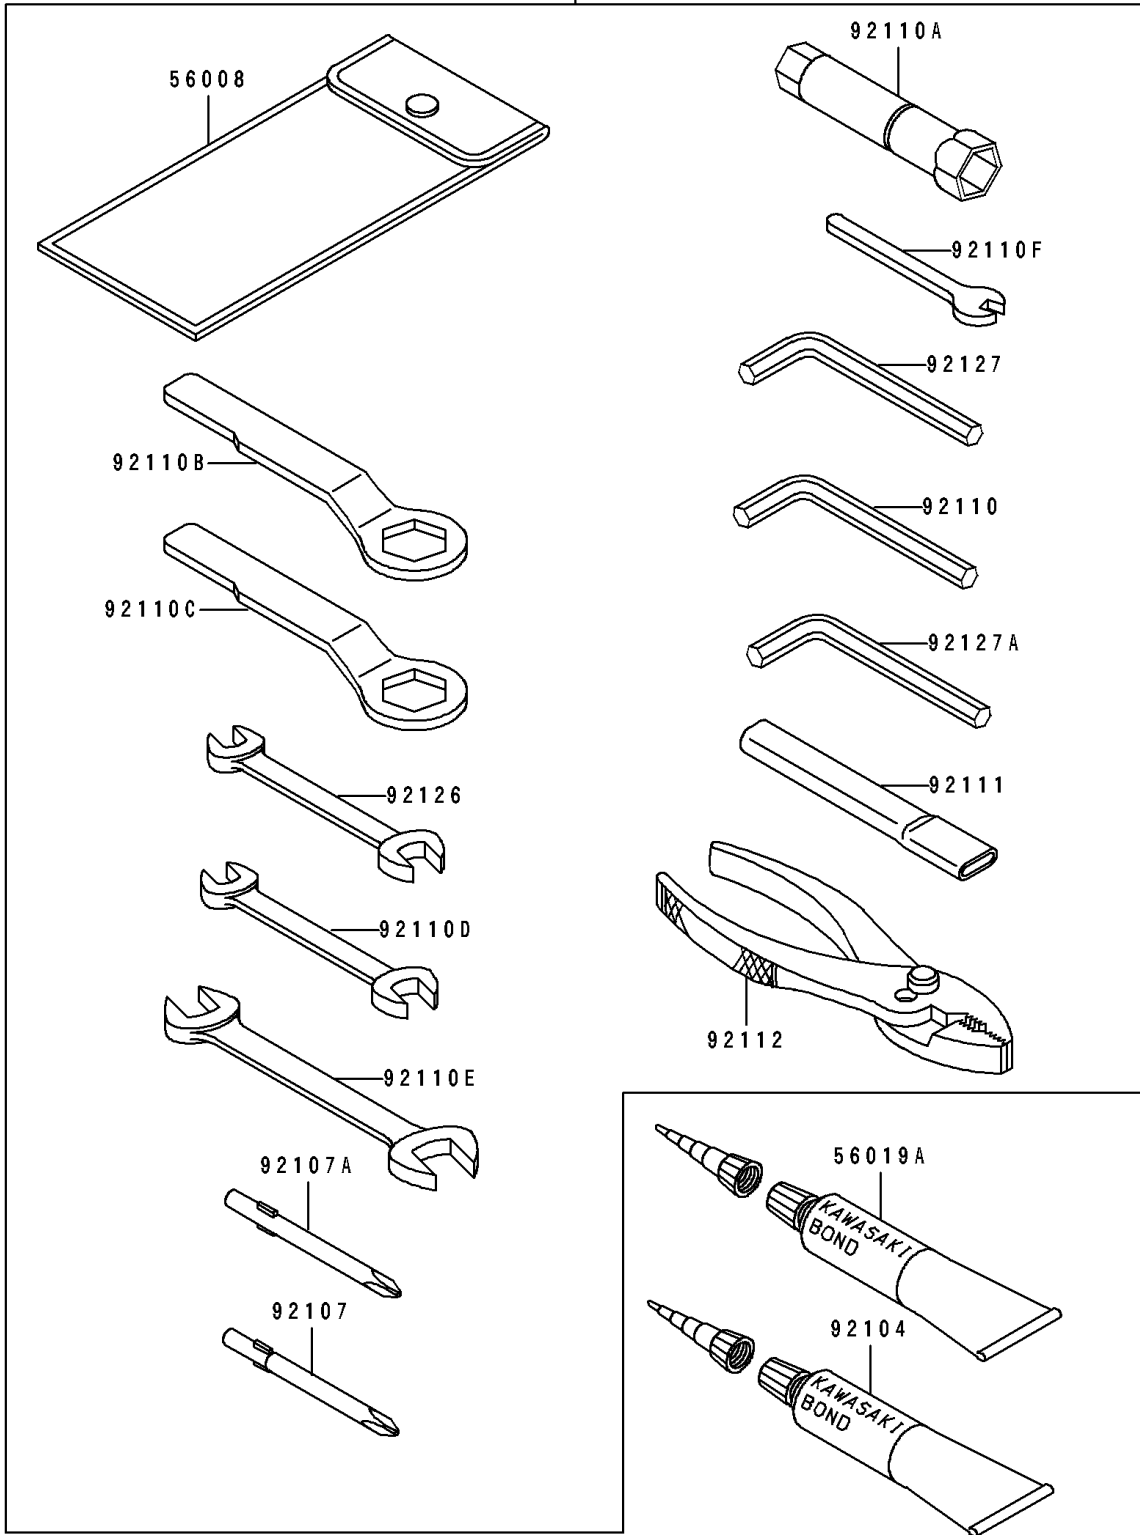

1993 Ninja® ZX™ -6 PARTS DIAGRAM

Tool

56007

F2810

1993 Ninja® ZX™ -6 PARTS LIST

Tool

ITEM NAME	PART NUMBER	QUANTITY
TOOL-KIT (Ref # 56007)	56007-1351	1
BAG,TOOL (Ref # 56008)	56008-1019	1
THREE BOND TB1211,HT/RS,WHITE (Ref # 56019A)	56019-120	1
GASKET-LIQUID,TUBE,100G,BLACK (Ref # 92104)	92104-1003	1
TOOL-DRIVER,#3PHILLIPS (Ref # 92107)	92107-005	1
TOOL-DRIVER,#2PHILLIPS (Ref # 92107A)	92107-1053	1
TOOL-WRENCH,ALLEN,5MM (Ref # 92110)	92110-1015	1
TOOL-WRENCH,BOX,16MM (Ref # 92110A)	92110-1146	1
TOOL-WRENCH,BOX END,24MM (Ref # 92110B)	92110-1150	1
TOOL-WRENCH,BOX END,19MM (Ref # 92110C)	92110-1151	1
TOOL-WRENCH,OPEN END,10X12 (Ref # 92110D)	92110-1152	1
TOOL-WRENCH,OPEN END,14X17 (Ref # 92110E)	92110-1153	1
TOOL-WRENCH,OPEN END,6MM (Ref # 92110F)	92110-1157	1
TOOL-BAR,BOX END WRENCH (Ref # 92111)	92111-1051	1
TOOL-PLIERS (Ref # 92112)	92112-003	1
TOOL-WRENCH,OPEN END,8X10 (Ref # 92126)	92126-001	1
TOOL-WRENCH,ALLEN,8MM (Ref # 92127)	92127-002	1
TOOL-WRENCH,ALLEN,6MM (Ref # 92127A)	92127-003	1