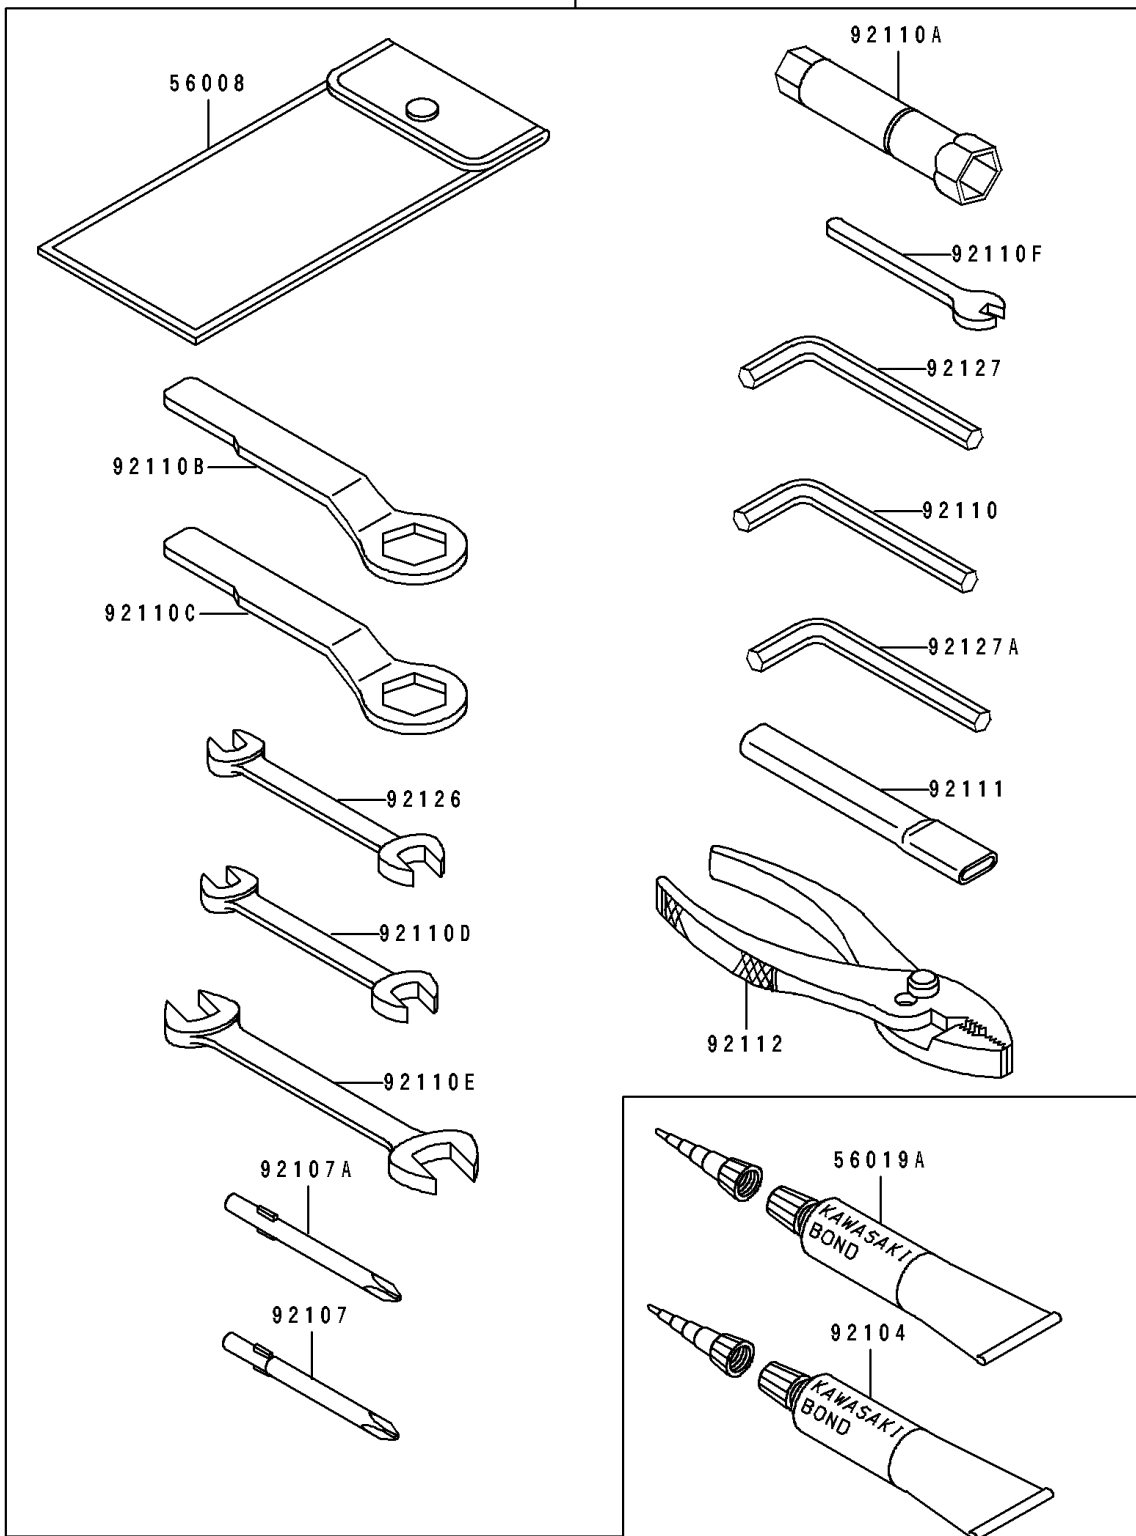

## 1992 Ninja® ZX™-6 PARTS DIAGRAM

Tool

56007

F2810

## 1992 Ninja® ZX™-6 PARTS LIST

Tool

ITEM NAME	PART NUMBER	QUANTITY
TOOL-KIT (Ref # 56007)	56007-1351	1
BAG,TOOL (Ref # 56008)	56008-1019	1
THREE BOND TB1211,HT/RS,WHITE (Ref # 56019A)	56019-120	1
GASKET-LIQUID,TUBE,100G,BLACK (Ref # 92104)	92104-1003	1
TOOL-DRIVER,#3PHILLIPS (Ref # 92107)	92107-005	1
TOOL-DRIVER,#2PHILLIPS (Ref # 92107A)	92107-1053	1
TOOL-WRENCH,ALLEN,5MM (Ref # 92110)	92110-1015	1
TOOL-WRENCH,BOX,16MM (Ref # 92110A)	92110-1146	1
TOOL-WRENCH,BOX END,24MM (Ref # 92110B)	92110-1150	1
TOOL-WRENCH,BOX END,19MM (Ref # 92110C)	92110-1151	1
TOOL-WRENCH,OPEN END,10X12 (Ref # 92110D)	92110-1152	1
TOOL-WRENCH,OPEN END,14X17 (Ref # 92110E)	92110-1153	1
TOOL-WRENCH,OPEN END,6MM (Ref # 92110F)	92110-1157	1
TOOL-BAR,BOX END WRENCH (Ref # 92111)	92111-1051	1
TOOL-PLIERS (Ref # 92112)	92112-003	1
TOOL-WRENCH,OPEN END,8X10 (Ref # 92126)	92126-001	1
TOOL-WRENCH,ALLEN,8MM (Ref # 92127)	92127-002	1
TOOL-WRENCH,ALLEN,6MM (Ref # 92127A)	92127-003	1