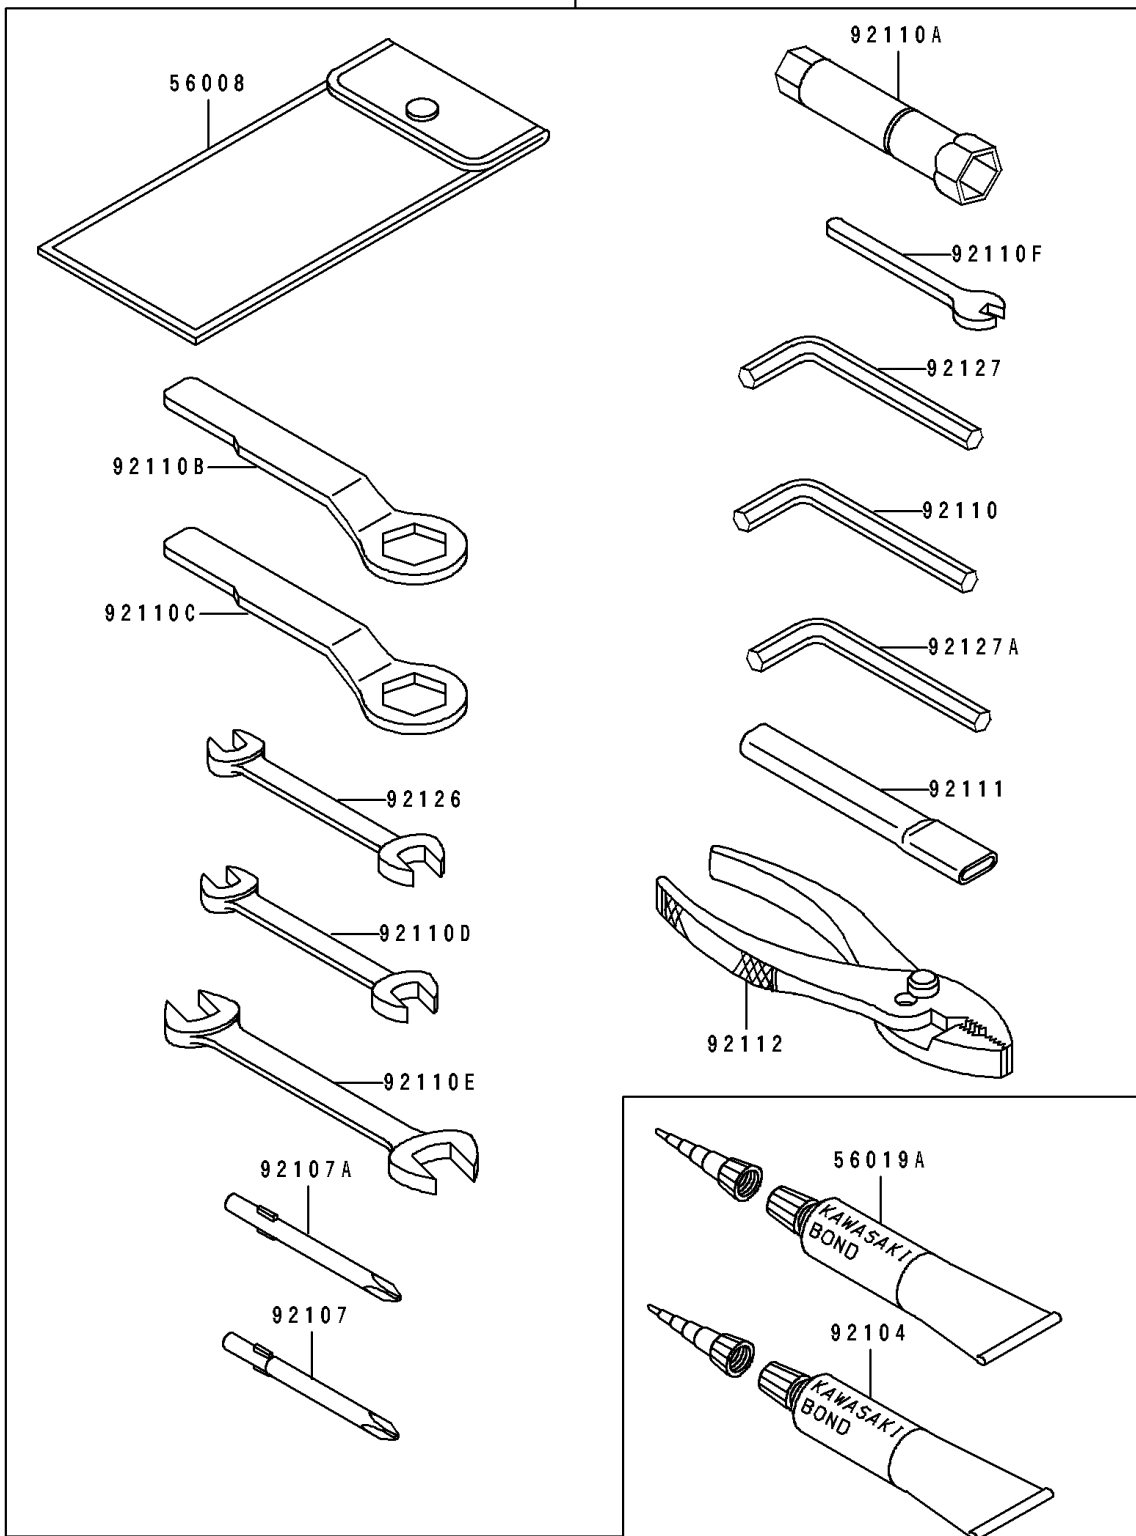

1991 Ninja® ZX™-6 PARTS DIAGRAM

Tool

56007

F2810

1991 Ninja® ZX™-6 PARTS LIST

Tool

ITEM NAME	PART NUMBER	QUANTITY
TOOL-KIT (Ref # 56007)	56007-1351	1
BAG,TOOL (Ref # 56008)	56008-1019	1
THREE BOND TB1211,HT/RS,WHITE (Ref # 56019A)	56019-120	1
GASKET-LIQUID,TUBE,100G,BLACK (Ref # 92104)	92104-1003	1
TOOL-DRIVER,#3PHILLIPS (Ref # 92107)	92107-005	1
TOOL-DRIVER,#2PHILLIPS (Ref # 92107A)	92107-1053	1
TOOL-WRENCH,ALLEN,5MM (Ref # 92110)	92110-1015	1
TOOL-WRENCH,BOX,16MM (Ref # 92110A)	92110-1146	1
TOOL-WRENCH,BOX END,24MM (Ref # 92110B)	92110-1150	1
TOOL-WRENCH,BOX END,19MM (Ref # 92110C)	92110-1151	1
TOOL-WRENCH,OPEN END,10X12 (Ref # 92110D)	92110-1152	1
TOOL-WRENCH,OPEN END,14X17 (Ref # 92110E)	92110-1153	1
TOOL-WRENCH,OPEN END,6MM (Ref # 92110F)	92110-1157	1
TOOL-BAR,BOX END WRENCH (Ref # 92111)	92111-1051	1
TOOL-PLIERS (Ref # 92112)	92112-003	1
TOOL-WRENCH,OPEN END,8X10 (Ref # 92126)	92126-001	1
TOOL-WRENCH,ALLEN,8MM (Ref # 92127)	92127-002	1
TOOL-WRENCH,ALLEN,6MM (Ref # 92127A)	92127-003	1