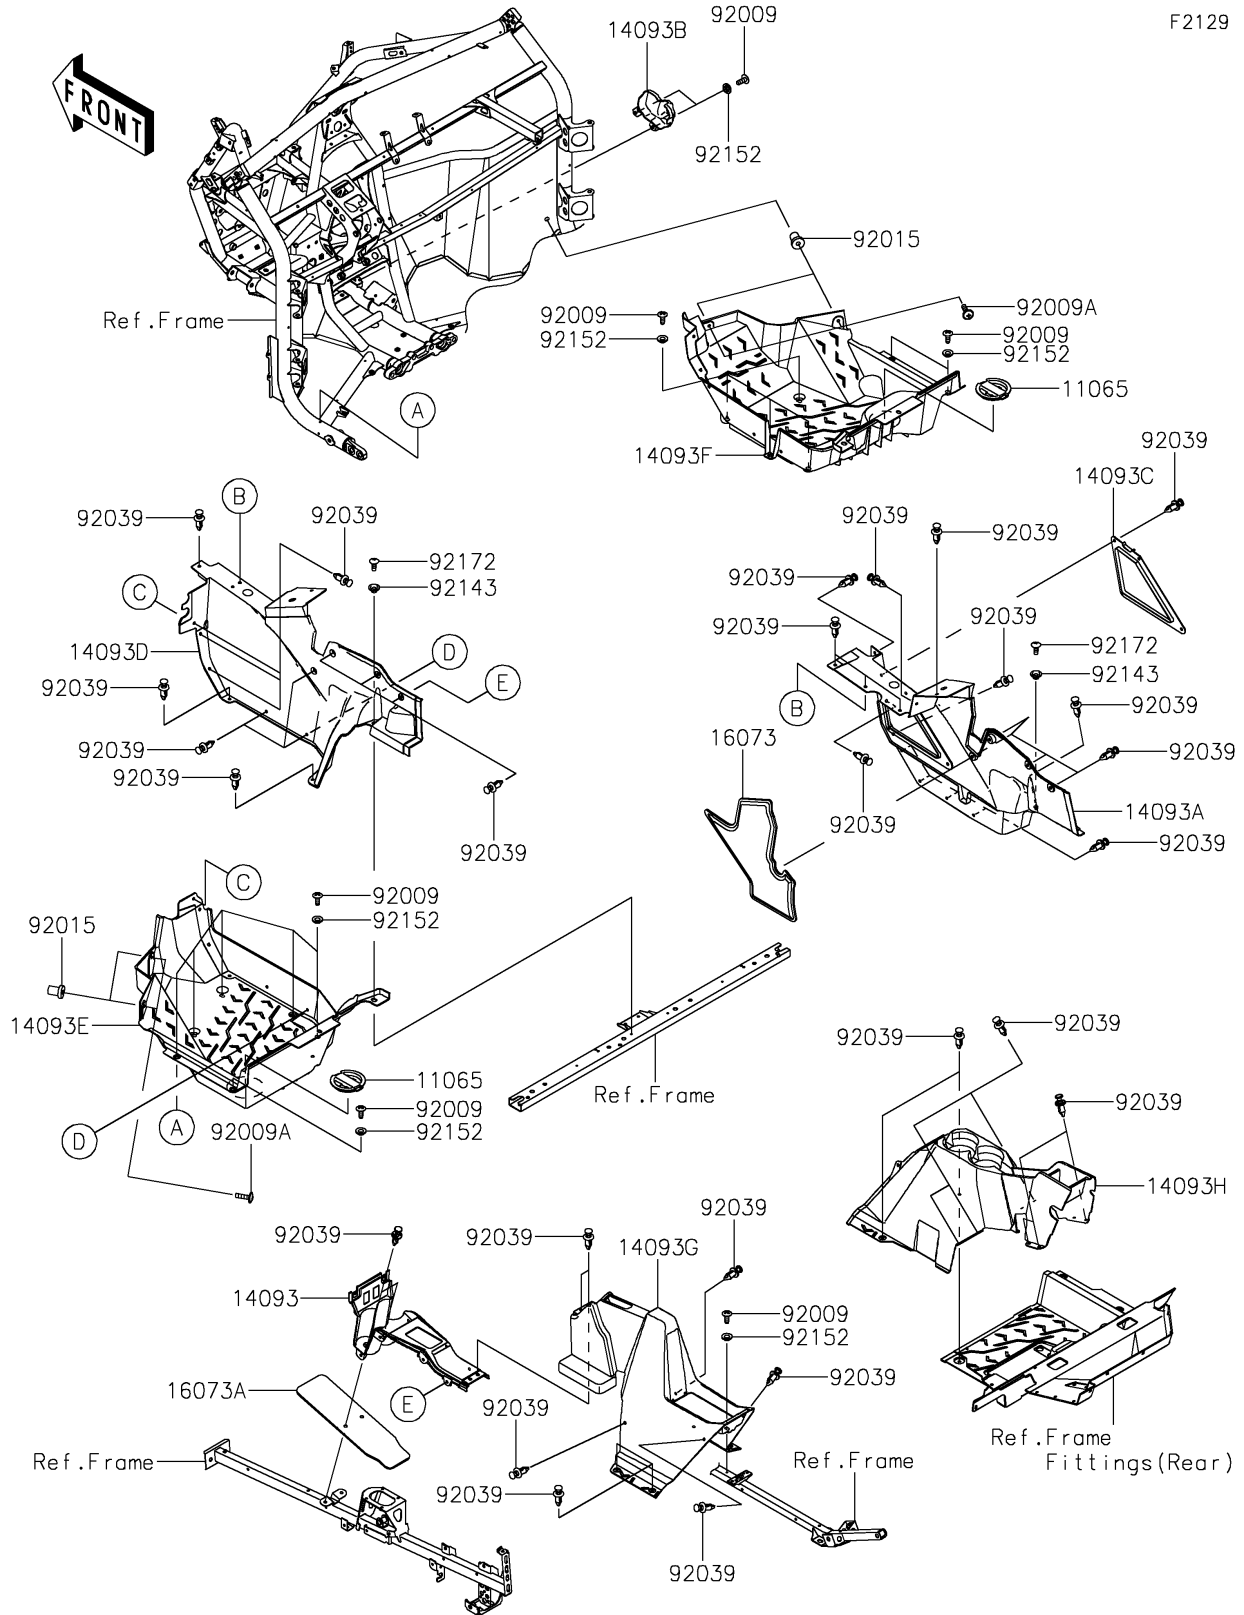

# 2024 Teryx KRX® 4 1000 SE PARTS DIAGRAM

## Frame Fittings(Front)

F2129

# 2024 Teryx KRX® 4 1000 SE PARTS LIST

## Frame Fittings(Front)

ITEM NAME	PART NUMBER	QUANTITY
CAP,FLOOR (Ref # 11065)	11065-1423	2
COVER,CENTER CONSOLE,FR (Ref # 14093)	14093-0833	1
COVER,FLOOR,CNT,RH (Ref # 14093A)	14093-0838	1
COVER,FR GEAR,SIDE (Ref # 14093B)	14093-0839	1
COVER,MAINTENANCE (Ref # 14093C)	14093-0850	1
COVER,FLOOR,CNT,LH (Ref # 14093D)	14093-1161	1
COVER,FLOOR,LH (Ref # 14093E)	14093-1208	1
COVER,FLOOR,RH (Ref # 14093F)	14093-1209	1
COVER,CENTER CONSOLE,CNT (Ref # 14093G)	14093-1225	1
COVER,CENTER CONSOLE,RR (Ref # 14093H)	14093-1226	1
INSULATOR (Ref # 16073)	16073-0898	1
INSULATOR (Ref # 16073A)	16073-0940	1
SCREW,TAPPING,6X16 (Ref # 92009)	92009-1166	15
SCREW,6X22,BLACK (Ref # 92009A)	92009-1256	4
NUT,RUBBER,6MM (Ref # 92015)	92015-1692	4
RIVET (Ref # 92039)	92039-0776	55
COLLAR (Ref # 92143)	92143-1057	2
COLLAR,6.3X9.5X4.1 (Ref # 92152)	92152-1571	15
SCREW,TAPPING,6X16 (Ref # 92172)	92172-0739	2