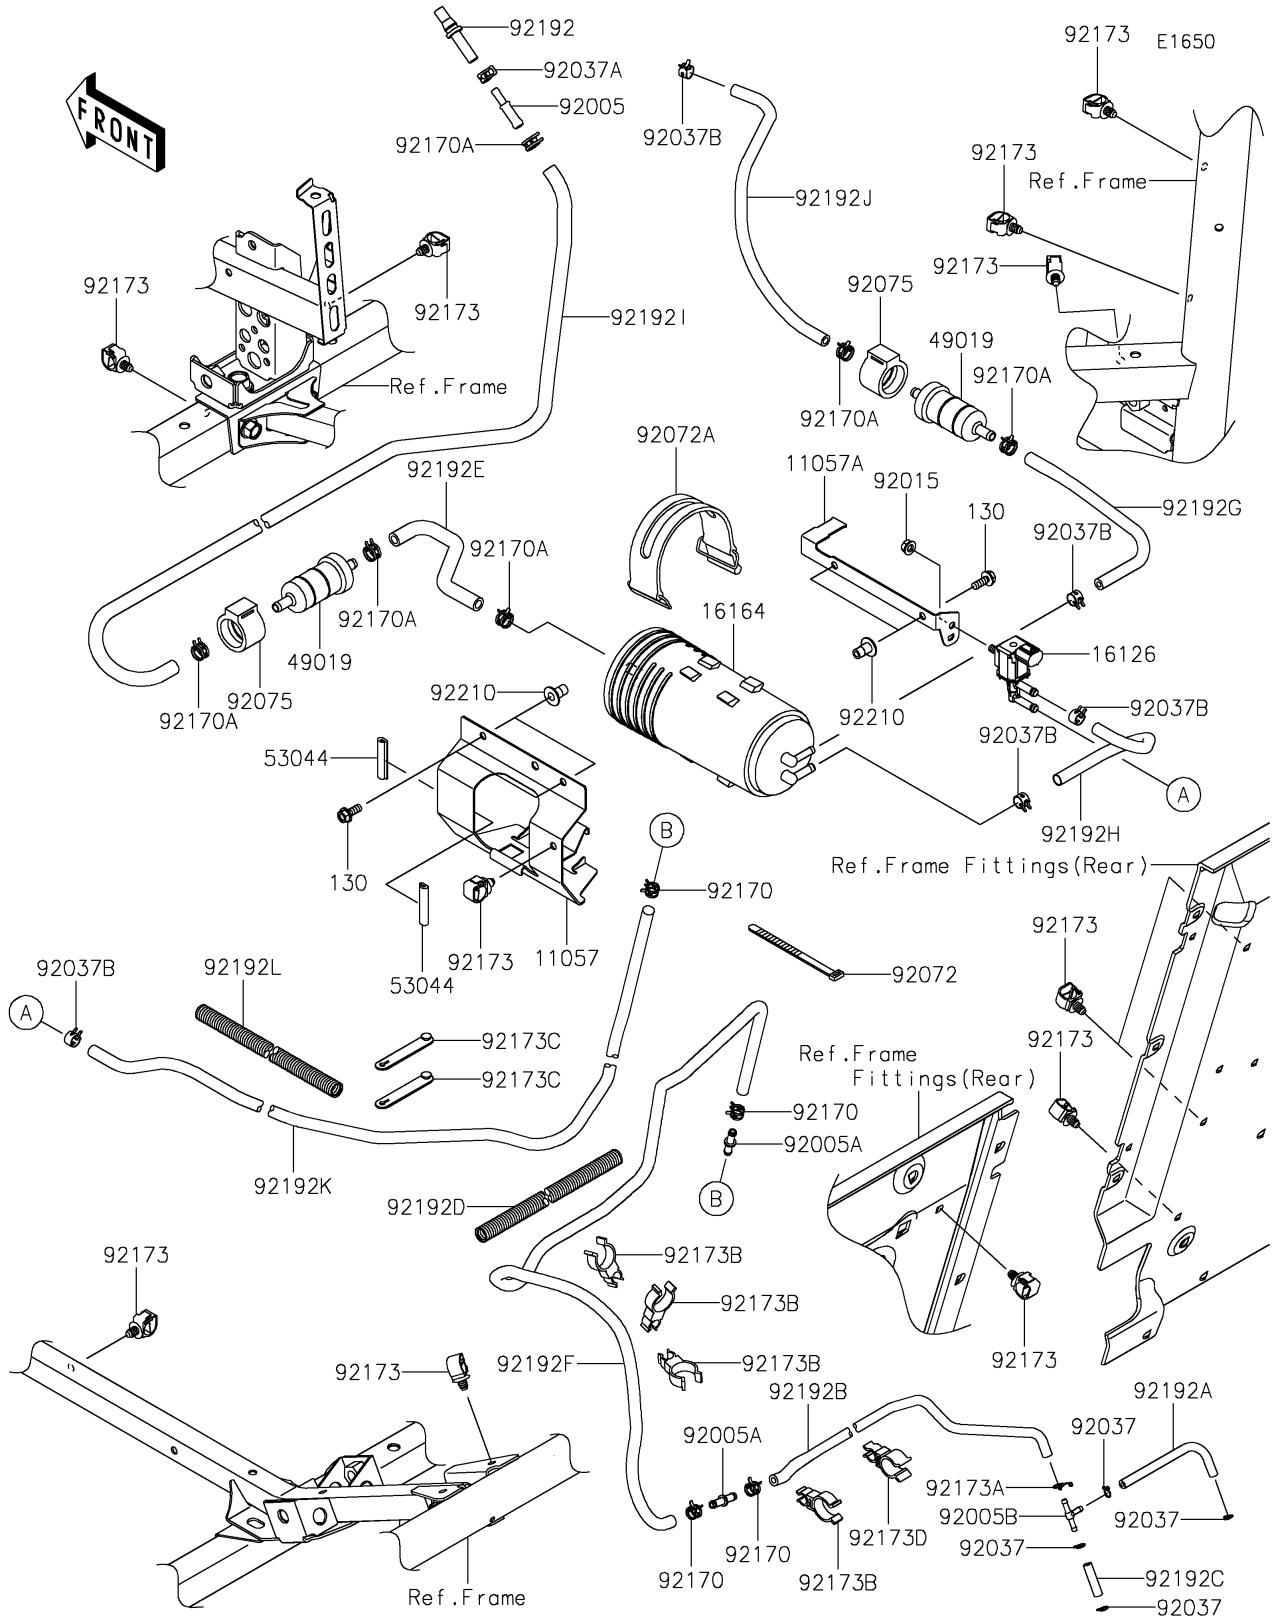

2024 Teryx KRX® 4 1000 SE PARTS DIAGRAM

Fuel Evaporative System(CA)

2024 Teryx KRX® 4 1000 SE PARTS LIST

Fuel Evaporative System(CA)

ITEM NAME	PART NUMBER	QUANTITY
BRACKET,CANISTER HOLDER (Ref # 11057)	11057-7673	1
BRACKET,PURGE VALVE (Ref # 11057A)	11057-7674	1
VALVE,SOLENOID (Ref # 16126)	16126-0705	1
CANISTER (Ref # 16164)	16164-0016	1
FILTER-FUEL (Ref # 49019)	49019-0032	2
TRIM,L=40 (Ref # 53044)	53044-1320	2
FITTING (Ref # 92005)	92005-0720	1
FITTING (Ref # 92005A)	92005-0721	2
FITTING (Ref # 92005B)	92005-1380	1
NUT,FLANGED,6MM (Ref # 92015)	92015-1367	1
CLAMP,TUBE (Ref # 92037)	92037-1124	4
CLAMP,TUBE (Ref # 92037A)	92037-1461	1
CLAMP (Ref # 92037B)	92037-2113	5
BAND,L=149 (Ref # 92072)	92072-031	1
BAND,L=168 (Ref # 92072A)	92072-1306	1
DAMPER,FUEL FILTER (Ref # 92075)	92075-1853	2
CLAMP (Ref # 92170)	92170-1493	4
CLAMP (Ref # 92170A)	92170-2082	6
CLAMP,12MM DIA. (Ref # 92173)	92173-0736	12
CLAMP (Ref # 92173A)	92173-1568	1
CLAMP,CLIP (Ref # 92173B)	92173-2000	4
CLAMP (Ref # 92173C)	92173-2199	2
CLAMP (Ref # 92173D)	92173-2287	1
TUBE,FRAME PIPE-CHECK VALVE (Ref # 92192)	92192-0068	1
TUBE,3.5X7.5X125 (Ref # 92192A)	92192-1497	1
TUBE,L=450 (Ref # 92192B)	92192-1612	1
TUBE,THROTTLE BODY (Ref # 92192C)	92192-1992	1
TUBE,CONVOLUTED,10.7X14.1X170 (Ref # 92192D)	92192-2293	1
TUBE,FILTER-CANISTER (Ref # 92192E)	92192-2571	1

2024 Teryx KRX® 4 1000 SE PARTS LIST

Fuel Evaporative System(CA)

ITEM NAME	PART NUMBER	QUANTITY
TUBE,PURGE VALVE-THROTTLE BODY (Ref # 92192F)	92192-2572	1
TUBE,FILTER-CANISTER (Ref # 92192G)	92192-2573	1
TUBE,CANISTER-PURGE VALVE (Ref # 92192H)	92192-2574	1
TUBE,AIR BREATHER (Ref # 92192I)	92192-2575	1
TUBE,CHECK VALVE-FILTER (Ref # 92192J)	92192-2576	1
TUBE,PURGE VALVE-THROTTLE BODY (Ref # 92192K)	92192-2592	1
TUBE,CONVOLUTED,10.7X14.1X530 (Ref # 92192L)	92192-2593	1
NUT,LARGE FLANGE,6MM,L=16.5 (Ref # 92210)	92210-1623	4
BOLT-FLANGED,6X16 (Ref # 130)	130BA0616	4