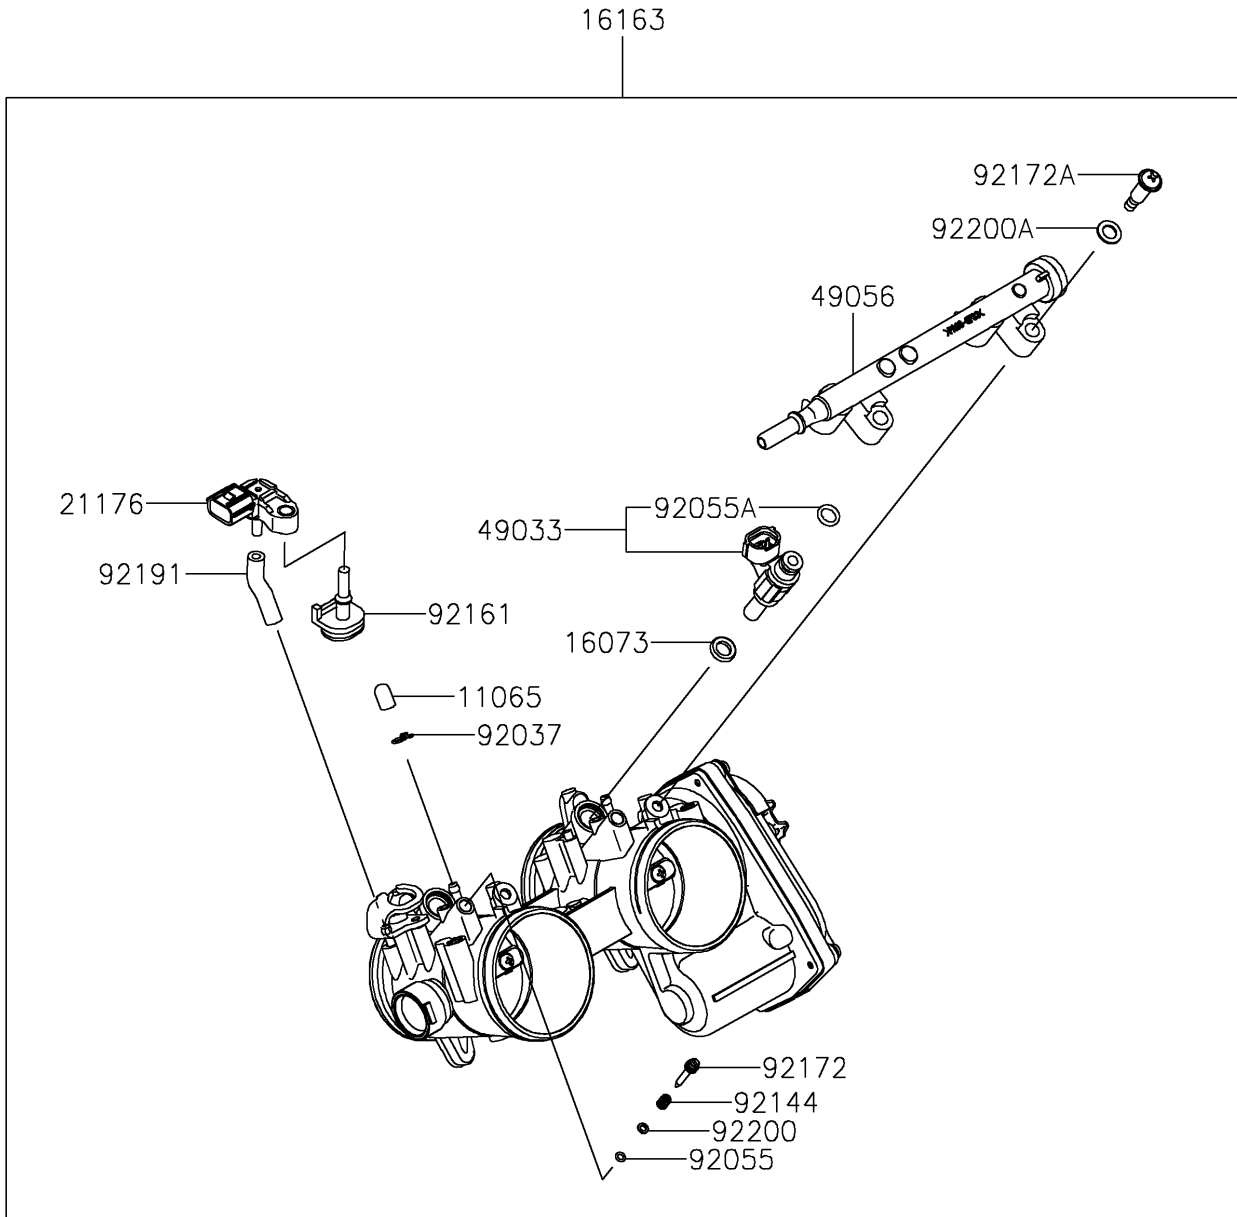

2024 Teryx KRX® 4 1000 SE PARTS DIAGRAM

Throttle

E1510

2024 Teryx KRX® 4 1000 SE PARTS LIST

Throttle

ITEM NAME	PART NUMBER	QUANTITY
CAP (Ref # 11065)	11065-0072	2
INSULATOR (Ref # 16073)	16073-0848	2
THROTTLE-ASSY (Ref # 16163)	16163-0991	1
SENSOR,PRESSURE (Ref # 21176)	21176-0906	1
NOZZLE-INJECTION (Ref # 49033)	49033-0040	2
PIPE-INJECTION (Ref # 49056)	49056-0564	1
CLAMP,TUBE (Ref # 92037)	92037-1124	2
RING-O (Ref # 92055)	92055-0840	2
RING-O,INJECTION NOZZLE (Ref # 92055A)	92055-0937	2
SPRING,THROTTLE STOP SCREW (Ref # 92144)	92144-1674	2
DAMPER (Ref # 92161)	92161-0673	1
SCREW (Ref # 92172)	92172-0156	2
SCREW,PIPE INJECTION (Ref # 92172A)	92172-0828	2
TUBE,3.2X7.4X40 (Ref # 92191)	92191-1551	1
WASHER,PILOT AIR SCREW (Ref # 92200)	92200-1564	2
WASHER (Ref # 92200A)	92200-3807	2