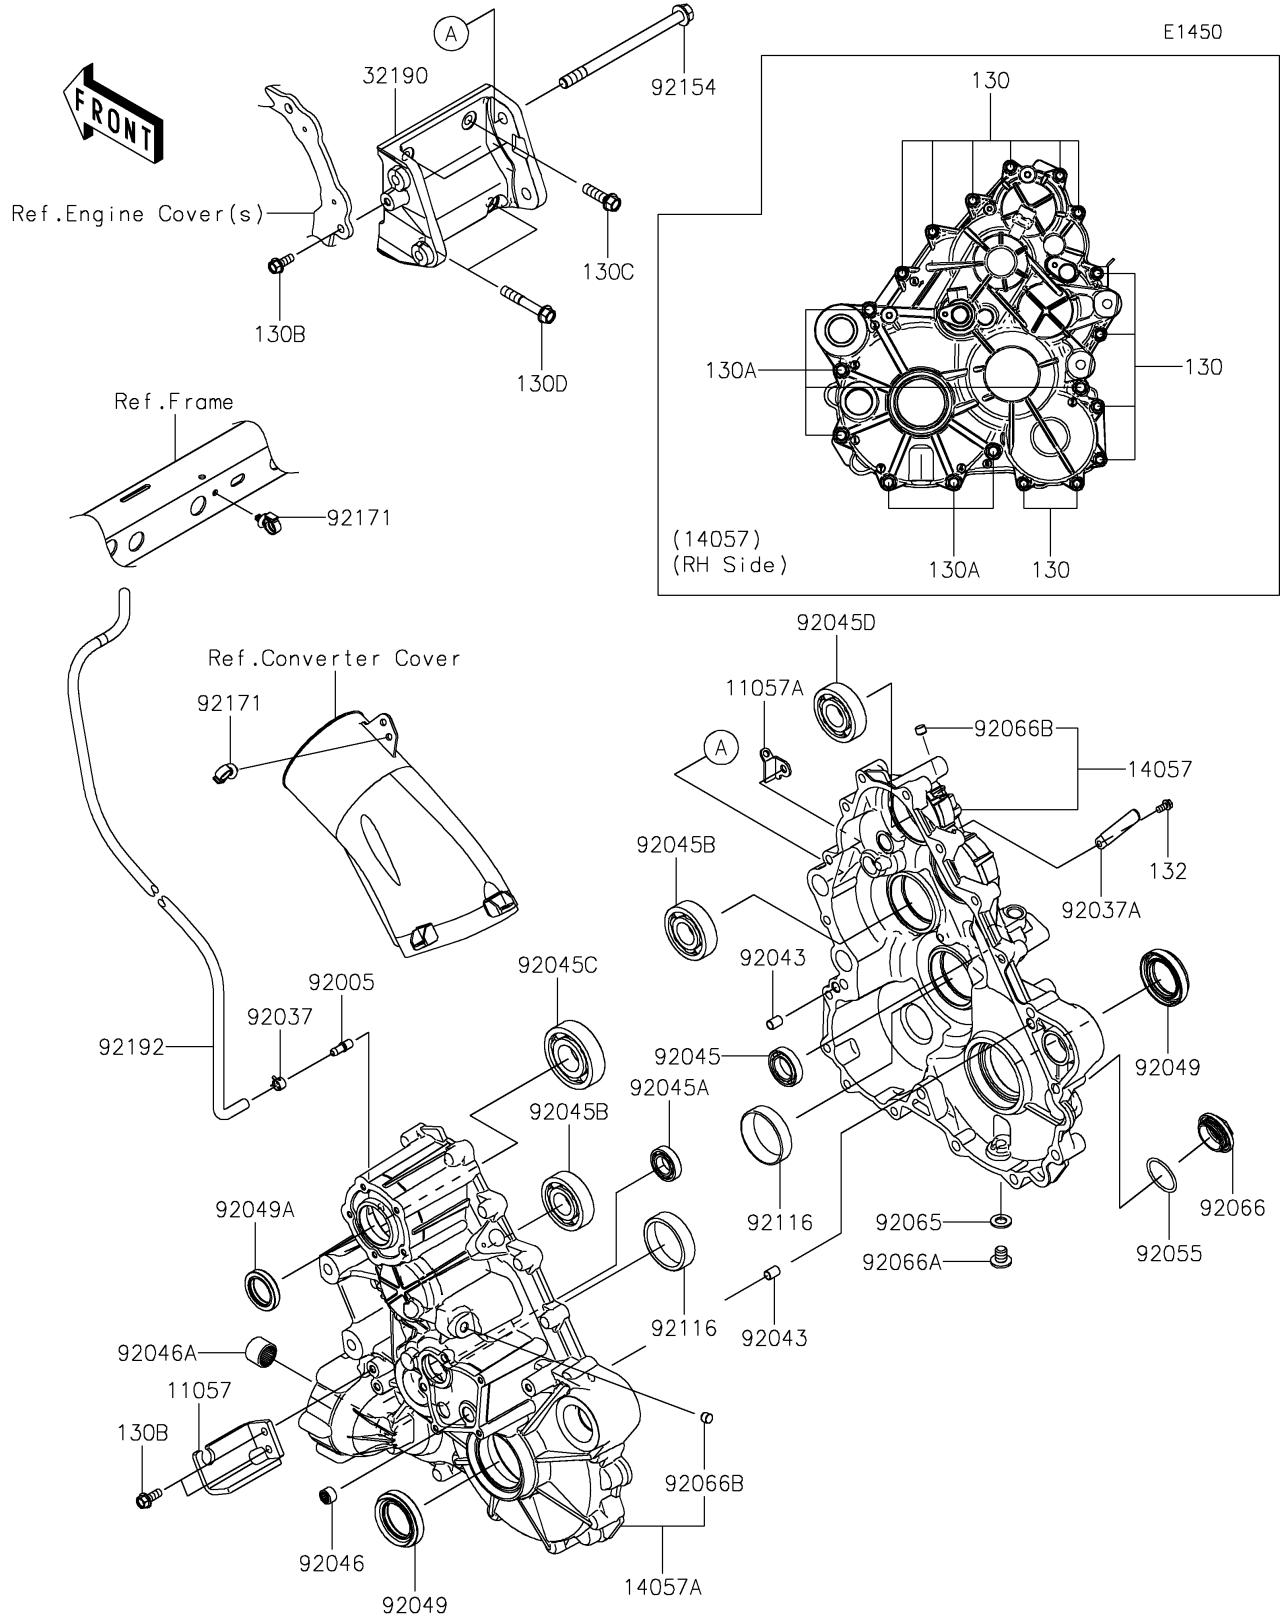

2024 Teryx KRX® 4 1000 SE PARTS DIAGRAM

Gear Box

2024 Teryx KRX® 4 1000 SE PARTS LIST

Gear Box

ITEM NAME	PART NUMBER	QUANTITY
BRACKET,CABLE (Ref # 11057)	11057-1898	1
BRACKET (Ref # 11057A)	11057-4094	1
CASE-COMP-GEAR (Ref # 14057)	14057-0023	1
CASE-COMP-GEAR (Ref # 14057A)	14057-0024	1
BRACKET-ENGINE (Ref # 32190)	32190-0776	1
FITTING,BREATHER (Ref # 92005)	92005-1127	1
CLAMP,TUBE (Ref # 92037)	92037-1505	1
CLAMP (Ref # 92037A)	92037-1993	1
PIN,DOWEL,10X14 (Ref # 92043)	92043-1037	2
BEARING-BALL,#6905 (Ref # 92045)	92045-036	1
BEARING-BALL,6904 (Ref # 92045A)	92045-0705	1
BEARING-BALL,6305RSH2 (Ref # 92045B)	92045-0899	2
BEARING-BALL,TMB306C3 (Ref # 92045C)	92045-0900	1
BEARING-BALL,6305 (Ref # 92045D)	92045-0947	1
BEARING-NEEDLE,HK1210FM (Ref # 92046)	92046-0034	1
BEARING-NEEDLE (Ref # 92046A)	92046-0039	1
SEAL-OIL,TC9Y 40X62X10X17.2 (Ref # 92049)	92049-0815	2
SEAL-OIL,HTC 30X45X8 (Ref # 92049A)	92049-0848	1
RING-O,35.8MM (Ref # 92055)	92055-1281	1
GASKET,12X22X2 (Ref # 92065)	92065-097	1
PLUG,36X7.5 (Ref # 92066)	92066-0744	1
PLUG,12X15 (Ref # 92066A)	92066-0943	1
PLUG (Ref # 92066B)	92066-1013	2
BEARING-ROLLER,HC30305J (Ref # 92116)	92116-0011	2
BOLT,12X175 (Ref # 92154)	92154-3859	2
CLAMP (Ref # 92171)	92171-0453	2
TUBE,5.8X10.8X935 (Ref # 92192)	92192-1921	1
BOLT-FLANGED,8X45 (Ref # 130)	130BA0845	12
BOLT-FLANGED,10X55 (Ref # 130A)	130BA1055	7

2024 Teryx KRX® 4 1000 SE PARTS LIST

Gear Box

ITEM NAME	PART NUMBER	QUANTITY
BOLT-FLANGED,8X20 (Ref # 130B)	130CA0820	3
BOLT-FLANGED,10X35 (Ref # 130C)	130CA1035	2
BOLT-FLANGED,10X60 (Ref # 130D)	130CA1060	2
BOLT-FLANGED-SMALL,6X12 (Ref # 132)	132BA0612	1