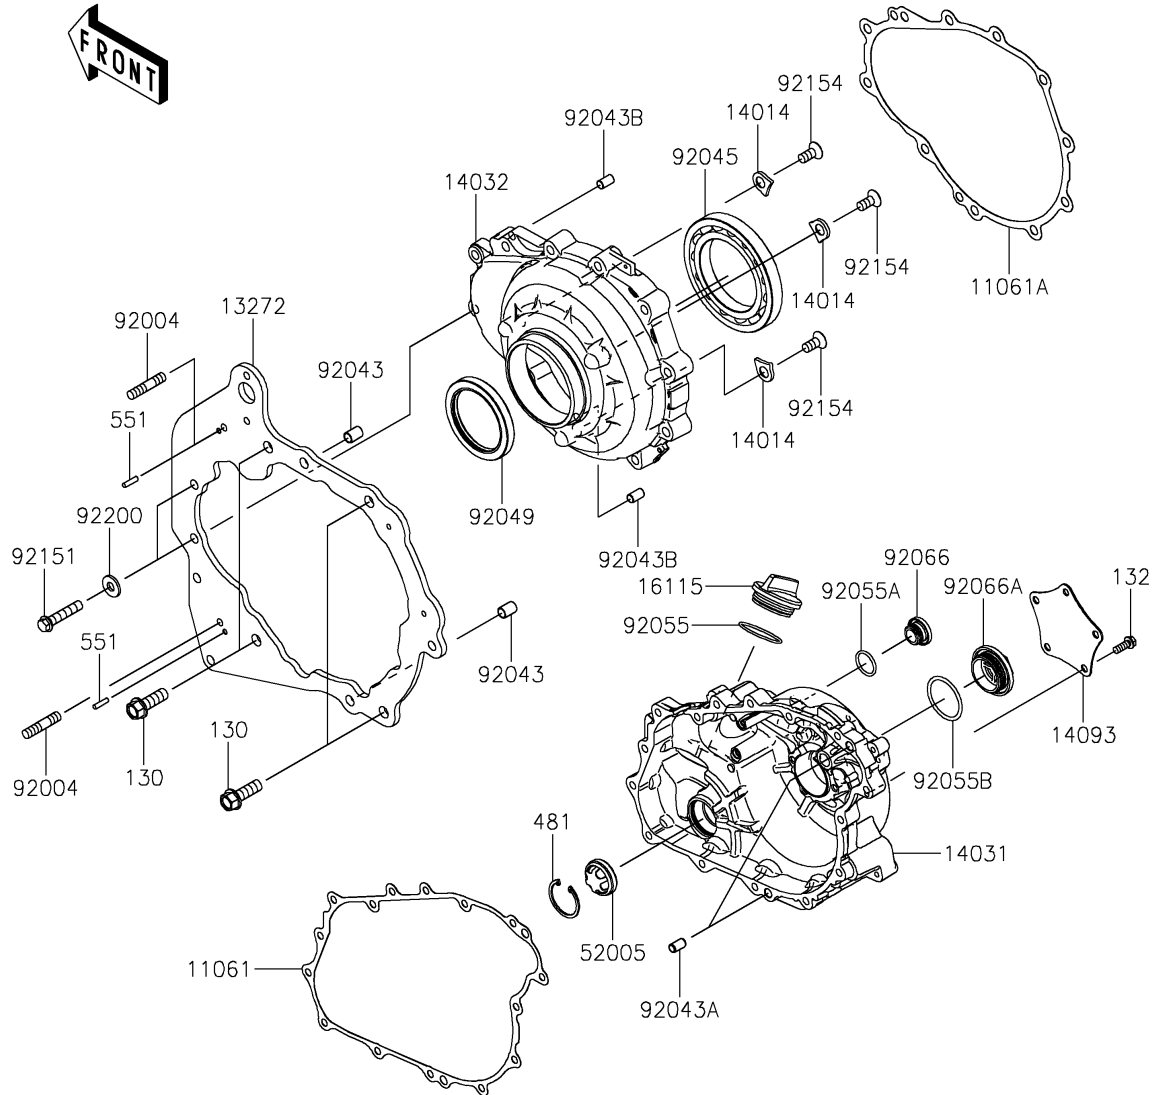

# 2024 Teryx KRX® 4 1000 SE PARTS DIAGRAM

Engine Cover(s)

E1431

## 2024 Teryx KRX® 4 1000 SE PARTS LIST

### Engine Cover(s)

ITEM NAME	PART NUMBER	QUANTITY
GASKET,GENERATOR COVER (Ref # 11061)	11061-1304	1
GASKET,CLUTCH COVER (Ref # 11061A)	11061-1305	1
PLATE,CLUTCH COVER,BACK (Ref # 13272)	13272-2799	1
PLATE-POSITION (Ref # 14014)	14014-0556	3
COVER-GENERATOR (Ref # 14031)	14031-0639	1
COVER-CLUTCH (Ref # 14032)	14032-0646	1
COVER,GENERATOR,OUTER (Ref # 14093)	14093-0794	1
CAP-OIL FILLER (Ref # 16115)	16115-1064	1
GAUGE,OIL (Ref # 52005)	52005-0766	1
STUD,8X30 (Ref # 92004)	92004-0790	2
PIN,DOWEL,10X14 (Ref # 92043)	92043-1037	2
PIN,6.2X8X14 (Ref # 92043A)	92043-1263	2
PIN,8X14 (Ref # 92043B)	92043-1567	2
BEARING-BALL,16014CS45 (Ref # 92045)	92045-0709	1
SEAL-OIL,HTC 59X77X9 (Ref # 92049)	92049-0820	1
RING-O,37.2X1.9 (Ref # 92055)	92055-0959	1
RING-O,20X2 (Ref # 92055A)	92055-1146	1
RING-O,35.8MM (Ref # 92055B)	92055-1281	1
PLUG,COVER (Ref # 92066)	92066-0011	1
PLUG,36X7.5 (Ref # 92066A)	92066-0744	1
BOLT,8X40 (Ref # 92151)	92151-1621	11
BOLT,FLAT,8X13.6 (Ref # 92154)	92154-0978	3
WASHER,8.5X18X2.3 (Ref # 92200)	92200-1213	2
BOLT-FLANGED,10X30 (Ref # 130)	130BA1030	4
BOLT-FLANGED-SMALL,6X16 (Ref # 132)	132BA0616	5
BOLT-FLANGED-SMALL,6X30 (Ref # 132A)	132BA0630	15
CIRCLIP (Ref # 481)	481J3400	1
PIN-DOWEL,4X16 (Ref # 551)	551A0416	2