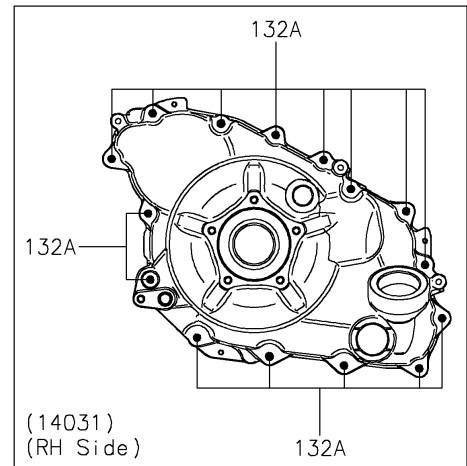

# 2024 Teryx KRX® 4 1000 SE PARTS DIAGRAM

Engine Cover(s)

E1431

## 2024 Teryx KRX® 4 1000 SE PARTS LIST

### Engine Cover(s)

ITEM NAME	PART NUMBER	QUANTITY
GASKET,GENERATOR COVER (Ref # 11061)	11061-1304	1
GASKET,CLUTCH COVER (Ref # 11061A)	11061-1305	1
PLATE,CLUTCH COVER,BACK (Ref # 13272)	13272-2799	1
PLATE-POSITION (Ref # 14014)	14014-0556	3
COVER-GENERATOR (Ref # 14031)	14031-0639	1
COVER-CLUTCH (Ref # 14032)	14032-0646	1
COVER,GENERATOR,OUTER (Ref # 14093)	14093-0794	1
CAP-OIL FILLER (Ref # 16115)	16115-1064	1
GAUGE,OIL (Ref # 52005)	52005-0766	1
STUD,8X30 (Ref # 92004)	92004-0790	2
PIN,DOWEL,10X14 (Ref # 92043)	92043-1037	2
PIN,6.2X8X14 (Ref # 92043A)	92043-1263	2
PIN,8X14 (Ref # 92043B)	92043-1567	2
BEARING-BALL,16014CS45 (Ref # 92045)	92045-0709	1
SEAL-OIL,HTC 59X77X9 (Ref # 92049)	92049-0820	1
RING-O,37.2X1.9 (Ref # 92055)	92055-0959	1
RING-O,20X2 (Ref # 92055A)	92055-1146	1
RING-O,35.8MM (Ref # 92055B)	92055-1281	1
PLUG,COVER (Ref # 92066)	92066-0011	1
PLUG,36X7.5 (Ref # 92066A)	92066-0744	1
BOLT,8X40 (Ref # 92151)	92151-1621	11
BOLT,FLAT,8X13.6 (Ref # 92154)	92154-0978	3
WASHER,8.5X18X2.3 (Ref # 92200)	92200-1213	2
BOLT-FLANGED,10X30 (Ref # 130)	130BA1030	4
BOLT-FLANGED-SMALL,6X16 (Ref # 132)	132BA0616	5
BOLT-FLANGED-SMALL,6X30 (Ref # 132A)	132BA0630	15
CIRCLIP (Ref # 481)	481J3400	1
PIN-DOWEL,4X16 (Ref # 551)	551A0416	2