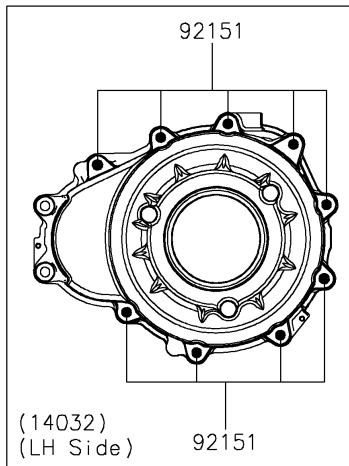

# 2024 Teryx KRX® 4 1000 SE PARTS DIAGRAM

Engine Cover(s)

E1431

## 2024 Teryx KRX® 4 1000 SE PARTS LIST

### Engine Cover(s)

ITEM NAME	PART NUMBER	QUANTITY
GASKET,GENERATOR COVER (Ref # 11061)	11061-1304	1
GASKET,CLUTCH COVER (Ref # 11061A)	11061-1305	1
PLATE,CLUTCH COVER,BACK (Ref # 13272)	13272-2799	1
PLATE-POSITION (Ref # 14014)	14014-0556	3
COVER-GENERATOR (Ref # 14031)	14031-0639	1
COVER-CLUTCH (Ref # 14032)	14032-0646	1
COVER,GENERATOR,OUTER (Ref # 14093)	14093-0794	1
CAP-OIL FILLER (Ref # 16115)	16115-1064	1
GAUGE,OIL (Ref # 52005)	52005-0766	1
STUD,8X30 (Ref # 92004)	92004-0790	2
PIN,DOWEL,10X14 (Ref # 92043)	92043-1037	2
PIN,6.2X8X14 (Ref # 92043A)	92043-1263	2
PIN,8X14 (Ref # 92043B)	92043-1567	2
BEARING-BALL,16014CS45 (Ref # 92045)	92045-0709	1
SEAL-OIL,HTC 59X77X9 (Ref # 92049)	92049-0820	1
RING-O,37.2X1.9 (Ref # 92055)	92055-0959	1
RING-O,20X2 (Ref # 92055A)	92055-1146	1
RING-O,35.8MM (Ref # 92055B)	92055-1281	1
PLUG,COVER (Ref # 92066)	92066-0011	1
PLUG,36X7.5 (Ref # 92066A)	92066-0744	1
BOLT,8X40 (Ref # 92151)	92151-1621	11
BOLT,FLAT,8X13.6 (Ref # 92154)	92154-0978	3
WASHER,8.5X18X2.3 (Ref # 92200)	92200-1213	2
BOLT-FLANGED,10X30 (Ref # 130)	130BA1030	4
BOLT-FLANGED-SMALL,6X16 (Ref # 132)	132BA0616	5
BOLT-FLANGED-SMALL,6X30 (Ref # 132A)	132BA0630	15
CIRCLIP (Ref # 481)	481J3400	1
PIN-DOWEL,4X16 (Ref # 551)	551A0416	2