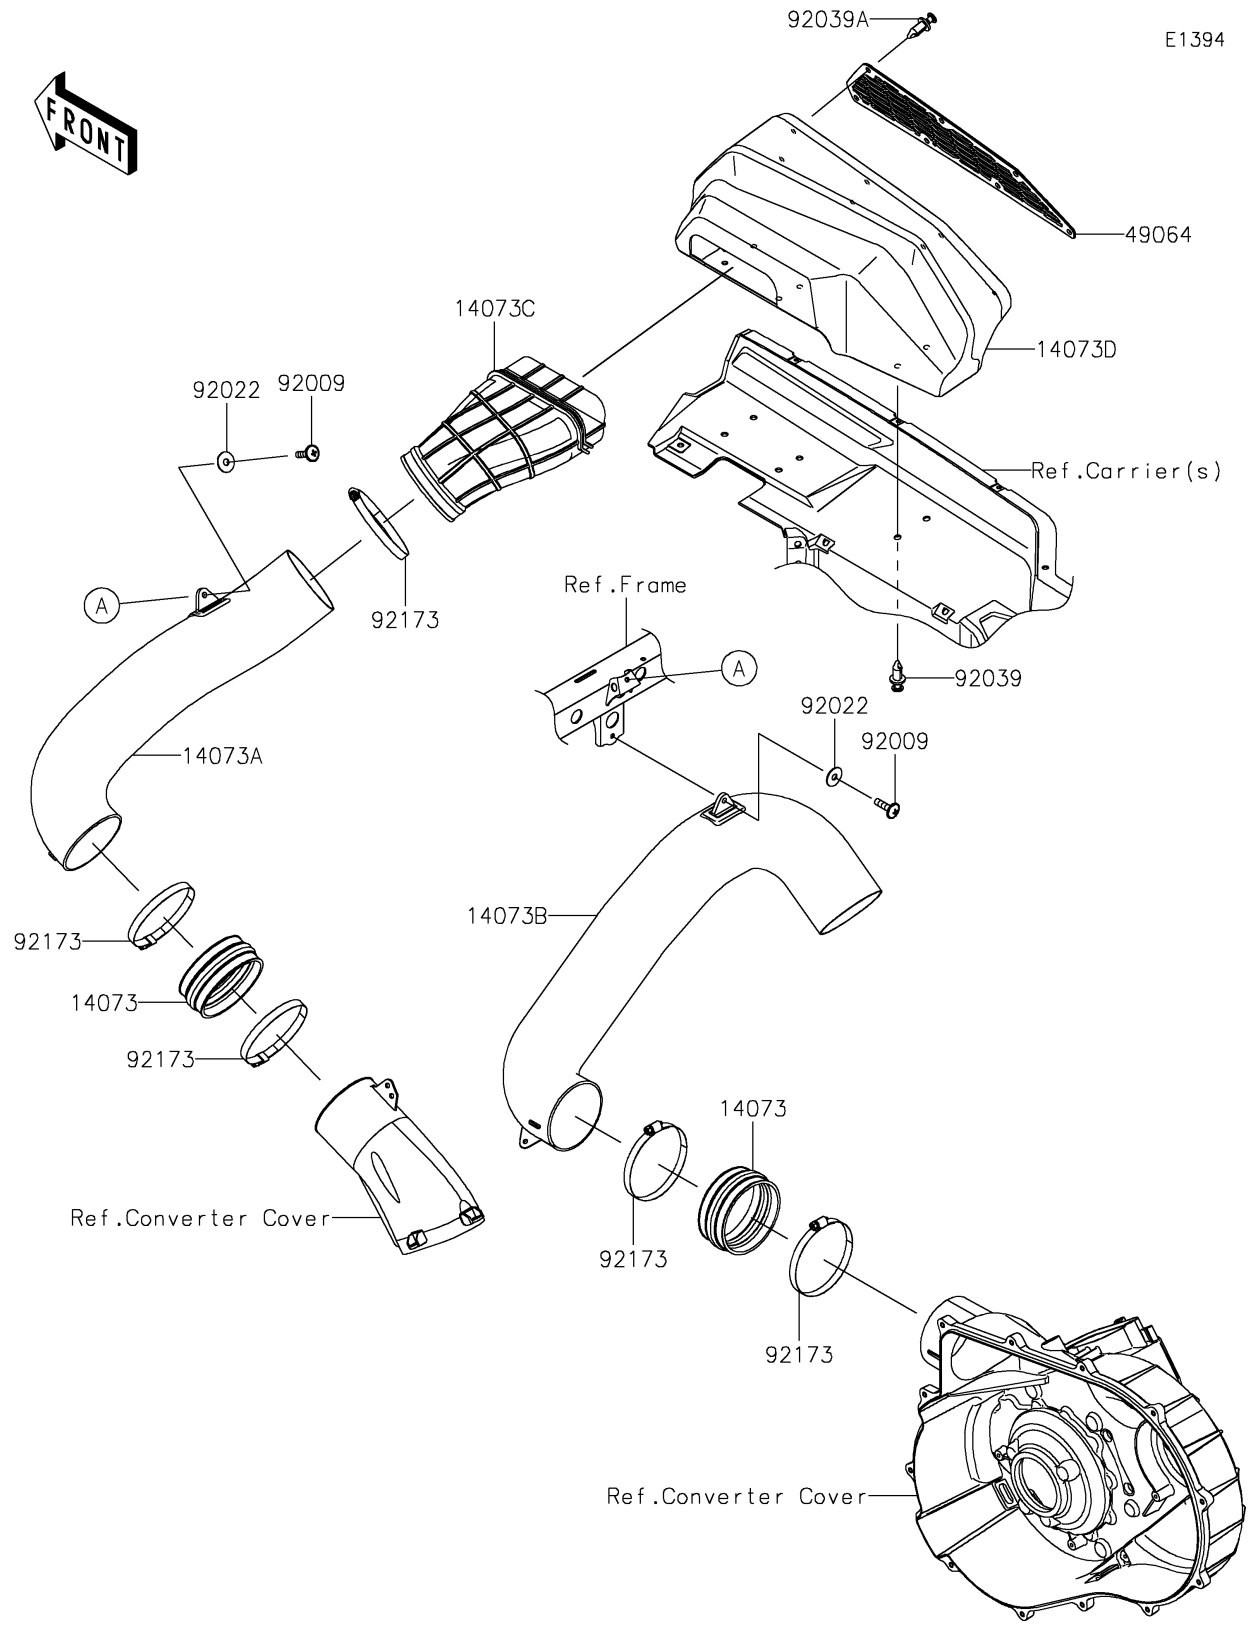

# 2024 Teryx KRX® 4 1000 SE PARTS DIAGRAM

Air Cleaner-Belt Converter

## 2024 Teryx KRX® 4 1000 SE PARTS LIST

### Air Cleaner-Belt Converter

ITEM NAME	PART NUMBER	QUANTITY
DUCT (Ref # 14073)	14073-0909	2
DUCT,INTAKE (Ref # 14073A)	14073-0910	1
DUCT,EXHAUST (Ref # 14073B)	14073-0911	1
DUCT (Ref # 14073C)	14073-0919	1
DUCT (Ref # 14073D)	14073-0955	1
FILTER-AIR (Ref # 49064)	49064-0013	1
SCREW,6X22 (Ref # 92009)	92009-1441	2
WASHER,PLAIN,6.5X20X1 (Ref # 92022)	92022-165	2
RIVET (Ref # 92039)	92039-0776	6
RIVET,TWO-PIECE CLIP (Ref # 92039A)	92039-0818	7
CLAMP,130MM (Ref # 92173)	92173-1938	5