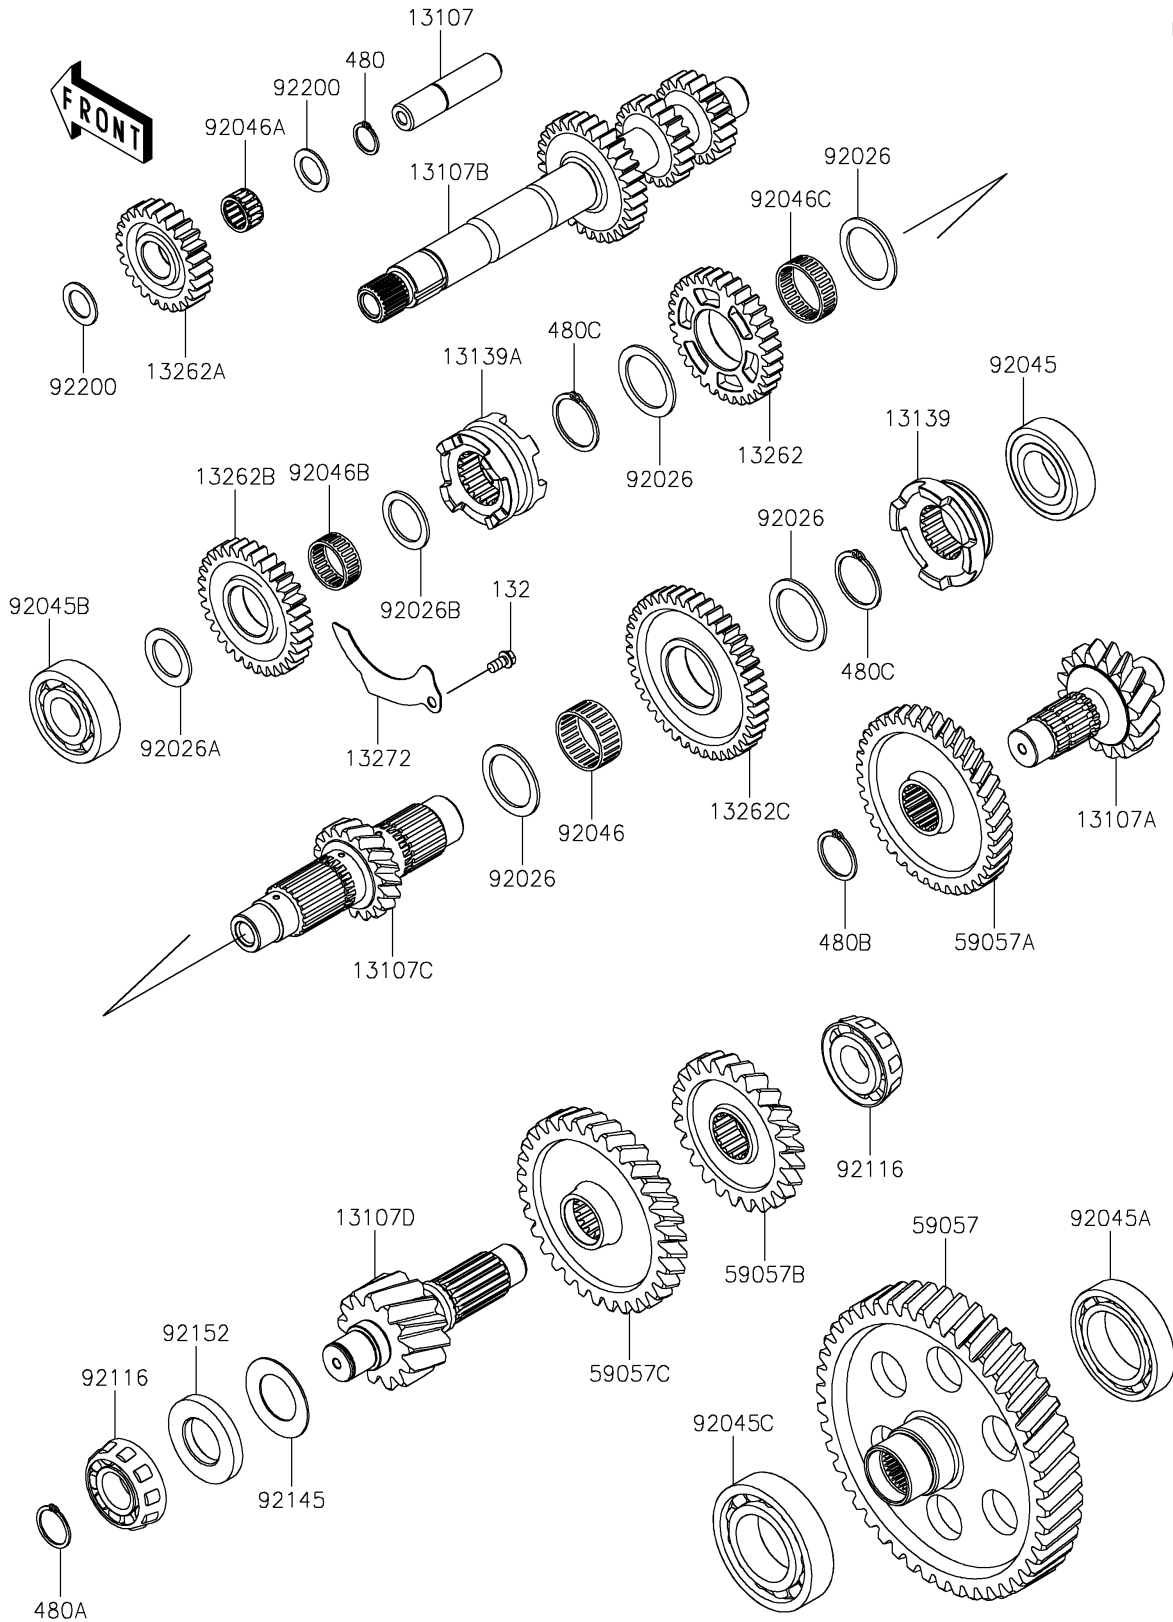

2024 Teryx KRX® 4 1000 SE PARTS DIAGRAM

Transmission

E1361

2024 Teryx KRX® 4 1000 SE PARTS LIST

Transmission

ITEM NAME	PART NUMBER	QUANTITY
SHAFT,REVERSE IDLER (Ref # 13107)	13107-0879	1
SHAFT,3RD,16T (Ref # 13107A)	13107-0900	1
SHAFT,INPUT (Ref # 13107B)	13107-0931	1
SHAFT,2ND,18T (Ref # 13107C)	13107-0932	1
SHAFT,4TH,13T (Ref # 13107D)	13107-0937	1
SHIFTER,LOW,19T (Ref # 13139)	13139-0030	1
SHIFTER,HIGH&REV,19T (Ref # 13139A)	13139-0037	1
GEAR,REV,32T (Ref # 13262)	13262-1364	1
GEAR,REVERSE IDLER,25T (Ref # 13262A)	13262-1567	1
GEAR,HIGH,32T (Ref # 13262B)	13262-1568	1
GEAR,LOW,42T (Ref # 13262C)	13262-1569	1
PLATE,OIL (Ref # 13272)	13272-2570	1
GEAR-HELICAL,46T (Ref # 59057)	59057-0029	1
GEAR-HELICAL,38T (Ref # 59057A)	59057-0031	1
GEAR-HELICAL,24T (Ref # 59057B)	59057-0037	1
GEAR-HELICAL,32T (Ref # 59057C)	59057-0038	1
SPACER,35.2X47X2 (Ref # 92026)	92026-0765	4
SPACER,25.2X38X2 (Ref # 92026A)	92026-0856	1
SPACER,28X38X2 (Ref # 92026B)	92026-1299	1
BEARING-BALL,6206Z (Ref # 92045)	92045-0902	1
BEARING-BALL,6009 (Ref # 92045A)	92045-0903	1
BEARING-BALL,6305ZUR3 (Ref # 92045B)	92045-0926	1
BEARING-BALL,TMB209 (Ref # 92045C)	92045-0935	1
BEARING-NEEDLE,35X40X17 (Ref # 92046)	92046-0611	1
BEARING-NEEDLE (Ref # 92046A)	92046-0634	1
BEARING-NEEDLE (Ref # 92046B)	92046-0635	1
BEARING-NEEDLE (Ref # 92046C)	92046-0636	1
BEARING-ROLLER,HC30305JRLFT (Ref # 92116)	92116-0012	2
SPRING (Ref # 92145)	92145-1837	1

2024 Teryx KRX® 4 1000 SE PARTS LIST

Transmission

ITEM NAME	PART NUMBER	QUANTITY
COLLAR (Ref # 92152)	92152-2526	1
WASHER,18.2X28X1.5 (Ref # 92200)	92200-0716	2
BOLT-FLANGED-SMALL,6X12 (Ref # 132)	132BA0612	1
CIRCLIP-TYPE-C,18MM (Ref # 480)	480J1800	1
CIRCLIP-TYPE-C,25MM (Ref # 480A)	480J2500	1
CIRCLIP (Ref # 480B)	480J2900	1
CIRCLIP (Ref # 480C)	480J3500	2