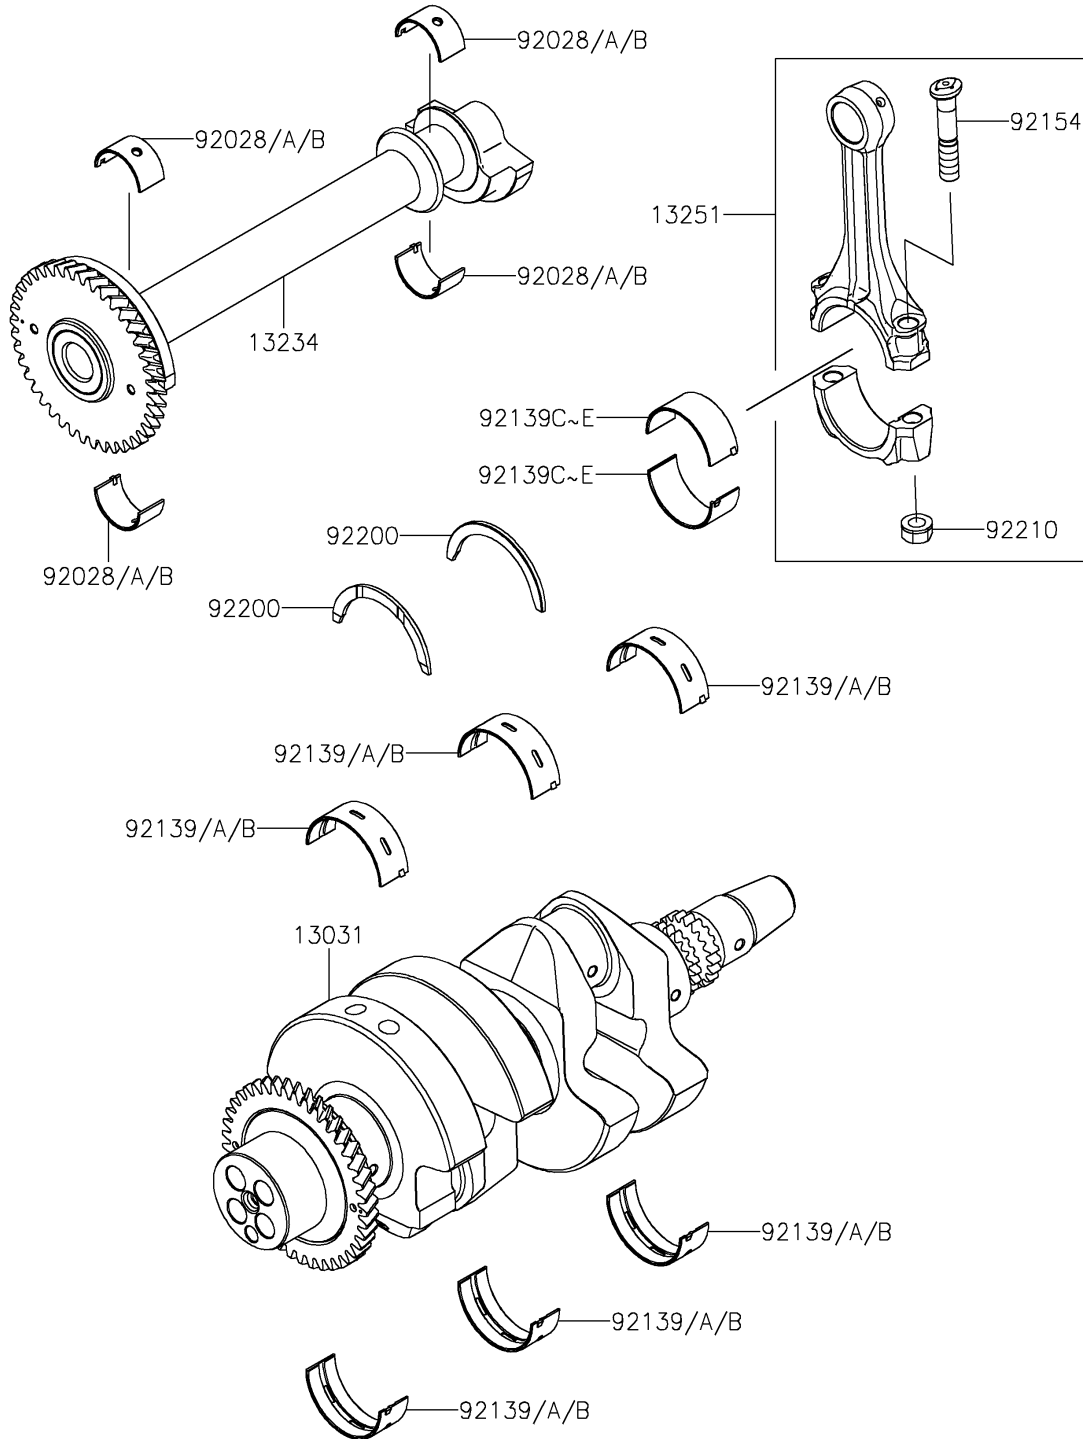

2024 Teryx KRX® 4 1000 SE PARTS DIAGRAM

Crankshaft

E1321

2024 Teryx KRX® 4 1000 SE PARTS LIST

Crankshaft

ITEM NAME	PART NUMBER	QUANTITY
CRANKSHAFT-COMP (Ref # 13031)	13031-0997	1
SHAFT-COMP,BALANCER (Ref # 13234)	13234-0611	1
ROD-ASSY-CONNECTING,J (Ref # 13251)	13251-0749-JJ	2
BUSHING,BALANCER SHAFT,BLUE (Ref # 92028)	92028-1909	4
BUSHING,BALANCER SHAFT,BLACK (Ref # 92028A)	92028-1910	AR
BUSHING,BALANCER SHAFT,BROWN (Ref # 92028B)	92028-1911	AR
BUSHING,CRANKSHAFT,BLUE (Ref # 92139)	92139-0925	6
BUSHING,CRANKSHAFT,BLACK (Ref # 92139A)	92139-0926	AR
BUSHING,CRANKSHAFT,BROWN (Ref # 92139B)	92139-0927	AR
BUSHING,CONNECTING ROD,YELLOW (Ref # 92139C)	92139-0968	4
BUSHING,CONNECTING ROD,GREEN (Ref # 92139D)	92139-0969	AR
BUSHING,CONNECTING ROD,PURPLE (Ref # 92139E)	92139-0970	AR
BOLT,CONNECTING ROD (Ref # 92154)	92154-3911	4
WASHER,THRUST,T=2.5 (Ref # 92200)	92200-2242	2
NUT,FLANGED,9MM (Ref # 92210)	92210-1673	4