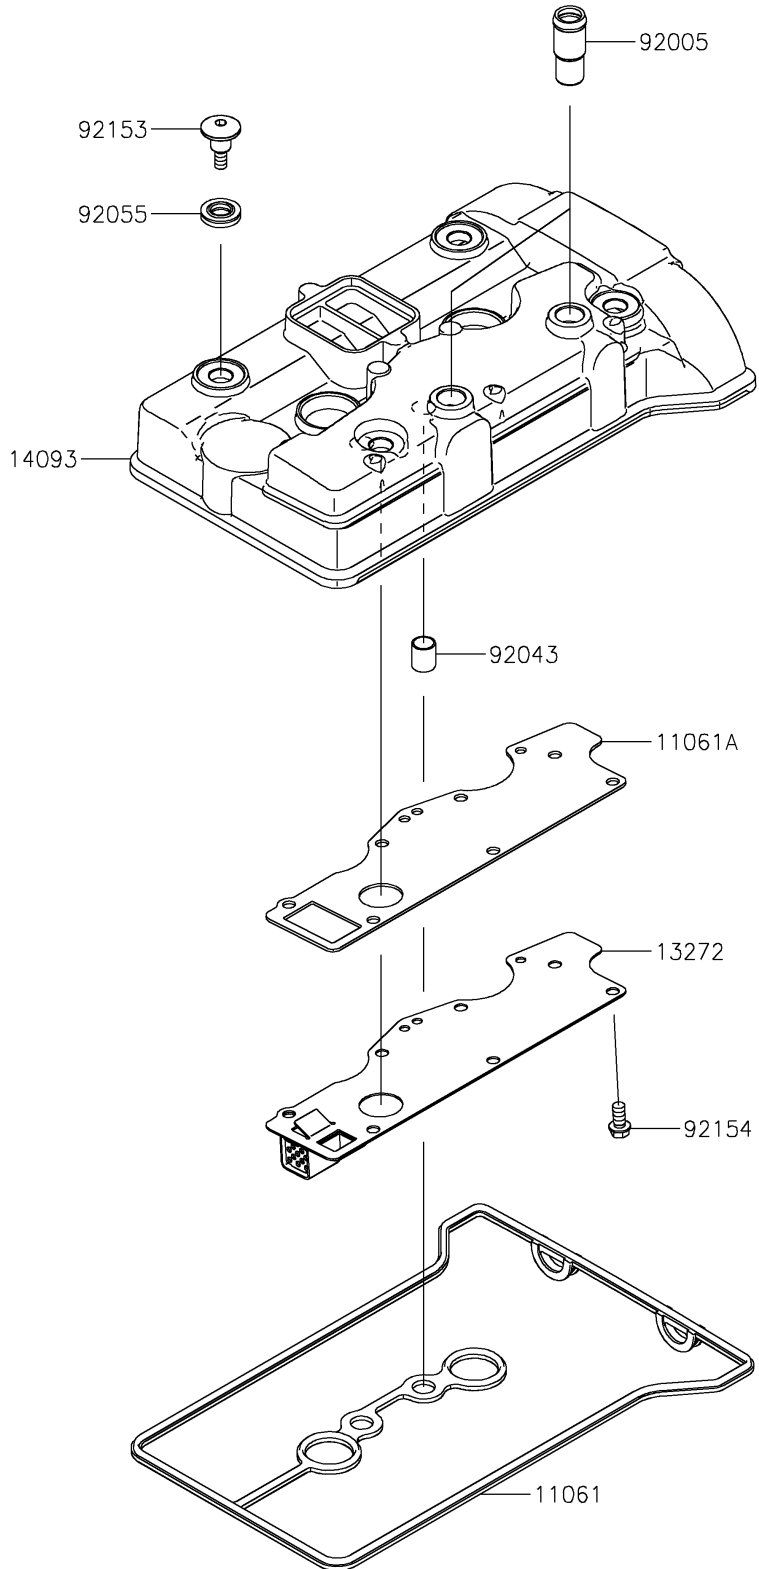

# 2024 Teryx KRX® 4 1000 SE PARTS DIAGRAM

Cylinder Head Cover

E1112

## 2024 Teryx KRX® 4 1000 SE PARTS LIST

### Cylinder Head Cover

ITEM NAME	PART NUMBER	QUANTITY
GASKET,HEAD COVER (Ref # 11061)	11061-1313	1
GASKET,BREATHER PLATE (Ref # 11061A)	11061-1314	1
PLATE,BREATHER (Ref # 13272)	13272-2685	1
COVER,HEAD (Ref # 14093)	14093-0848	1
FITTING,BREATHER (Ref # 92005)	92005-0968	2
PIN,10.1X12X14 (Ref # 92043)	92043-4009	2
RING-O (Ref # 92055)	92055-0785	4
BOLT,SOCKET,6X22.5 (Ref # 92153)	92153-1779	4
BOLT,FLANGED-SMALL,6X12 (Ref # 92154)	92154-1888	7