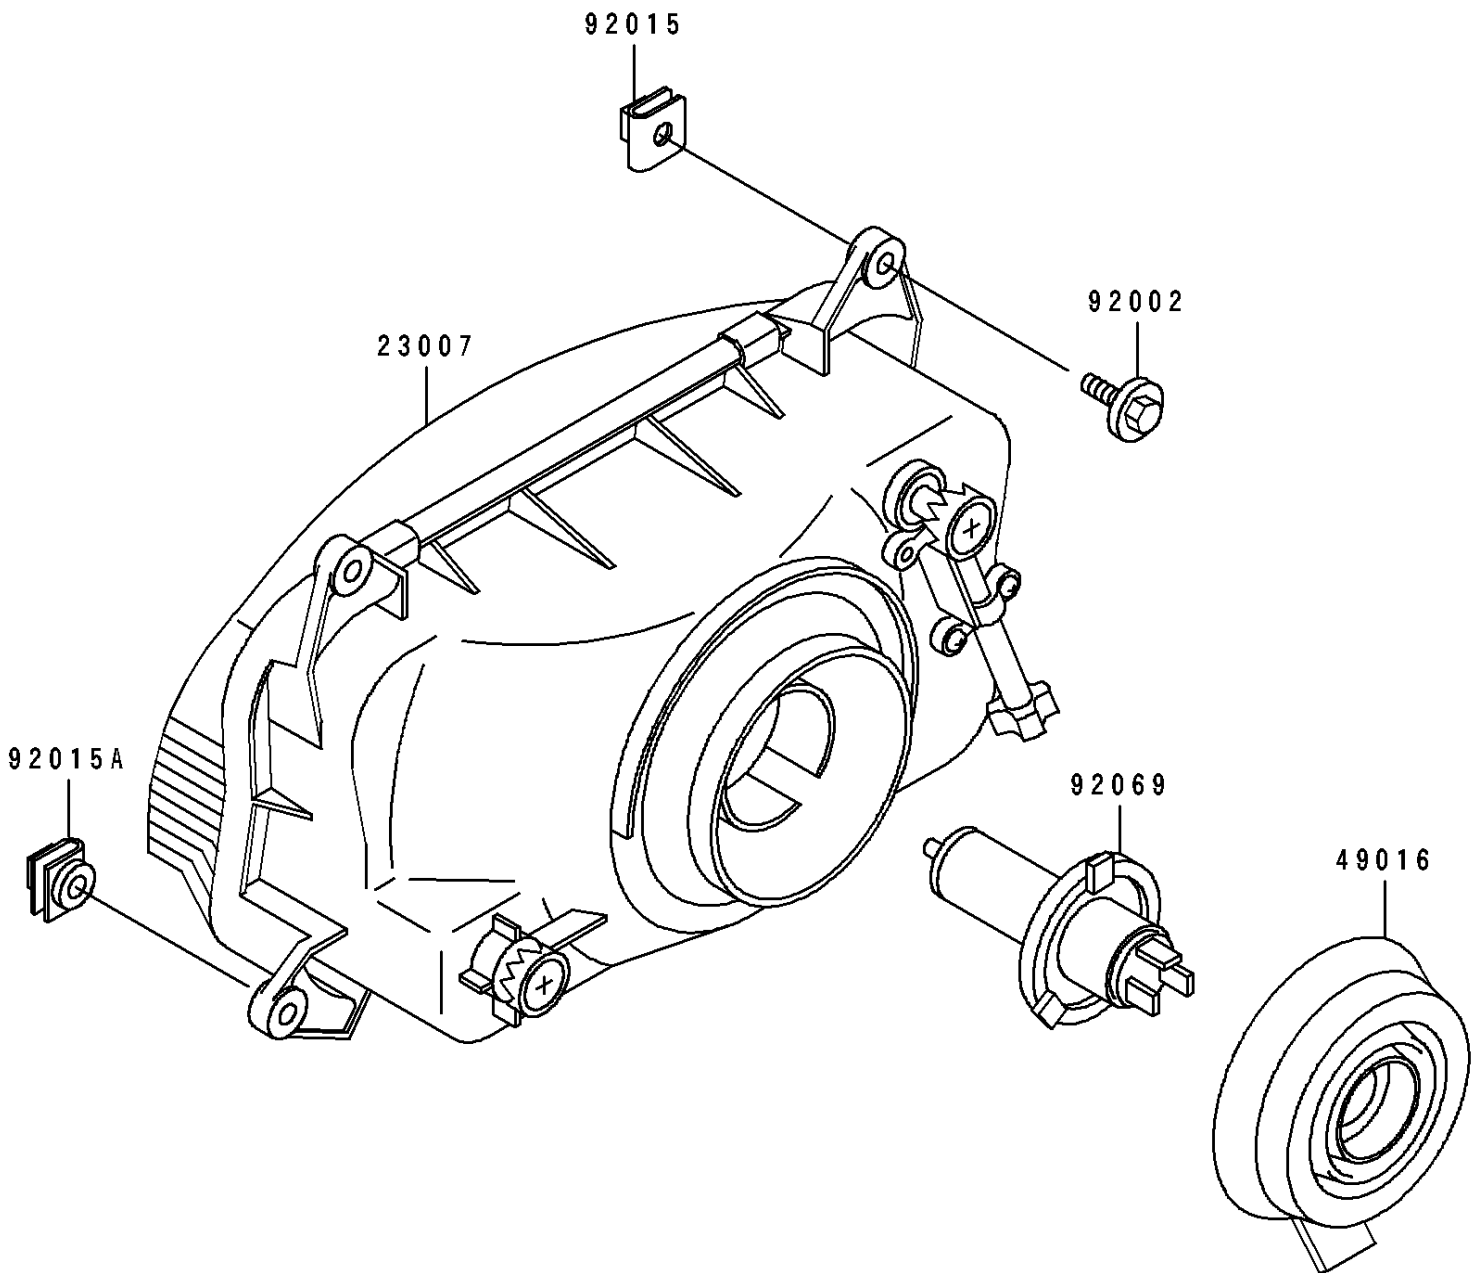

1993 Ninja[®] ZX[™]-6 PARTS DIAGRAM

Head Lamp

F2710

1993 Ninja® ZX™-6 PARTS LIST

Head Lamp

ITEM NAME	PART NUMBER	QUANTITY
LENS-COMP,HEAD LAMP (Ref # 23007)	23007-1228	1
COVER-SEAL,HEAD LAMP SOCKET (Ref # 49016)	49016-1137	1
BOLT,6X25 (Ref # 92002)	92002-1320	4
NUT,6MM (Ref # 92015)	92015-1094	2
NUT (Ref # 92015A)	92015-1788	2
BULB,12V 60/55W,H4 (Ref # 92069)	92069-1002	1