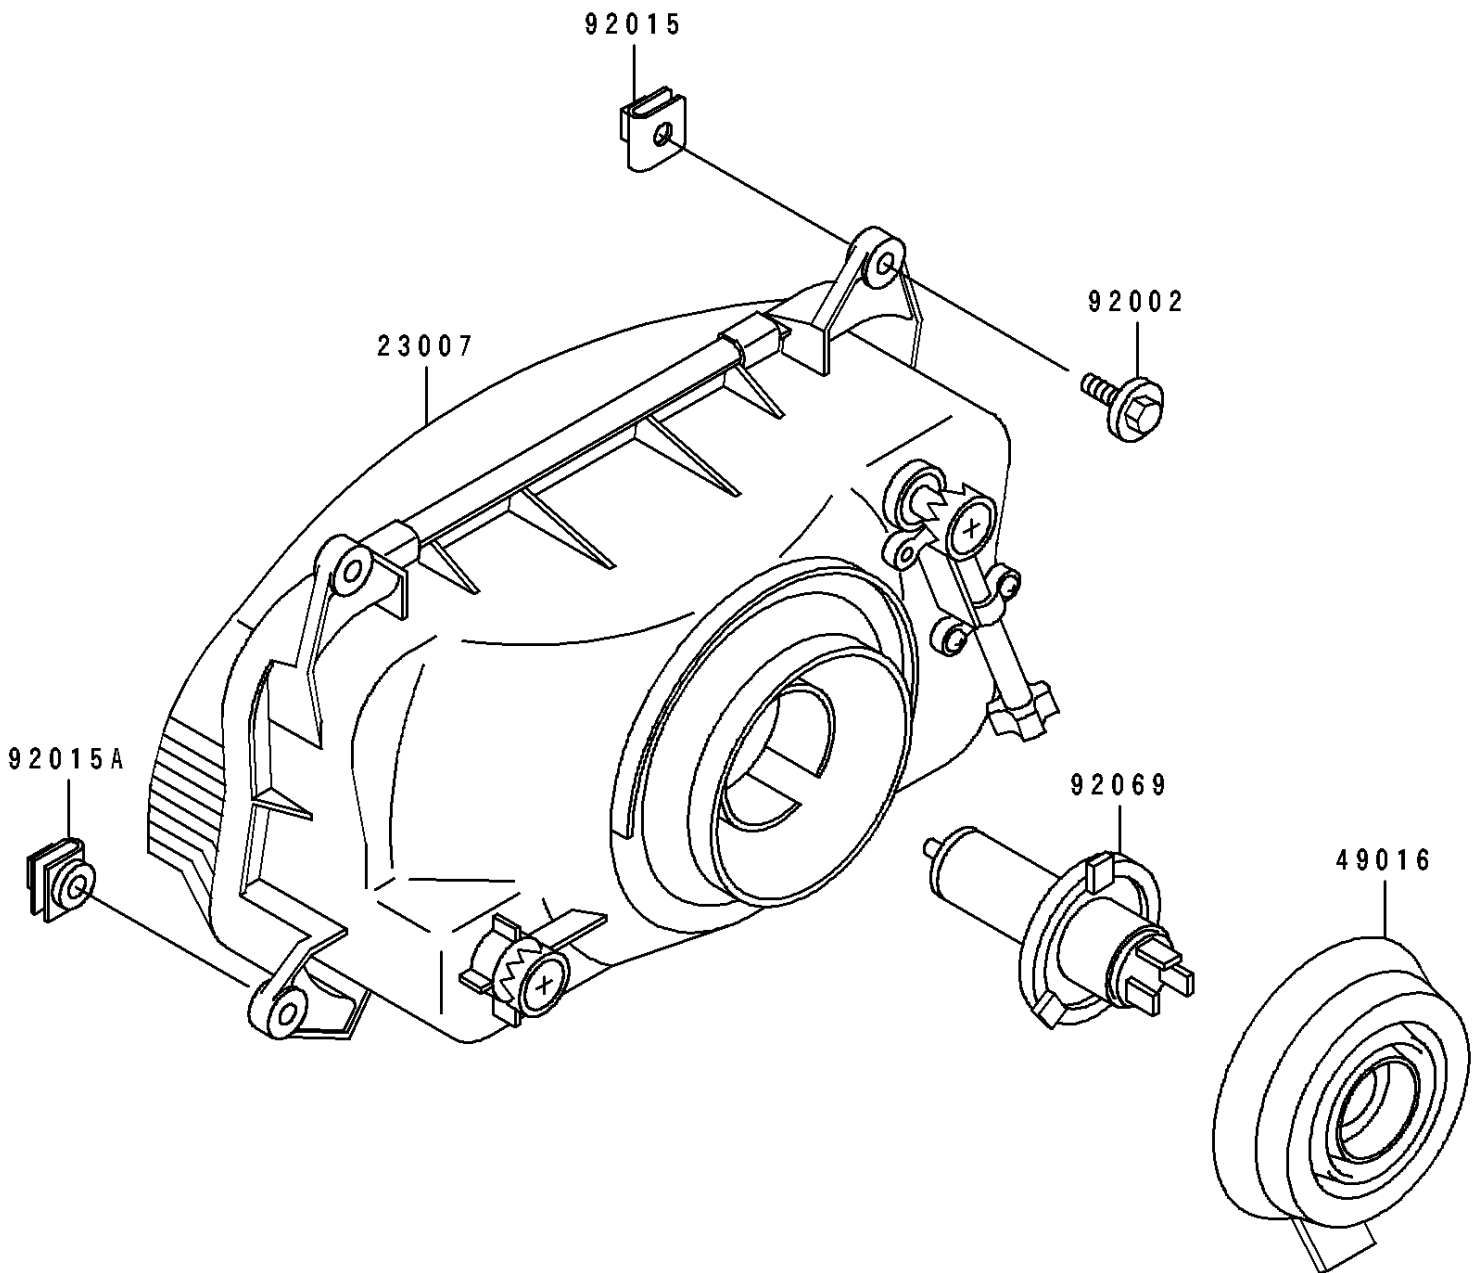

1991 Ninja® ZX™-6 PARTS DIAGRAM

Head Lamp

F2710

1991 Ninja® ZX™-6 PARTS LIST

Head Lamp

ITEM NAME	PART NUMBER	QUANTITY
LENS-COMP,HEAD LAMP (Ref # 23007)	23007-1228	1
COVER-SEAL,HEAD LAMP SOCKET (Ref # 49016)	49016-1137	1
BOLT,6X25 (Ref # 92002)	92002-1320	1
NUT,6MM (Ref # 92015)	92015-1094	1
NUT (Ref # 92015A)	92015-1788	1
BULB,12V 60/55W,H4 (Ref # 92069)	92069-1002	1