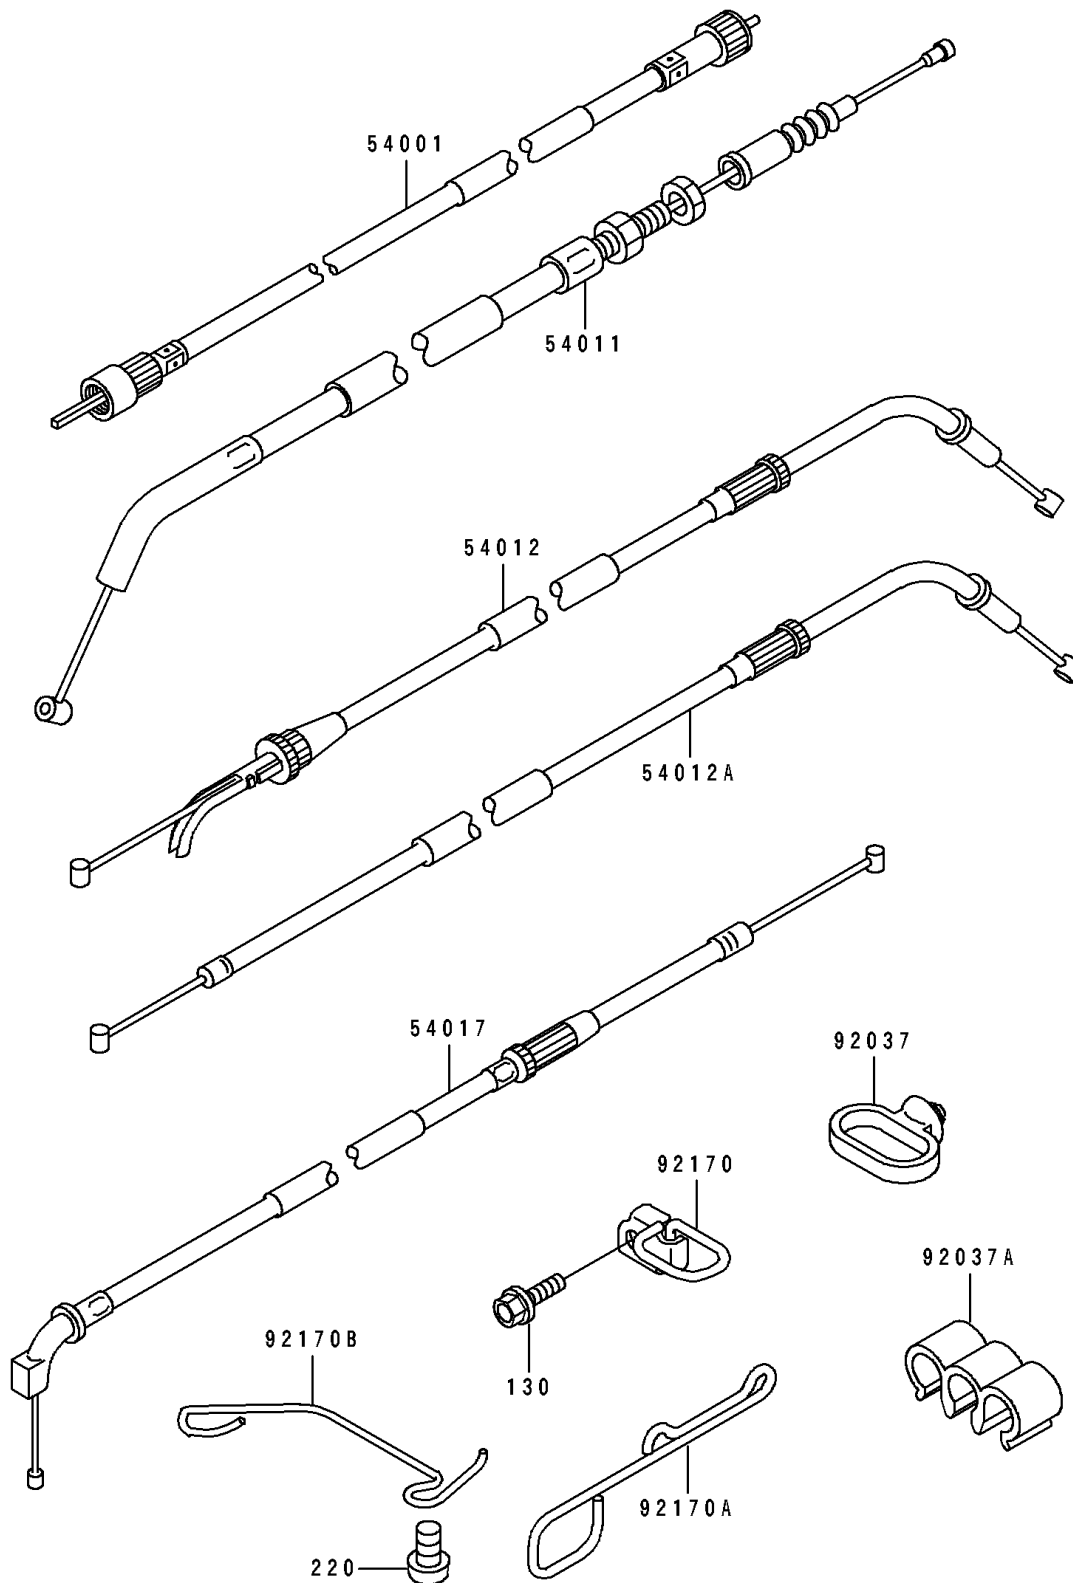

1991 Ninja® ZX™-6 PARTS DIAGRAM

Cable

F2540

1991 Ninja® ZX™-6 PARTS LIST

Cable

ITEM NAME	PART NUMBER	QUANTITY
CABLE-SPEEDOMETER (Ref # 54001)	54001-1101	1
CABLE-CLUTCH (Ref # 54011)	54011-1301	1
CABLE-THROTTLE,OPENING (Ref # 54012)	54012-1394	1
CABLE-THROTTLE,CLOSING (Ref # 54012A)	54012-1395	1
CABLE-STARTER (Ref # 54017)	54017-1127	1
CLAMP,CABLE (Ref # 92037)	92037-1459	1
CLAMP,CABLE (Ref # 92037A)	92037-1697	1
CLAMP,CABLE (Ref # 92170)	92170-1170	1
CLAMP,CABLE (Ref # 92170A)	92170-1183	1
CLAMP,CABLE (Ref # 92170B)	92170-1236	1
BOLT-FLANGED (Ref # 130)	130J0612	1
SCREW-PAN-CROS,8X10 (Ref # 220)	220C0810	1