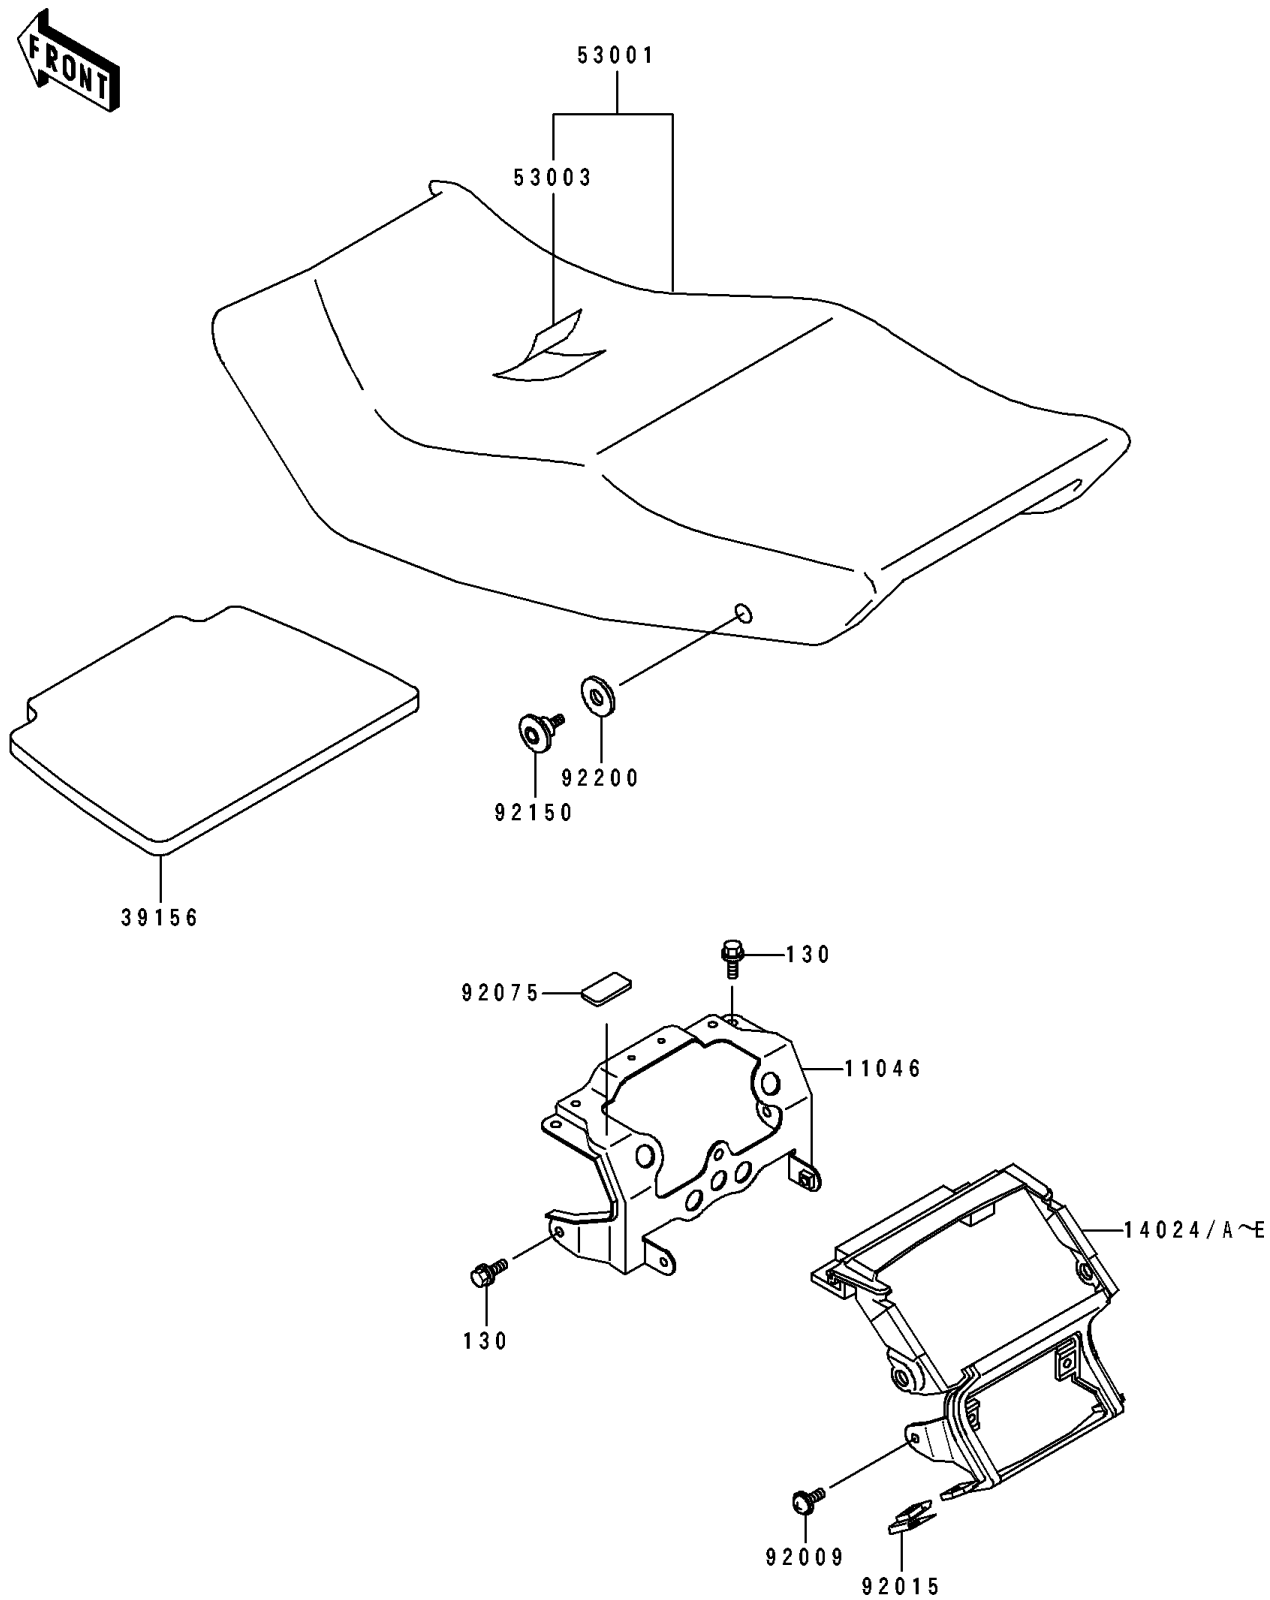

## 1991 Ninja® ZX™-6 PARTS DIAGRAM

Seat

F2510

## 1991 Ninja® ZX™-6 PARTS LIST

Seat

ITEM NAME	PART NUMBER	QUANTITY
BRACKET,TAIL (Ref # 11046)	11046-1950	1
COVER,TAIL,ROSE OPERA (Ref # 14024)	14024-1897-HC	1
COVER,TAIL,ROSE OPERA (Ref # 14024A)	14024-1897-HS	1
COVER,TAIL,P.C.GRAY (Ref # 14024B)	14024-1897-JR	1
COVER,TAIL,P.C.GRAY (Ref # 14024E)	14024-1897-T2	1
PAD,SEAT (Ref # 39156)	39156-1214	1
SEAT-ASSY,DUAL,BLACK (Ref # 53001)	53001-1601-MA	1
LEATHER,SEAT,BLACK (Ref # 53003)	53003-1237-MA	1
SCREW,6X14 (Ref # 92009)	92009-1288	1
NUT,5MM (Ref # 92015)	92015-1798	1
DAMPER (Ref # 92075)	92075-1883	1
BOLT,SOCKET,6MM (Ref # 92150)	92150-1154	1
WASHER (Ref # 92200)	92200-1013	1
BOLT-FLANGED (Ref # 130)	130J0612	1