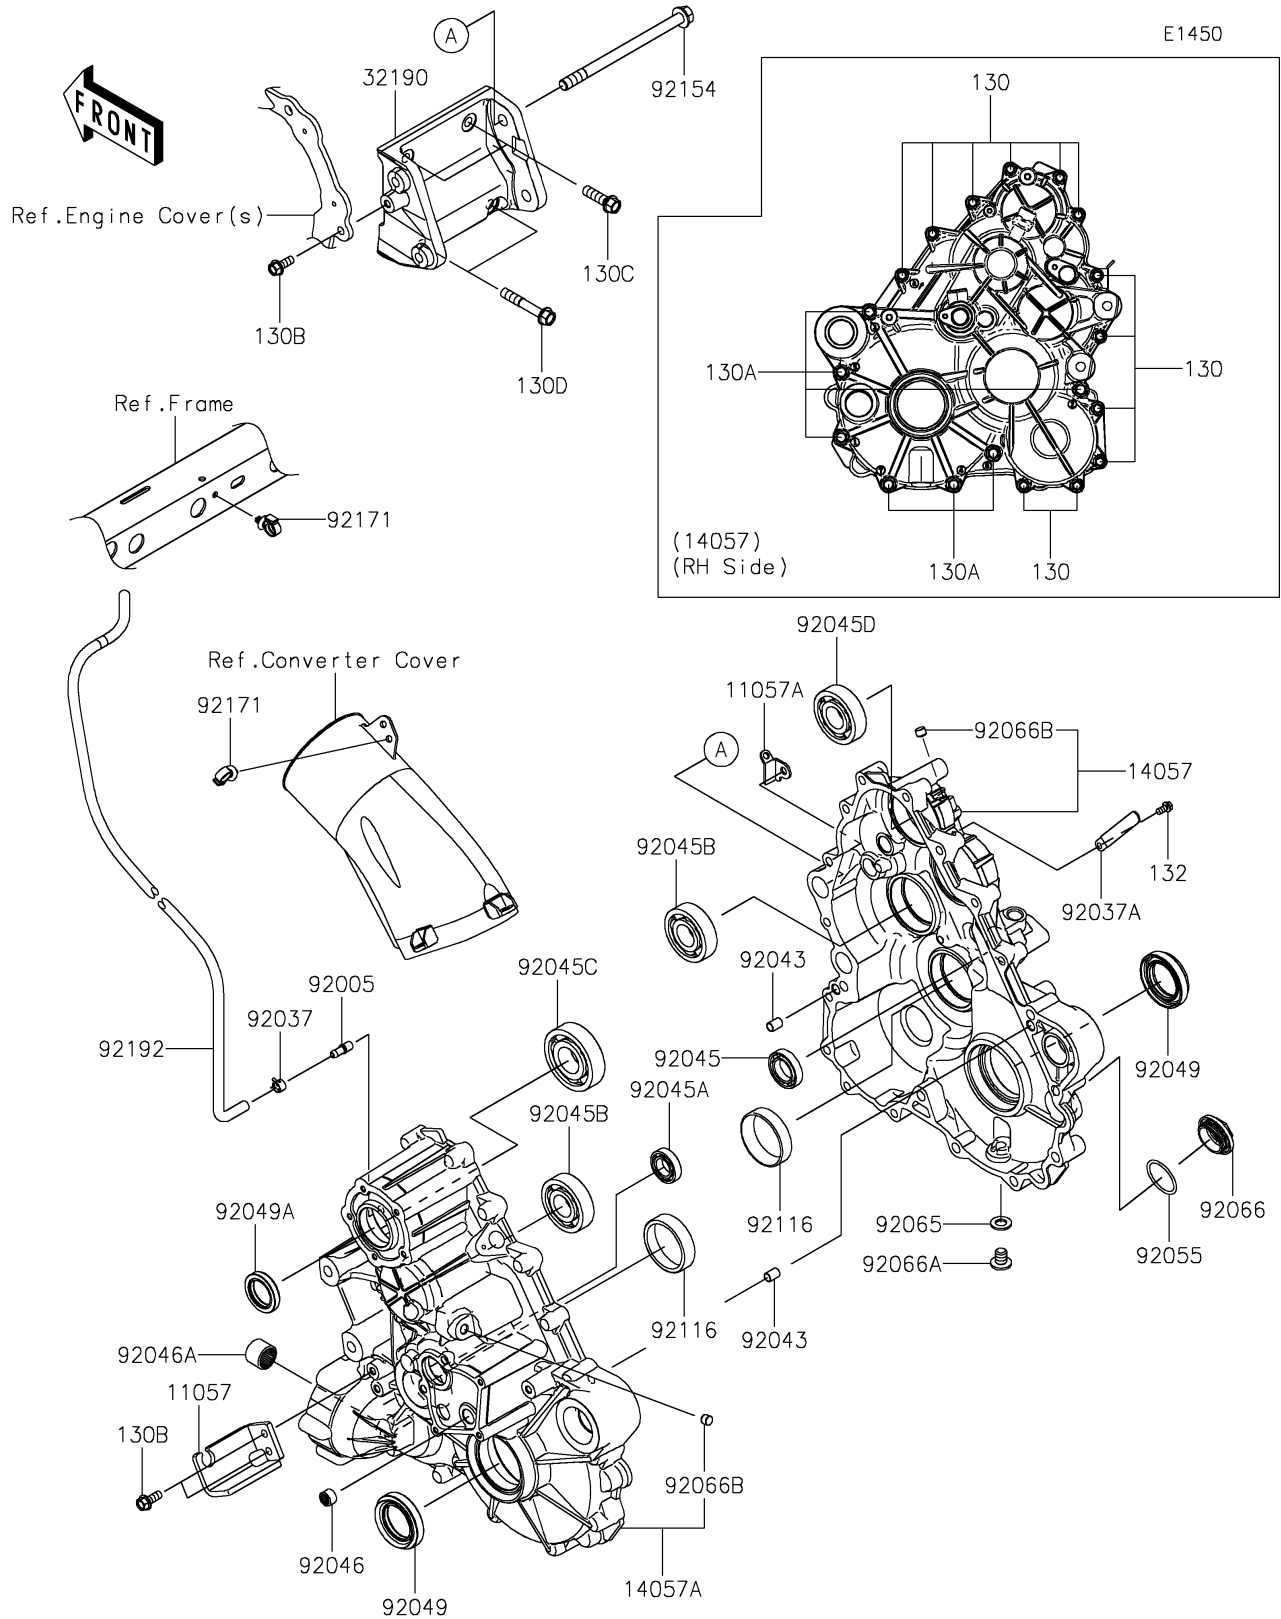

2024 TERYX KRX® 1000 SE PARTS DIAGRAM

Gear Box

2024 TERYX KRX® 1000 SE PARTS LIST

Gear Box

ITEM NAME	PART NUMBER	QUANTITY
BRACKET,CABLE (Ref # 11057)	11057-1898	1
BRACKET (Ref # 11057A)	11057-4094	1
CASE-COMP-GEAR (Ref # 14057)	14057-0023	1
CASE-COMP-GEAR (Ref # 14057A)	14057-0024	1
BRACKET-ENGINE (Ref # 32190)	32190-0776	1
FITTING,BREATHER (Ref # 92005)	92005-1127	1
CLAMP,TUBE (Ref # 92037)	92037-1505	1
CLAMP (Ref # 92037A)	92037-1993	1
PIN,DOWEL,10X14 (Ref # 92043)	92043-1037	2
BEARING-BALL,#6905 (Ref # 92045)	92045-036	1
BEARING-BALL,6904 (Ref # 92045A)	92045-0705	1
BEARING-BALL,6305RSH2 (Ref # 92045B)	92045-0899	2
BEARING-BALL,TMB306C3 (Ref # 92045C)	92045-0900	1
BEARING-BALL,6305 (Ref # 92045D)	92045-0947	1
BEARING-NEEDLE,HK1210FM (Ref # 92046)	92046-0034	1
BEARING-NEEDLE (Ref # 92046A)	92046-0039	1
SEAL-OIL,TC9Y 40X62X10X17.2 (Ref # 92049)	92049-0815	2
SEAL-OIL,HTC 30X45X8 (Ref # 92049A)	92049-0848	1
RING-O,35.8MM (Ref # 92055)	92055-1281	1
GASKET,12X22X2 (Ref # 92065)	92065-097	1
PLUG,36X7.5 (Ref # 92066)	92066-0744	1
PLUG,12X15 (Ref # 92066A)	92066-0943	1
PLUG (Ref # 92066B)	92066-1013	2
BEARING-ROLLER,HC30305J (Ref # 92116)	92116-0011	2
BOLT,12X175 (Ref # 92154)	92154-3859	2
CLAMP (Ref # 92171)	92171-0453	2
TUBE,5.8X10.8X935 (Ref # 92192)	92192-1921	1
BOLT-FLANGED,8X45 (Ref # 130)	130BA0845	12
BOLT-FLANGED,10X55 (Ref # 130A)	130BA1055	7

2024 TERYX KRX® 1000 SE PARTS LIST

Gear Box

ITEM NAME	PART NUMBER	QUANTITY
BOLT-FLANGED,8X20 (Ref # 130B)	130CA0820	3
BOLT-FLANGED,10X35 (Ref # 130C)	130CA1035	2
BOLT-FLANGED,10X60 (Ref # 130D)	130CA1060	2
BOLT-FLANGED-SMALL,6X12 (Ref # 132)	132BA0612	1