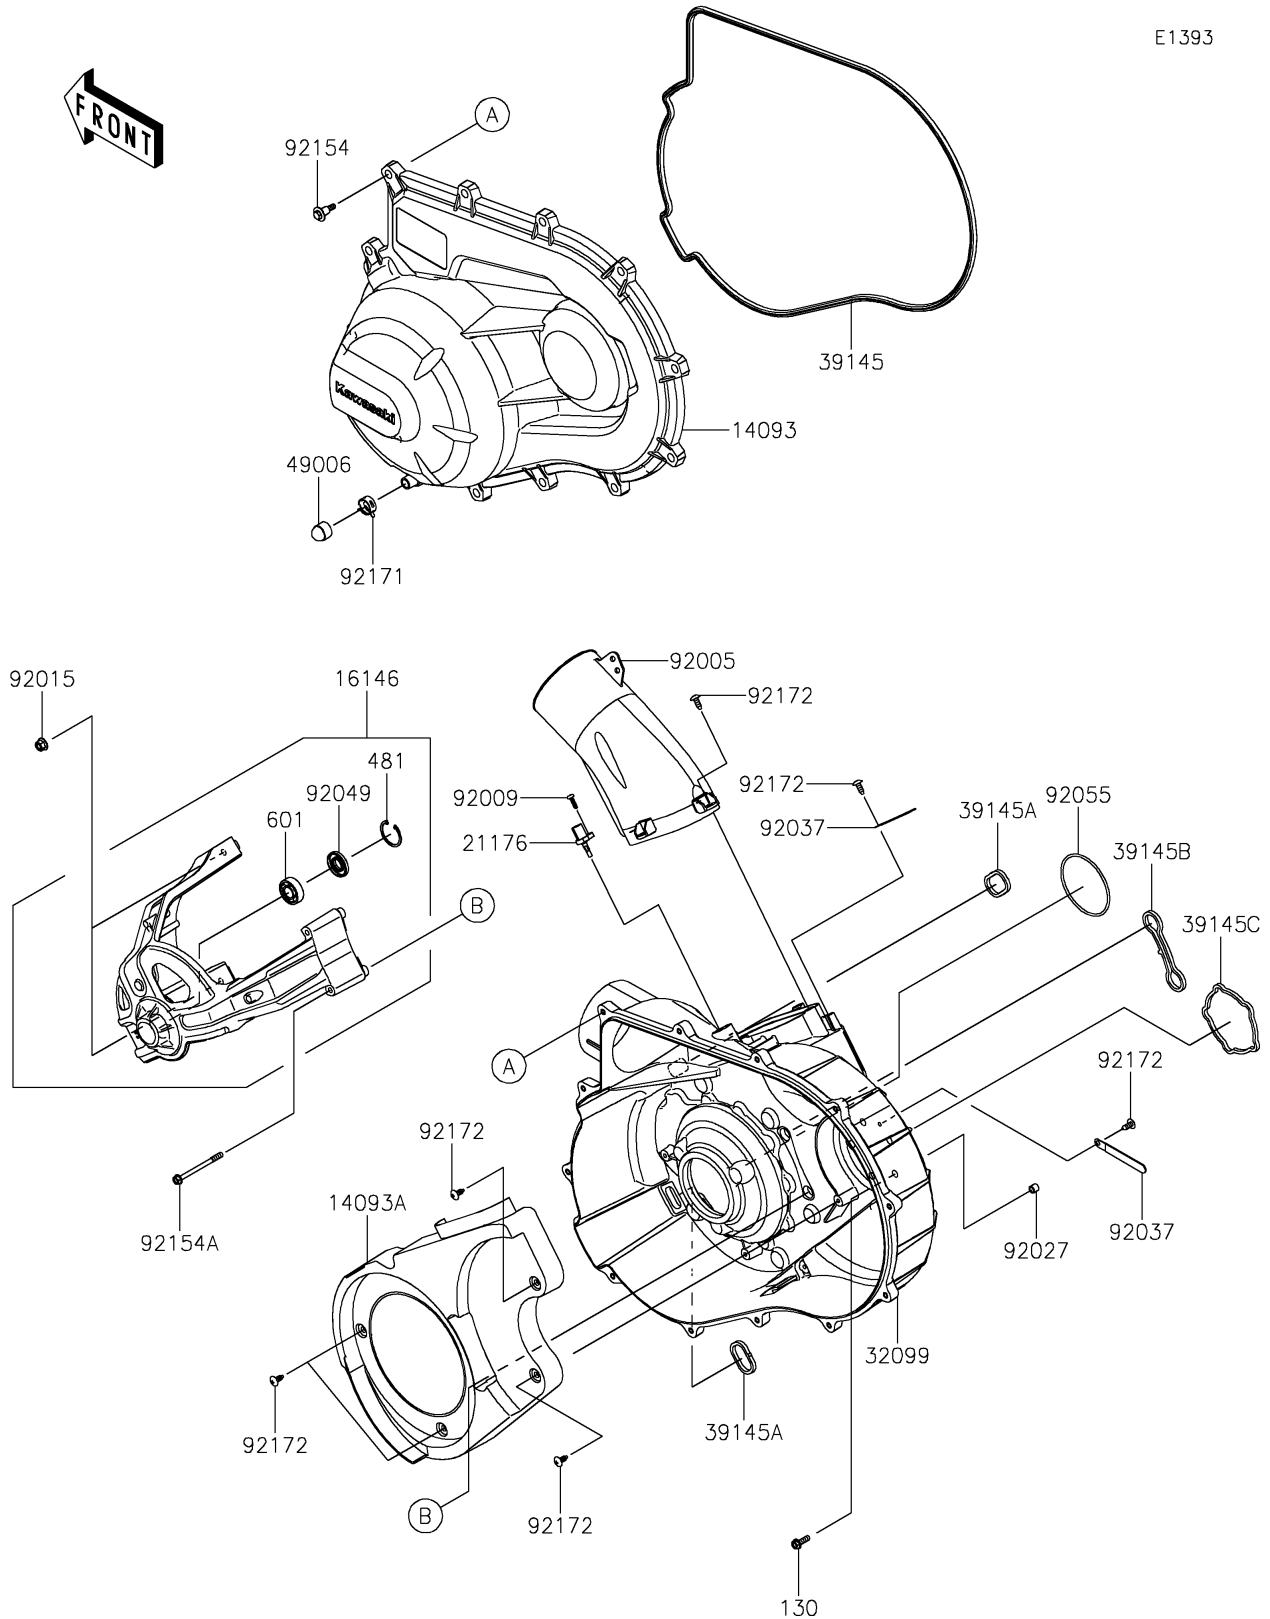

2024 TERYX KRX® 1000 SE PARTS DIAGRAM

Converter Cover

E1393

2024 TERYX KRX® 1000 SE PARTS LIST

Converter Cover

ITEM NAME	PART NUMBER	QUANTITY
COVER,CVT (Ref # 14093)	14093-0774	1
COVER (Ref # 14093A)	14093-0775	1
COVER-ASSY (Ref # 16146)	16146-0840	1
SENSOR,AIR TEMPERATURE (Ref # 21176)	21176-0048	1
CASE,CVT (Ref # 32099)	32099-0795	1
TRIM-SEAL,CVT COVER (Ref # 39145)	39145-0711	1
TRIM-SEAL (Ref # 39145A)	39145-0712	2
TRIM-SEAL (Ref # 39145B)	39145-0713	1
TRIM-SEAL (Ref # 39145C)	39145-0714	1
BOOT,DRAIN (Ref # 49006)	49006-3718	1
FITTING (Ref # 92005)	92005-0978	1
SCREW,TAPPING,5X16 (Ref # 92009)	92009-1264	1
NUT,FLANGED,LOCK,8MM (Ref # 92015)	92015-1668	2
COLLAR,6.8X10X8.5 (Ref # 92027)	92027-129	5
CLAMP (Ref # 92037)	92037-1993	2
SEAL-OIL,TC 15X35X6 (Ref # 92049)	92049-0816	1
RING-O,84.4X3.1 (Ref # 92055)	92055-0916	1
BOLT,CVT COVER (Ref # 92154)	92154-1522	12
BOLT,6X80 (Ref # 92154A)	92154-3862	2
CLAMP (Ref # 92171)	92171-0329	1
SCREW,6X16 (Ref # 92172)	92172-0284	10
BOLT-FLANGED,6X20 (Ref # 130)	130BA0620	5
CIRCLIP-TYPE-C,35MM (Ref # 481)	481J3500	1
BEARING-BALL,#6202C3 (Ref # 601)	601B6202	1