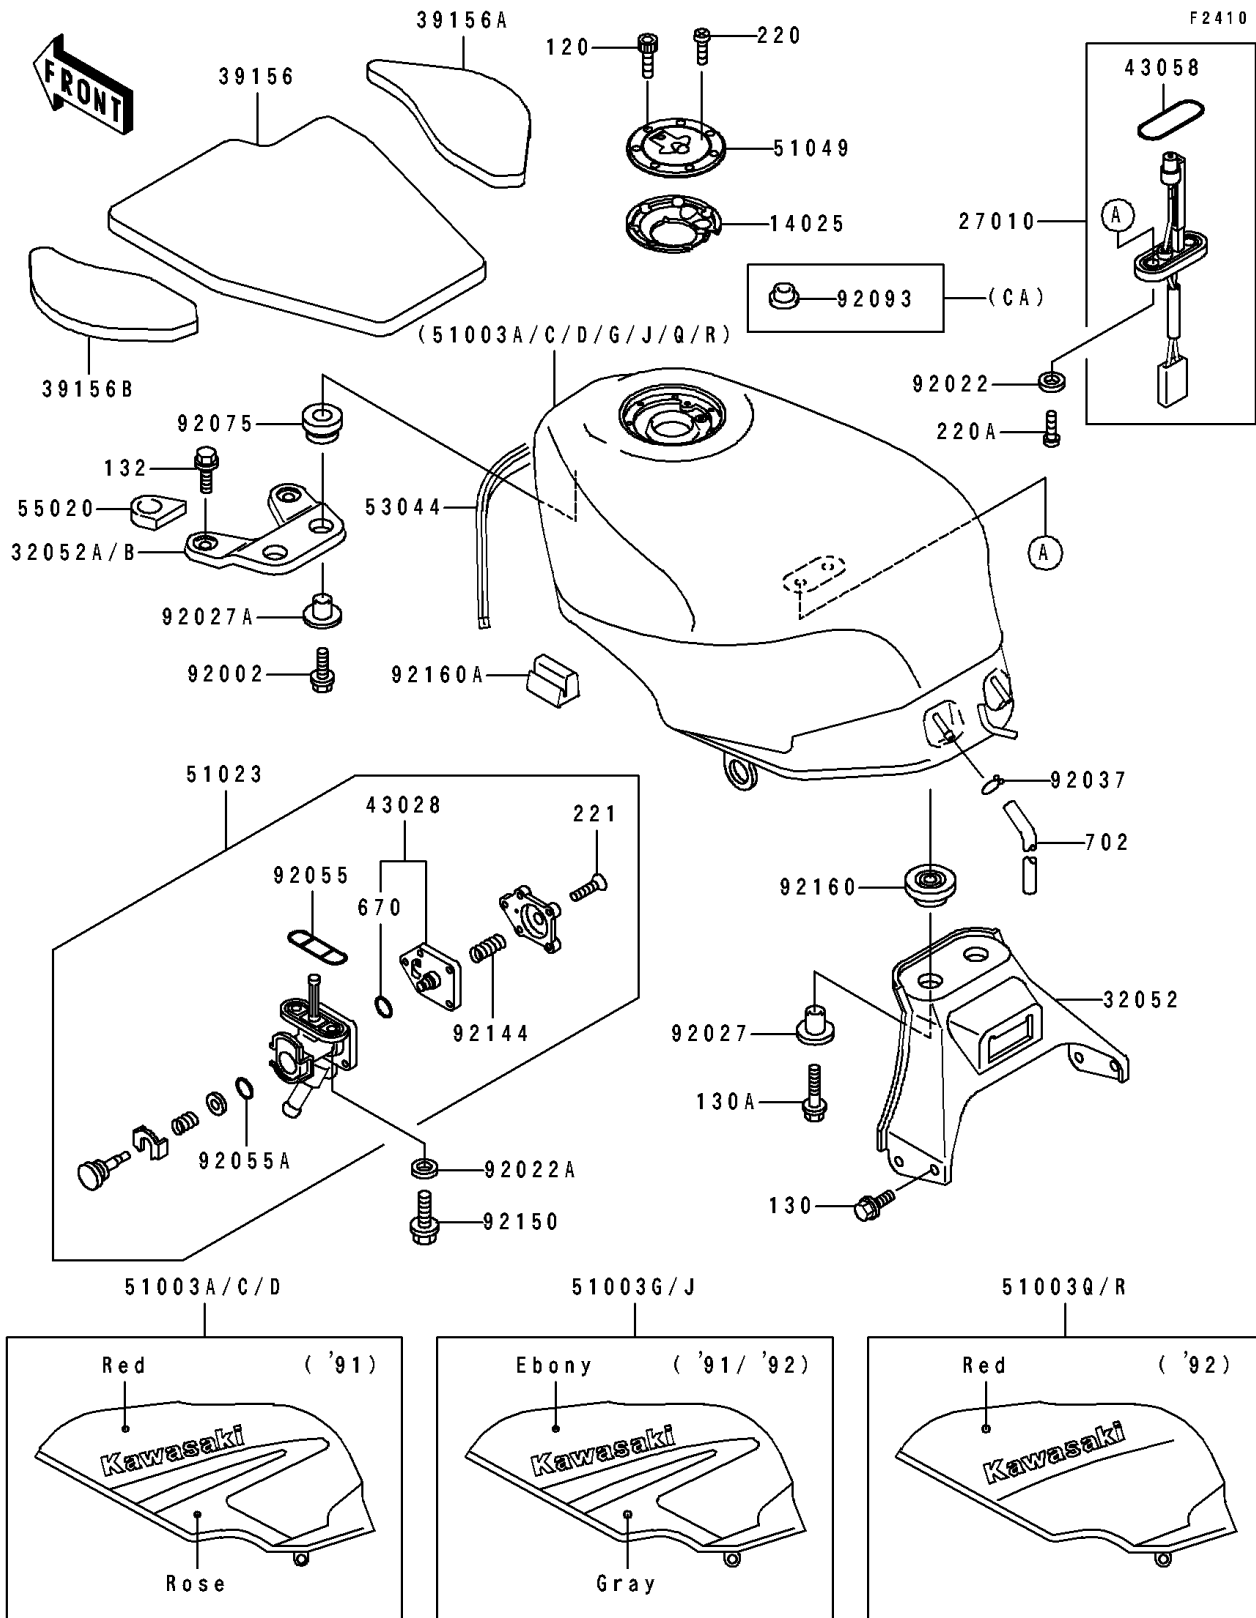

1991 Ninja® ZX™-6 PARTS DIAGRAM

Fuel Tank (ZX600-D2/D3)