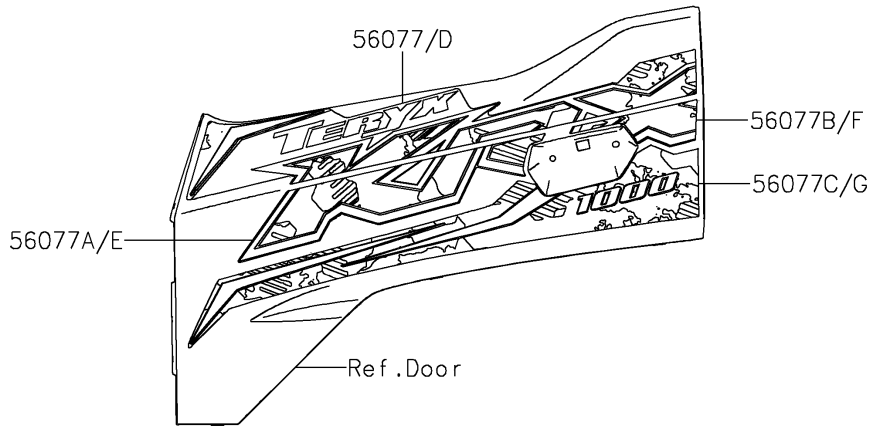

2024 TERYX KRX® 1000 TRAIL EDITION PARTS DIAGRAM

Decals(BRFNN/BRFNL)

F2861A

Ref. Front Fender(s)

2024 TERYX KRX® 1000 TRAIL EDITION PARTS LIST

Decals(BRFNN/BRFNL)

ITEM NAME	PART NUMBER	QUANTITY
MARK,KAWASAKI (Ref # 56052)	56052-0928	1
MARK,RR FENDER,KAWASAKI (Ref # 56054)	56054-2757	2
PATTERN,DOOR COVER,LH,UPP (Ref # 56077)	56077-0192	1
PATTERN,DOOR COVER,LH,CNT,FR (Ref # 56077A)	56077-0193	1
PATTERN,DOOR COVER,LH,CNT,RR (Ref # 56077B)	56077-0194	1
PATTERN,DOOR COVER,LH,LWR (Ref # 56077C)	56077-0195	1
PATTERN,DOOR COVER,RH,UPP (Ref # 56077D)	56077-0196	1
PATTERN,DOOR COVER,RH,CNT,FR (Ref # 56077E)	56077-0197	1
PATTERN,DOOR COVER,RH,CNT,RR (Ref # 56077F)	56077-0198	1
PATTERN,DOOR COVER,RH,LWR (Ref # 56077G)	56077-0199	1
PATTERN,RR FENDER,LH,UPP (Ref # 56077H)	56077-0200	1
PATTERN,RR FENDER,LH,LWR (Ref # 56077I)	56077-0201	1
PATTERN,RR FENDER,RH,UPP (Ref # 56077J)	56077-0202	1
PATTERN,RR FENDER,RH,LWR (Ref # 56077K)	56077-0203	1