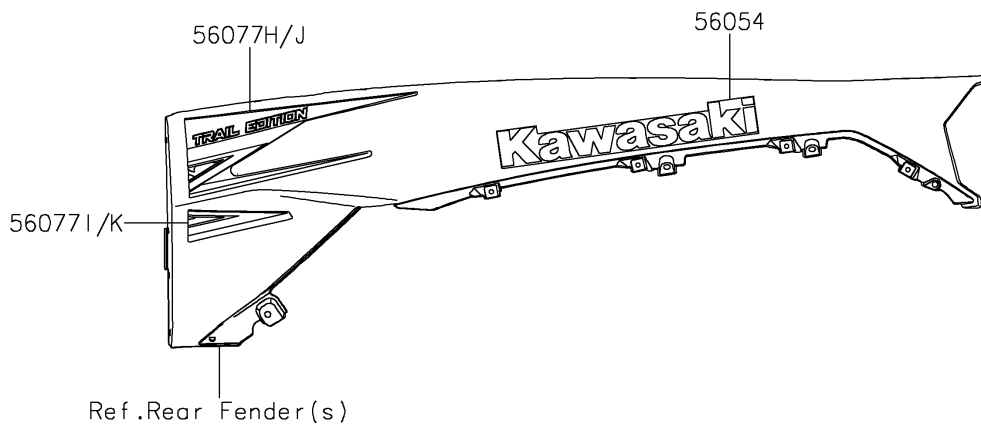

2024 TERYX KRX® 1000 TRAIL EDITION PARTS DIAGRAM

Decals(BRFNN/BRFNL)

F2861A

Ref. Front Fender(s)

2024 TERYX KRX® 1000 TRAIL EDITION PARTS LIST

Decals(BRFNN/BRFNL)

ITEM NAME	PART NUMBER	QUANTITY
MARK,KAWASAKI (Ref # 56052)	56052-0928	1
MARK,RR FENDER,KAWASAKI (Ref # 56054)	56054-2757	2
PATTERN,DOOR COVER,LH,UPP (Ref # 56077)	56077-0192	1
PATTERN,DOOR COVER,LH,CNT,FR (Ref # 56077A)	56077-0193	1
PATTERN,DOOR COVER,LH,CNT,RR (Ref # 56077B)	56077-0194	1
PATTERN,DOOR COVER,LH,LWR (Ref # 56077C)	56077-0195	1
PATTERN,DOOR COVER,RH,UPP (Ref # 56077D)	56077-0196	1
PATTERN,DOOR COVER,RH,CNT,FR (Ref # 56077E)	56077-0197	1
PATTERN,DOOR COVER,RH,CNT,RR (Ref # 56077F)	56077-0198	1
PATTERN,DOOR COVER,RH,LWR (Ref # 56077G)	56077-0199	1
PATTERN,RR FENDER,LH,UPP (Ref # 56077H)	56077-0200	1
PATTERN,RR FENDER,LH,LWR (Ref # 56077I)	56077-0201	1
PATTERN,RR FENDER,RH,UPP (Ref # 56077J)	56077-0202	1
PATTERN,RR FENDER,RH,LWR (Ref # 56077K)	56077-0203	1