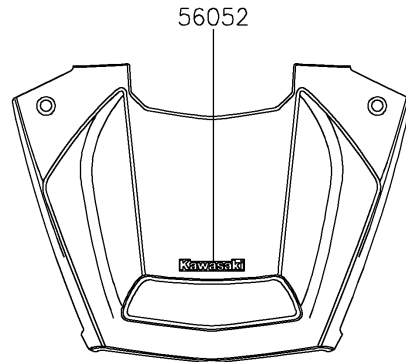

2024 TERYX KRX® 1000 TRAIL EDITION PARTS DIAGRAM

Decals(BRFNN/BRFNL)

F2861A

Ref. Front Fender(s)

2024 TERYX KRX® 1000 TRAIL EDITION PARTS LIST

Decals(BRFNN/BRFNL)

ITEM NAME	PART NUMBER	QUANTITY
MARK,KAWASAKI (Ref # 56052)	56052-0928	1
MARK,RR FENDER,KAWASAKI (Ref # 56054)	56054-2757	2
PATTERN,DOOR COVER,LH,UPP (Ref # 56077)	56077-0192	1
PATTERN,DOOR COVER,LH,CNT,FR (Ref # 56077A)	56077-0193	1
PATTERN,DOOR COVER,LH,CNT,RR (Ref # 56077B)	56077-0194	1
PATTERN,DOOR COVER,LH,LWR (Ref # 56077C)	56077-0195	1
PATTERN,DOOR COVER,RH,UPP (Ref # 56077D)	56077-0196	1
PATTERN,DOOR COVER,RH,CNT,FR (Ref # 56077E)	56077-0197	1
PATTERN,DOOR COVER,RH,CNT,RR (Ref # 56077F)	56077-0198	1
PATTERN,DOOR COVER,RH,LWR (Ref # 56077G)	56077-0199	1
PATTERN,RR FENDER,LH,UPP (Ref # 56077H)	56077-0200	1
PATTERN,RR FENDER,LH,LWR (Ref # 56077I)	56077-0201	1
PATTERN,RR FENDER,RH,UPP (Ref # 56077J)	56077-0202	1
PATTERN,RR FENDER,RH,LWR (Ref # 56077K)	56077-0203	1